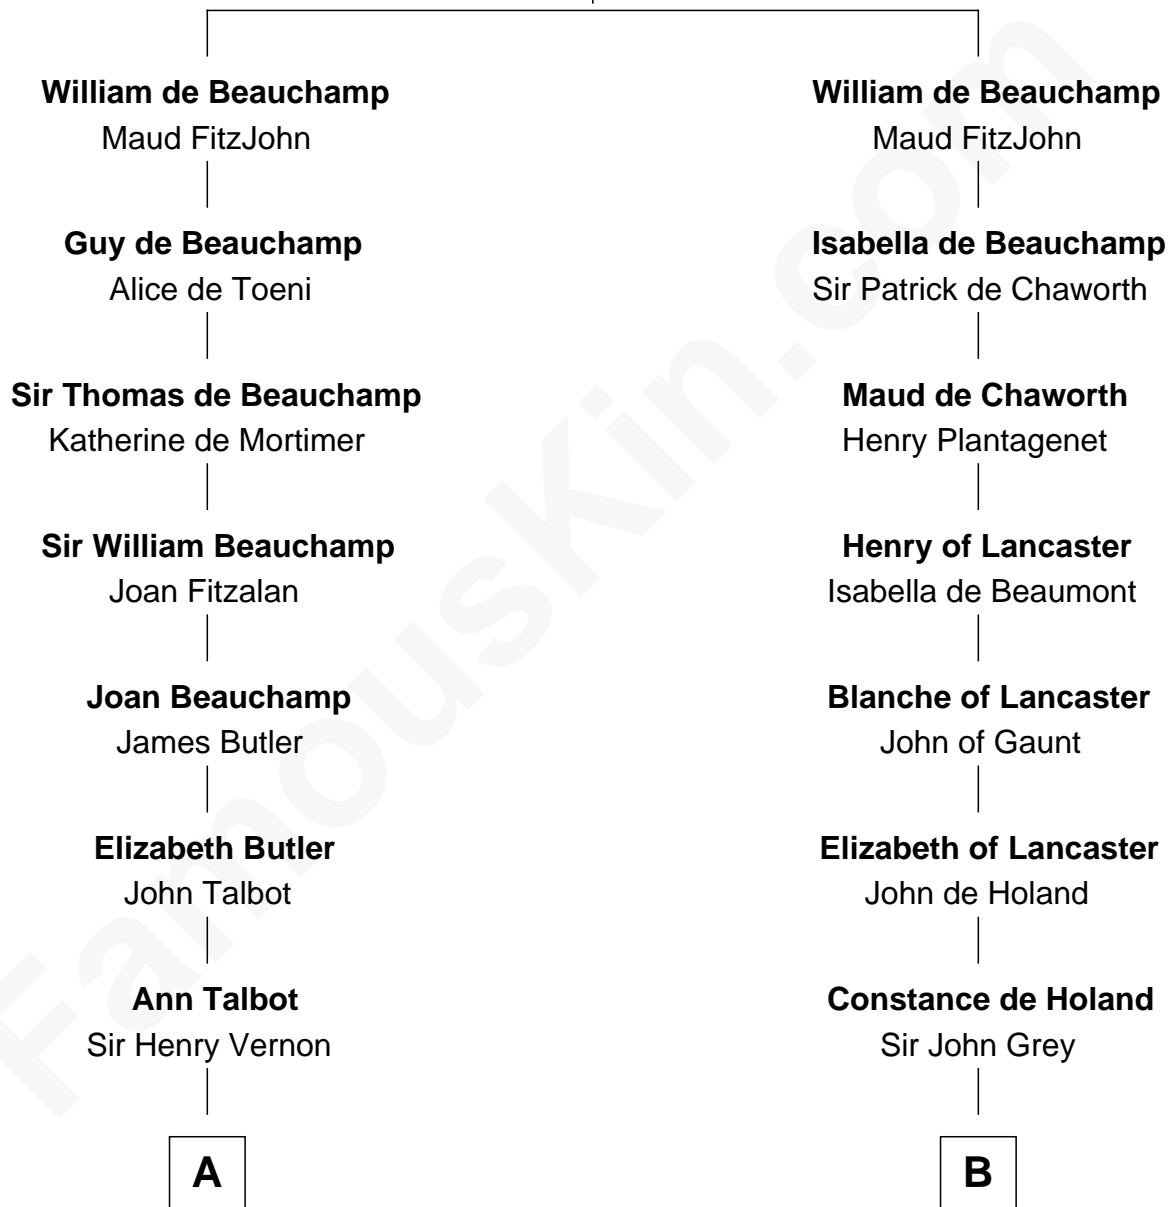

# FamousKin.com Relationship Chart of

**Allen Dulles**

*5th Director of the C.I.A.*

17th cousin 4 times removed of

**DeWitt Clinton**

*6th Governor of New York*

**Sir William de Beauchamp**

Isabel Mauduit

**C**

—  
**Joanna Leffingwell**

Charles Lathrop

—  
**Harriet Wadsworth Lathrop**

Rev. Miron Winslow

—  
**Harriet Lathrop Winslow**

Rev. John Welsh Dulles

—  
**Allen Macy Dulles**

Edith Foster

—  
**Allen Dulles**

*5th Director of the C.I.A.*

FamousKin.com