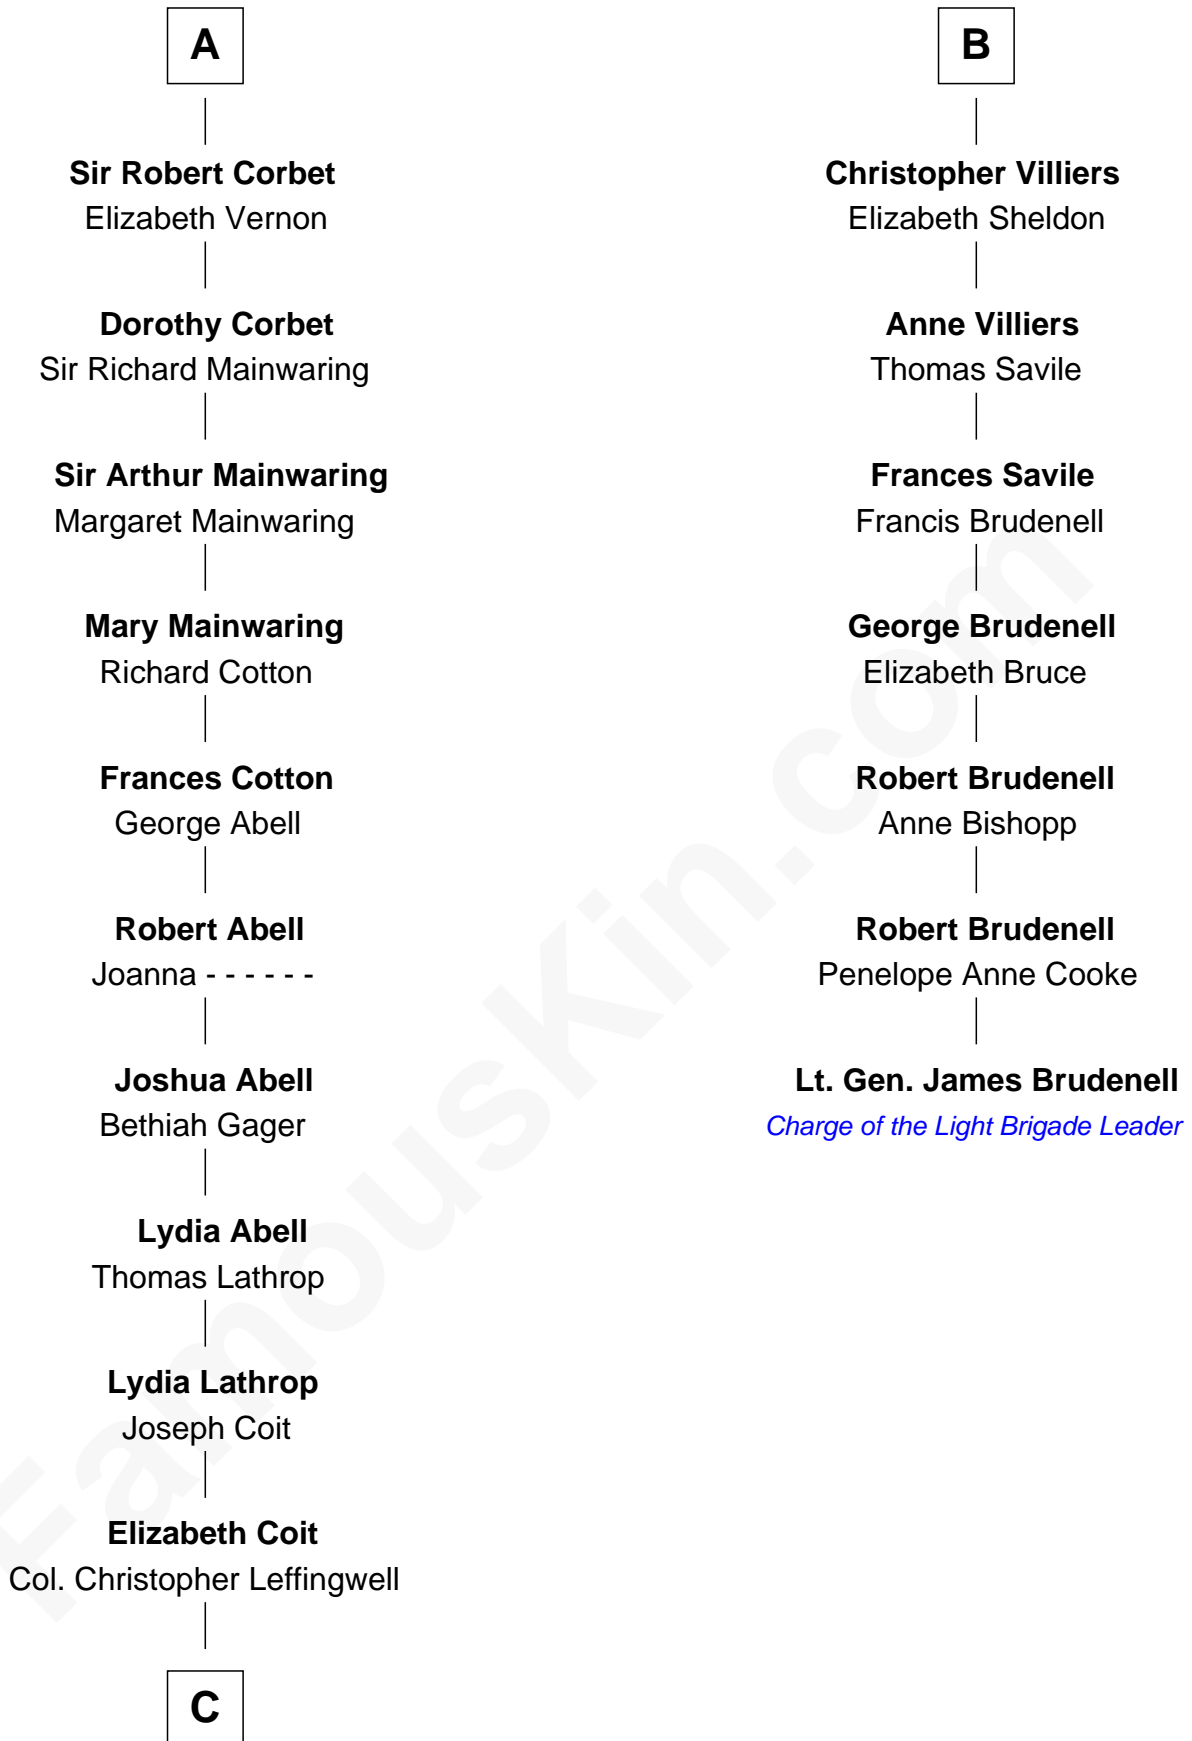

# FamousKin.com Relationship Chart of

**Allen Dulles**

*5th Director of the C.I.A.*

13th cousin 8 times removed of

**Lt. Gen. James Brudenell**

*Leader of the "Charge of the Light Brigade"*

**Sir Henry de Grey**

Elizabeth Talbot

**C**

—  
**Joanna Leffingwell**

Charles Lathrop

—  
**Harriet Wadsworth Lathrop**

Rev. Miron Winslow

—  
**Harriet Lathrop Winslow**

Rev. John Welsh Dulles