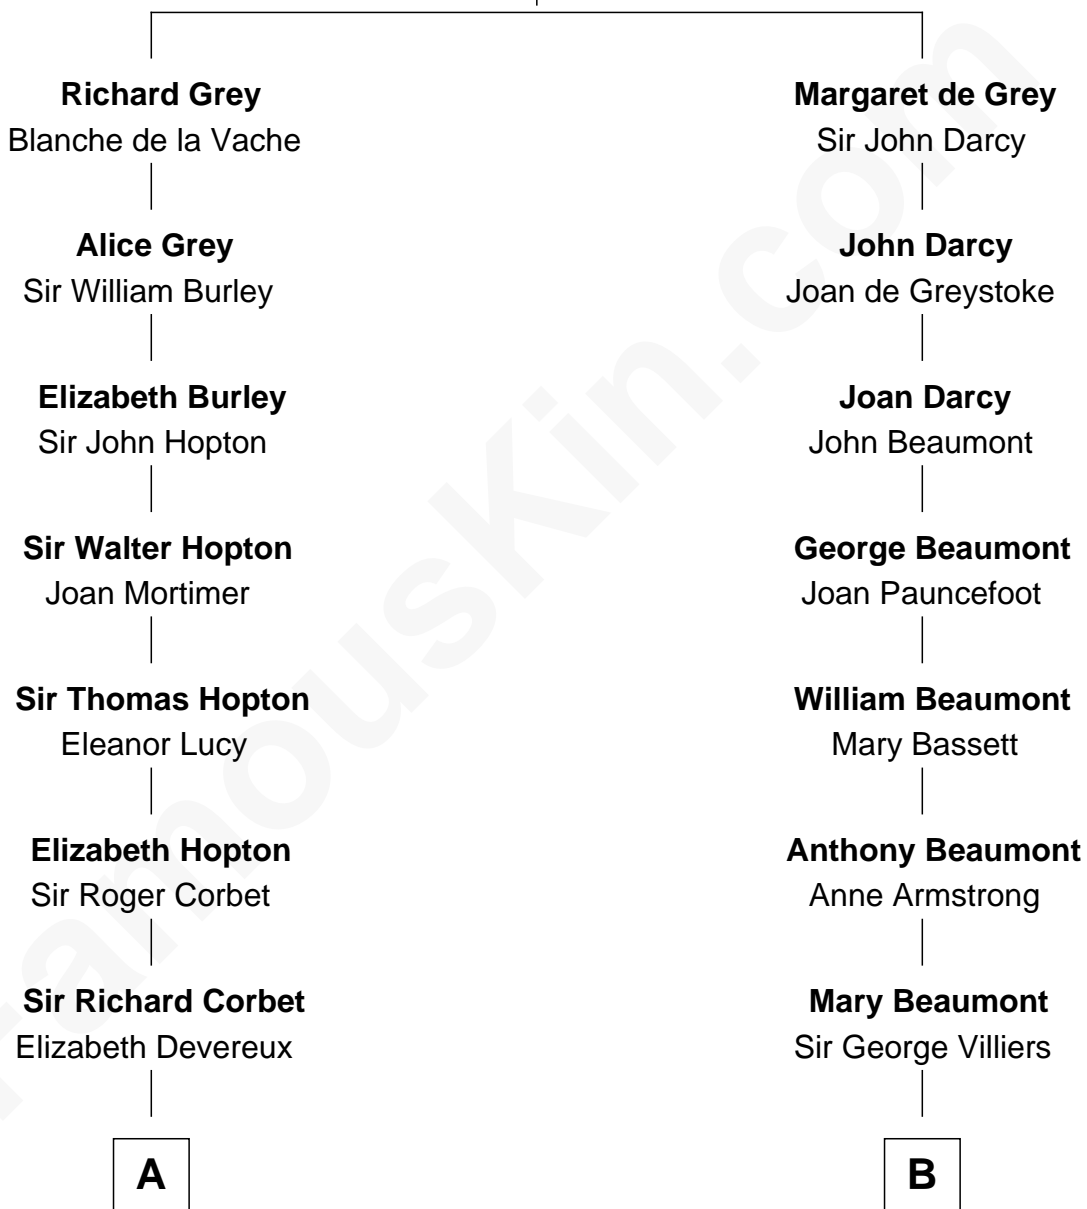

Sir Henry de Grey

Elizabeth Talbot