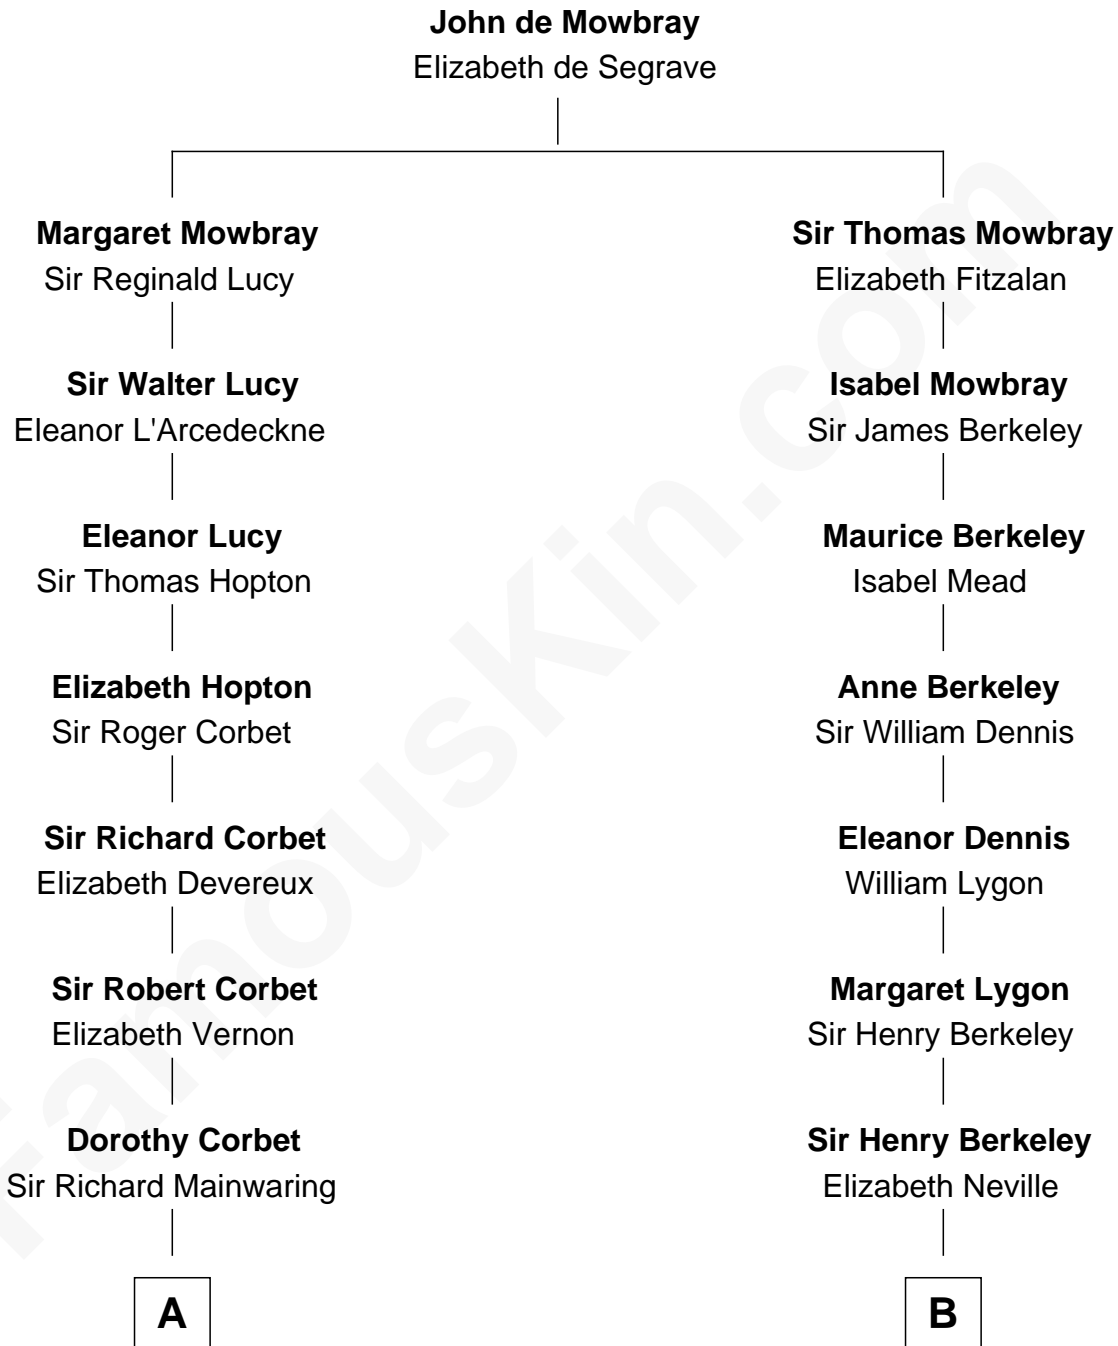

FamousKin.com Relationship Chart of

Allen Dulles

5th Director of the C.I.A.

13th cousin 6 times removed of

Lt. Gen. James Brudenell

Leader of the "Charge of the Light Brigade"

C

—
Harriet Lathrop Winslow

Rev. John Welsh Dulles

—
Allen Macy Dulles

Edith Foster

—
Allen Dulles

5th Director of the C.I.A.

FamousKin.com