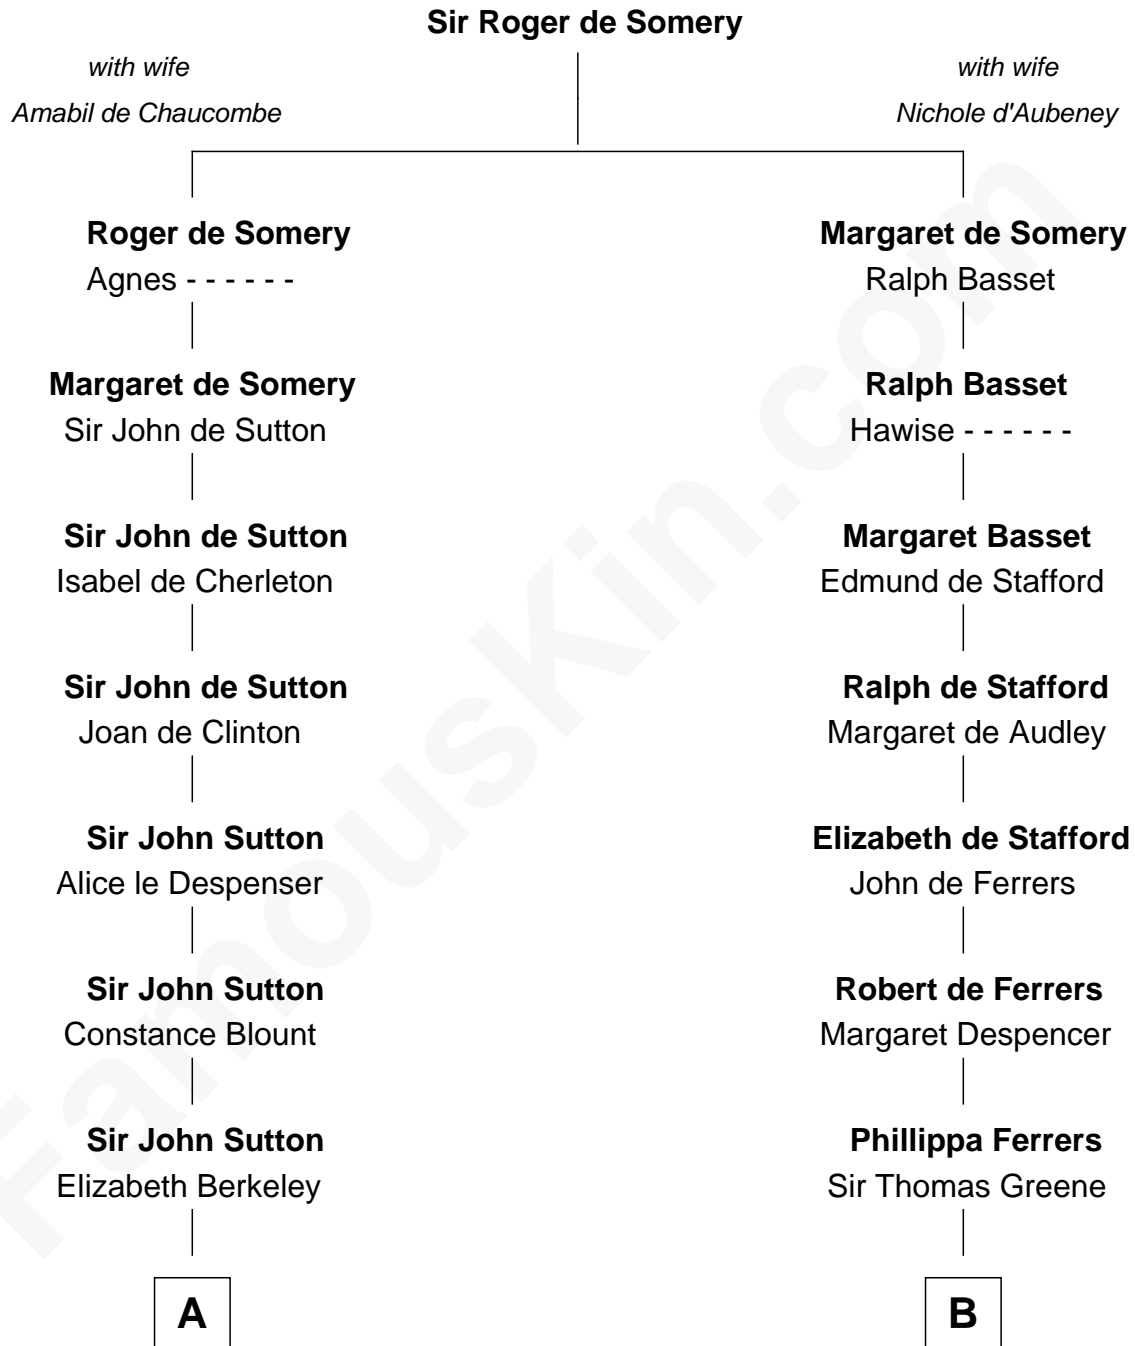

# FamousKin.com Relationship Chart of

**Allen Dulles**

*5th Director of the C.I.A.*

15th cousin 6 times removed of

**Jonathan Swift**

*Author of Gulliver's Travels*

**C**

—  
**Joanna Leffingwell**

Charles Lathrop

—  
**Harriet Wadsworth Lathrop**

Rev. Miron Winslow

—  
**Harriet Lathrop Winslow**

Rev. John Welsh Dulles

—  
**Allen Macy Dulles**

Edith Foster

—  
**Allen Dulles**