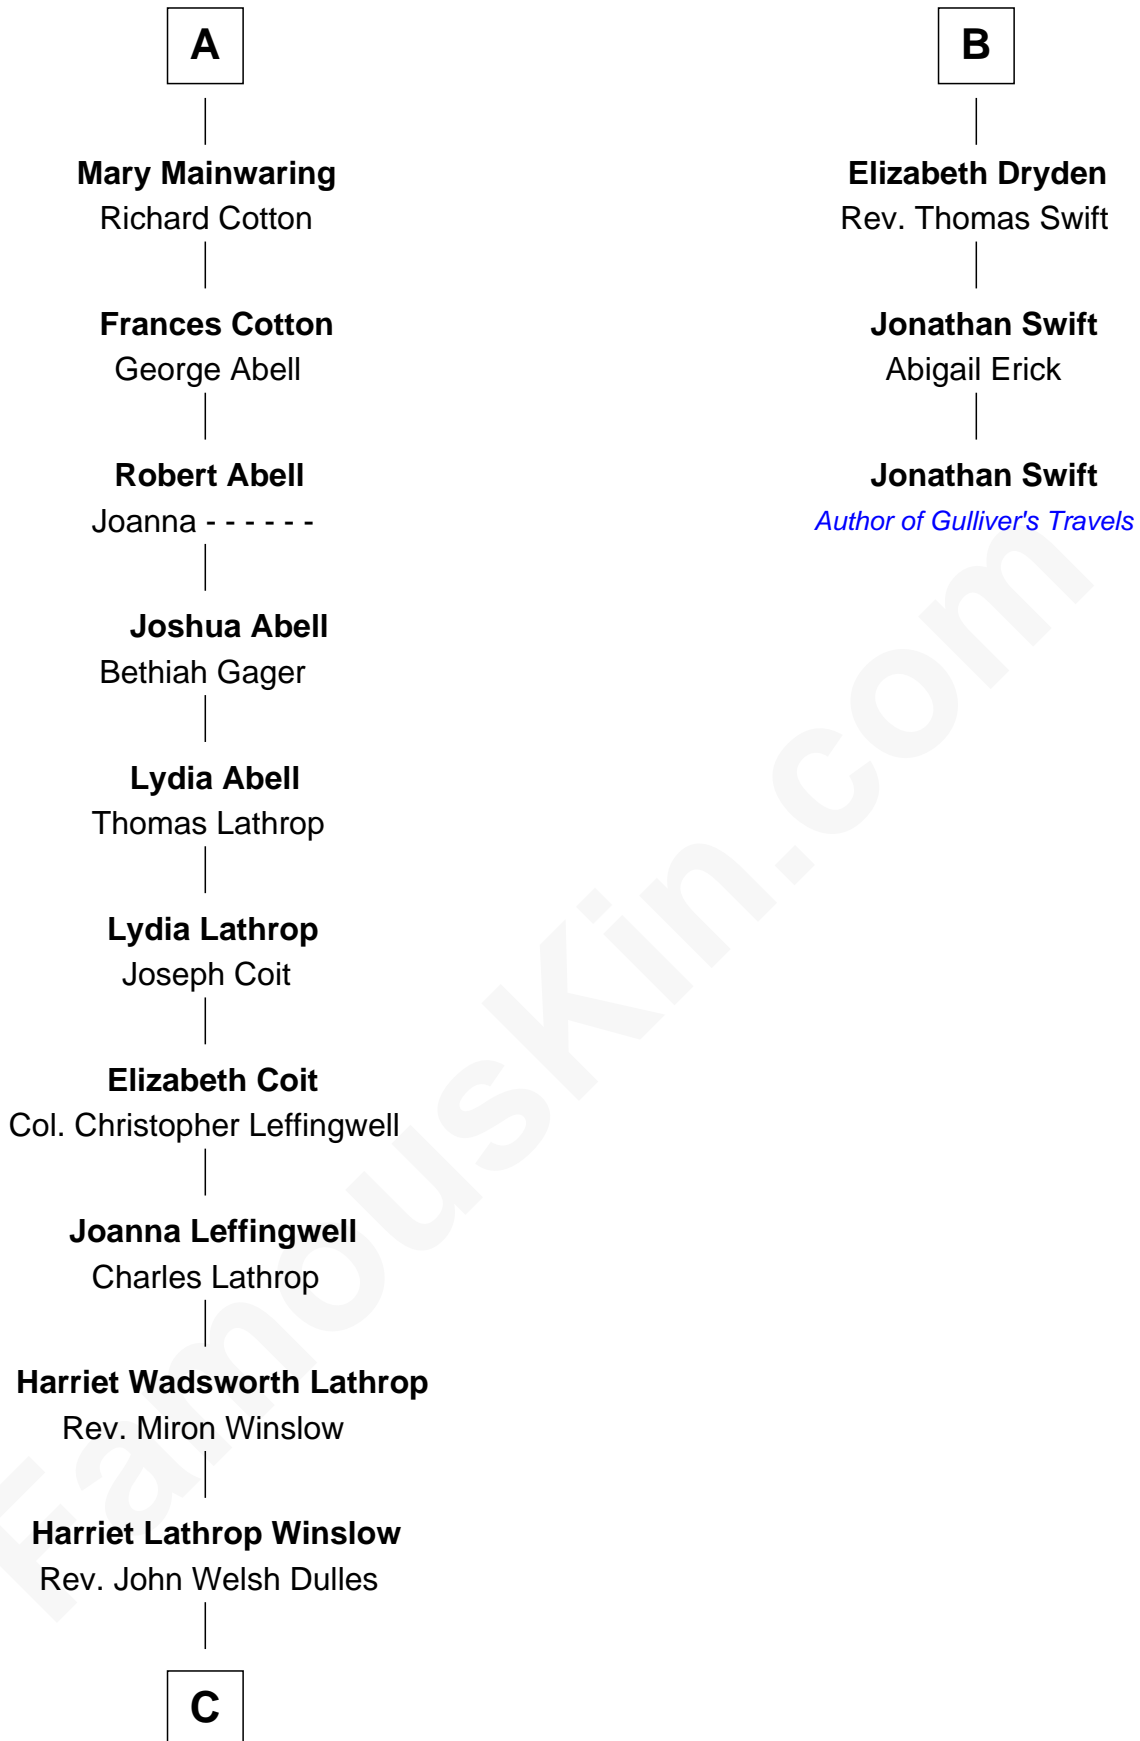

FamousKin.com Relationship Chart of

Allen Dulles

5th Director of the C.I.A.

9th cousin 9 times removed of

Jonathan Swift

Author of Gulliver's Travels

C

—
Allen Macy Dulles

Edith Foster

—
Allen Dulles

5th Director of the C.I.A.

FamousKin.com