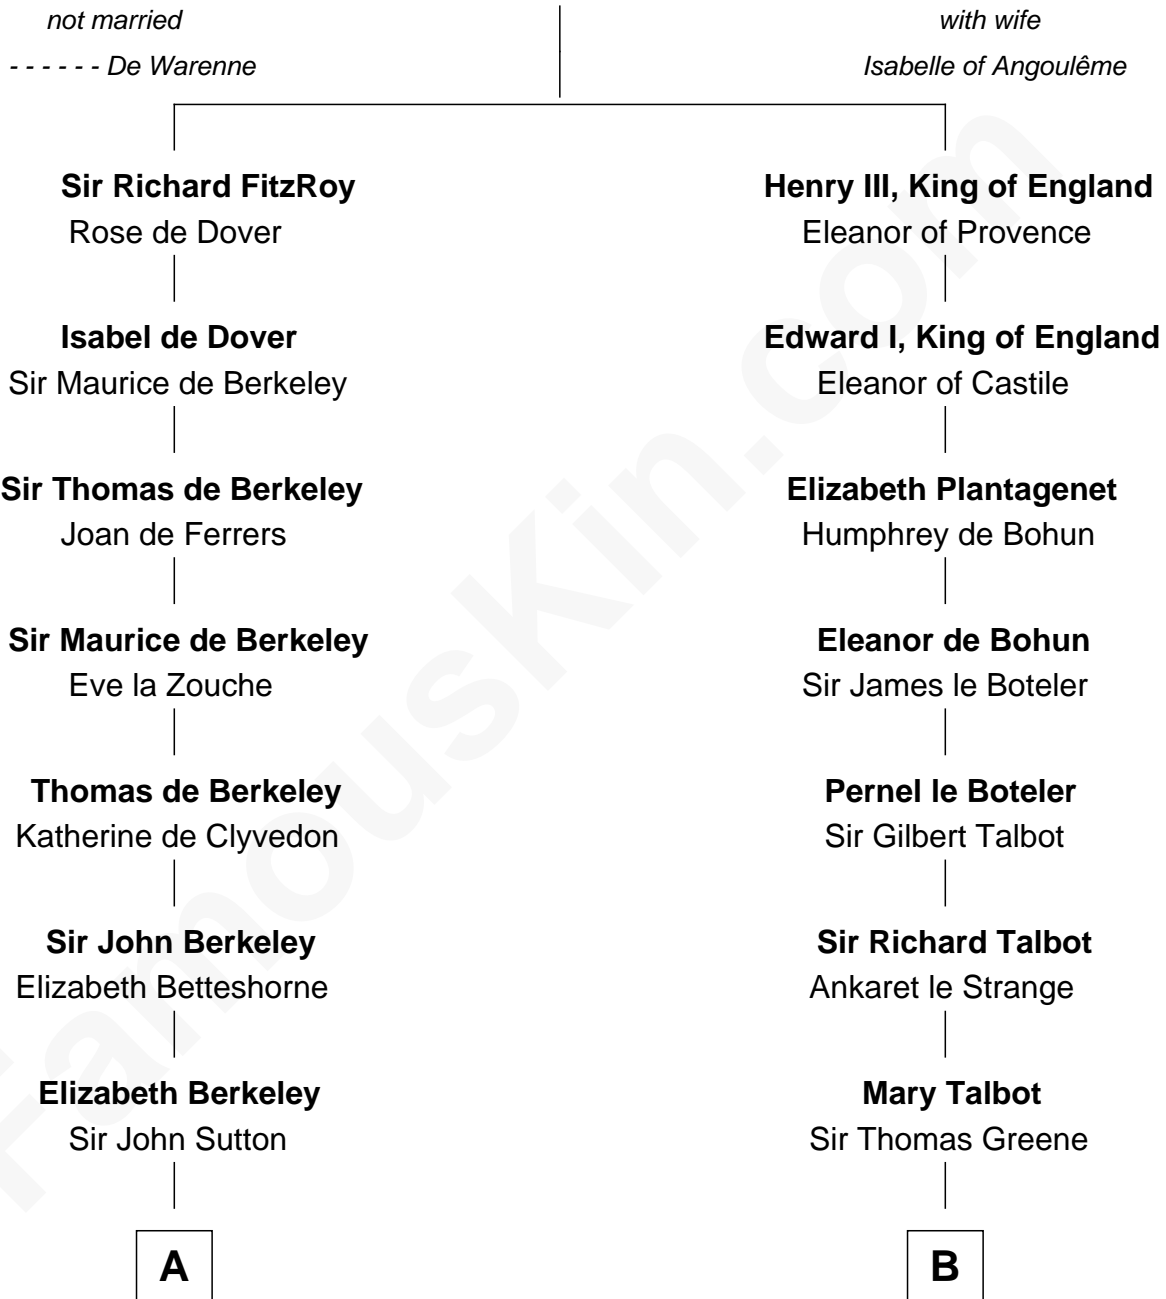

# FamousKin.com Relationship Chart of

**Allen Dulles**

*5th Director of the C.I.A.*

16th cousin 5 times removed of

**Jonathan Swift**

*Author of Gulliver's Travels*

**John, King of England**

**C**

—  
**Joanna Leffingwell**

Charles Lathrop

—  
**Harriet Wadsworth Lathrop**

Rev. Miron Winslow

—  
**Harriet Lathrop Winslow**

Rev. John Welsh Dulles

—  
**Allen Macy Dulles**

Edith Foster