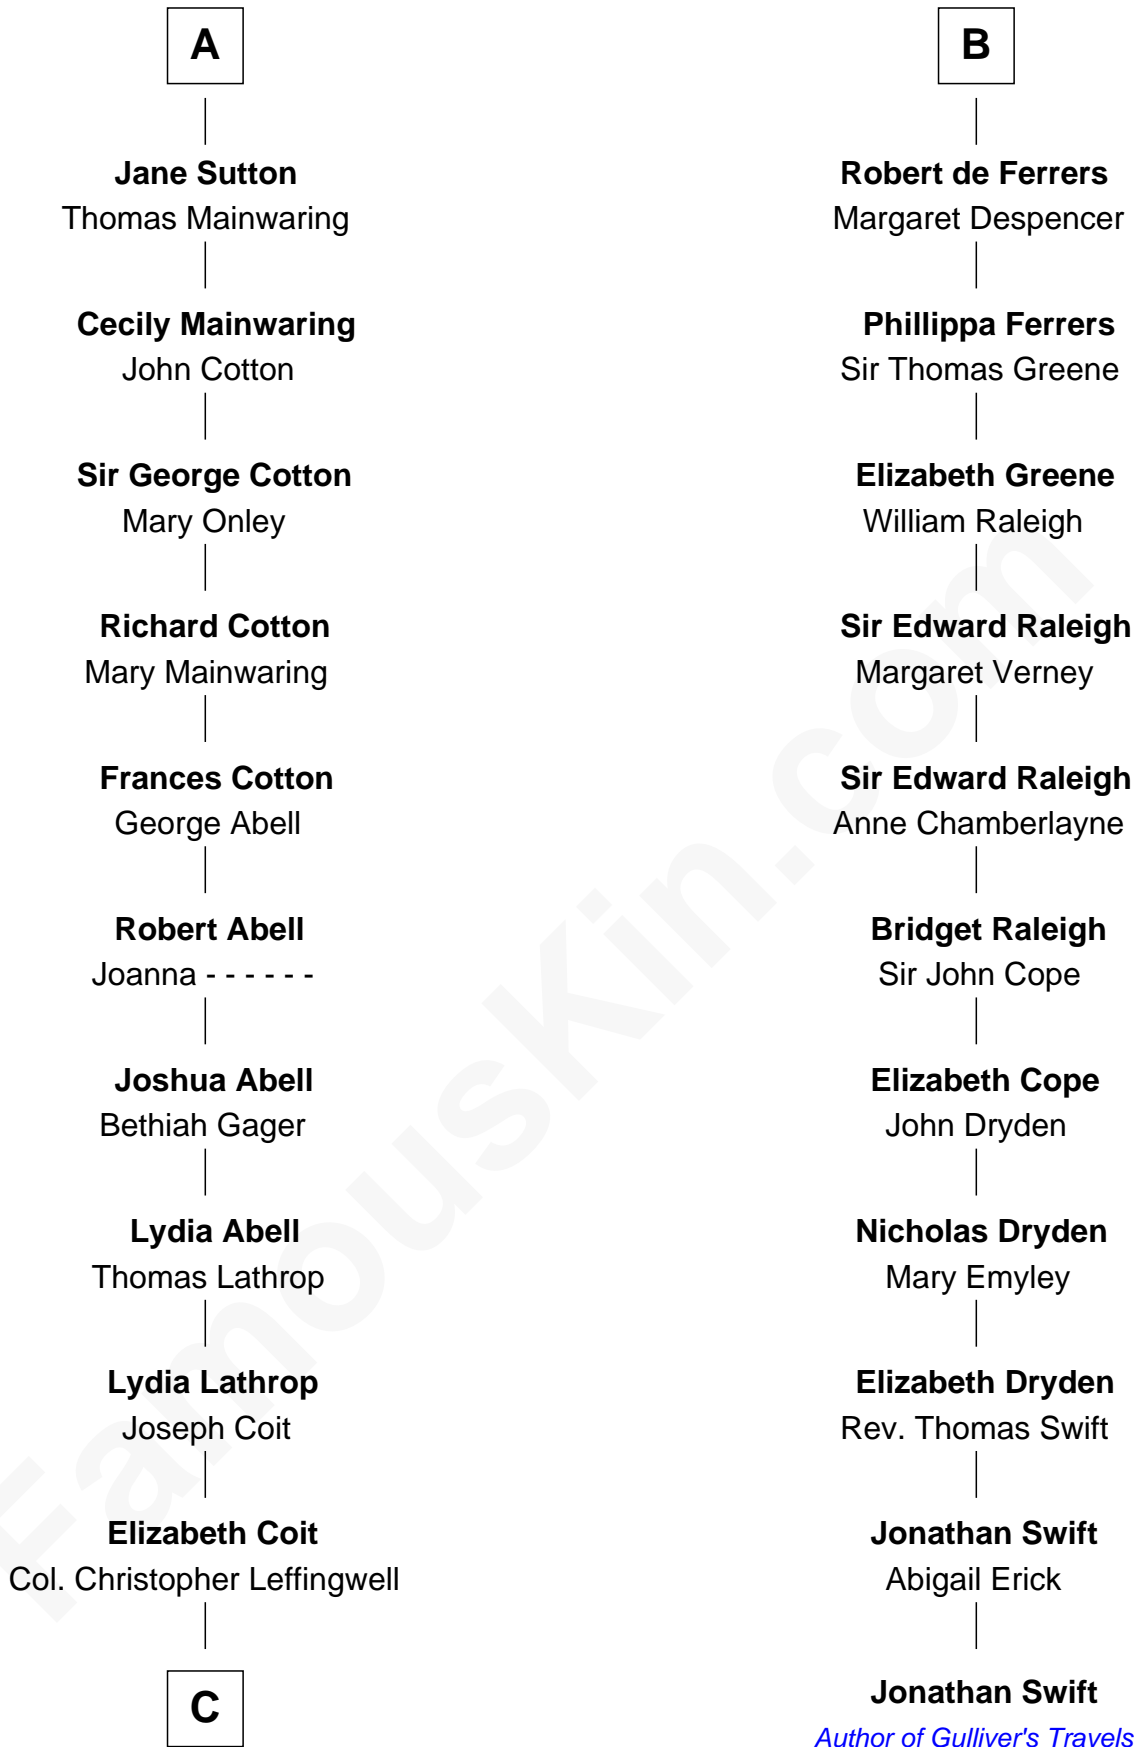

# FamousKin.com Relationship Chart of

**Allen Dulles**

*5th Director of the C.I.A.*

17th cousin 4 times removed of

**Jonathan Swift**

*Author of Gulliver's Travels*

**Hugh de Kevelioc**  
Bertrade de Montfort

**C**

—  
**Joanna Leffingwell**

Charles Lathrop

—  
**Harriet Wadsworth Lathrop**

Rev. Miron Winslow

—  
**Harriet Lathrop Winslow**

Rev. John Welsh Dulles

—  
**Allen Macy Dulles**