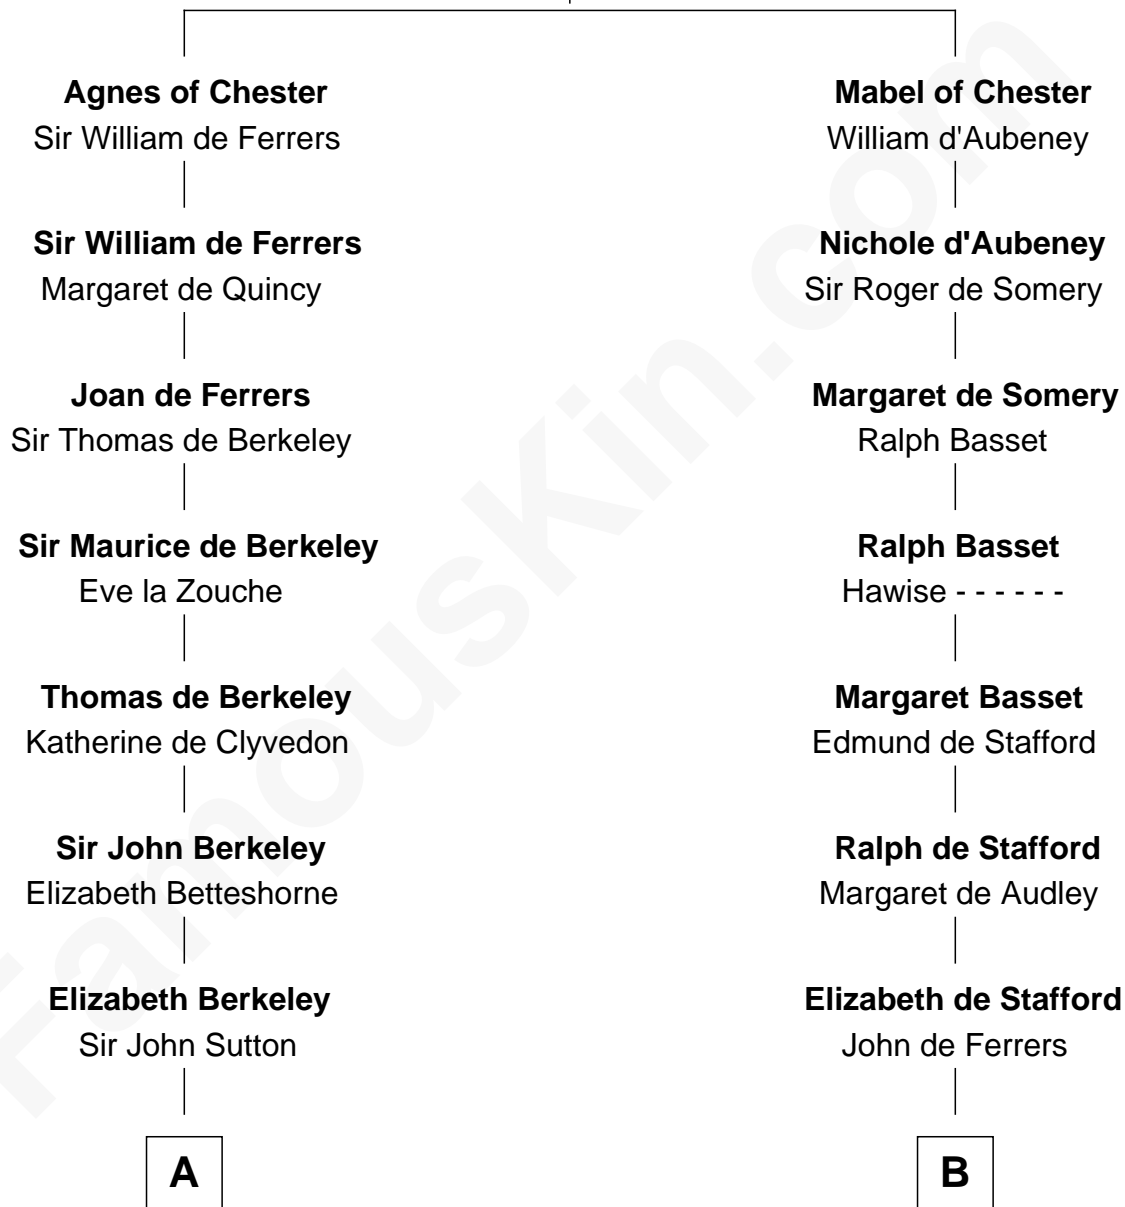

# FamousKin.com Relationship Chart of

**Allen Dulles**

*5th Director of the C.I.A.*

17th cousin 4 times removed of

**Jonathan Swift**

*Author of Gulliver's Travels*

**Hugh de Kevelioc**  
Bertrade de Montfort

**C**

—  
**Joanna Leffingwell**

Charles Lathrop

—  
**Harriet Wadsworth Lathrop**

Rev. Miron Winslow

—  
**Harriet Lathrop Winslow**

Rev. John Welsh Dulles

—  
**Allen Macy Dulles**

Edith Foster

—  
**Allen Dulles**

*5th Director of the C.I.A.*

FamousKin.com