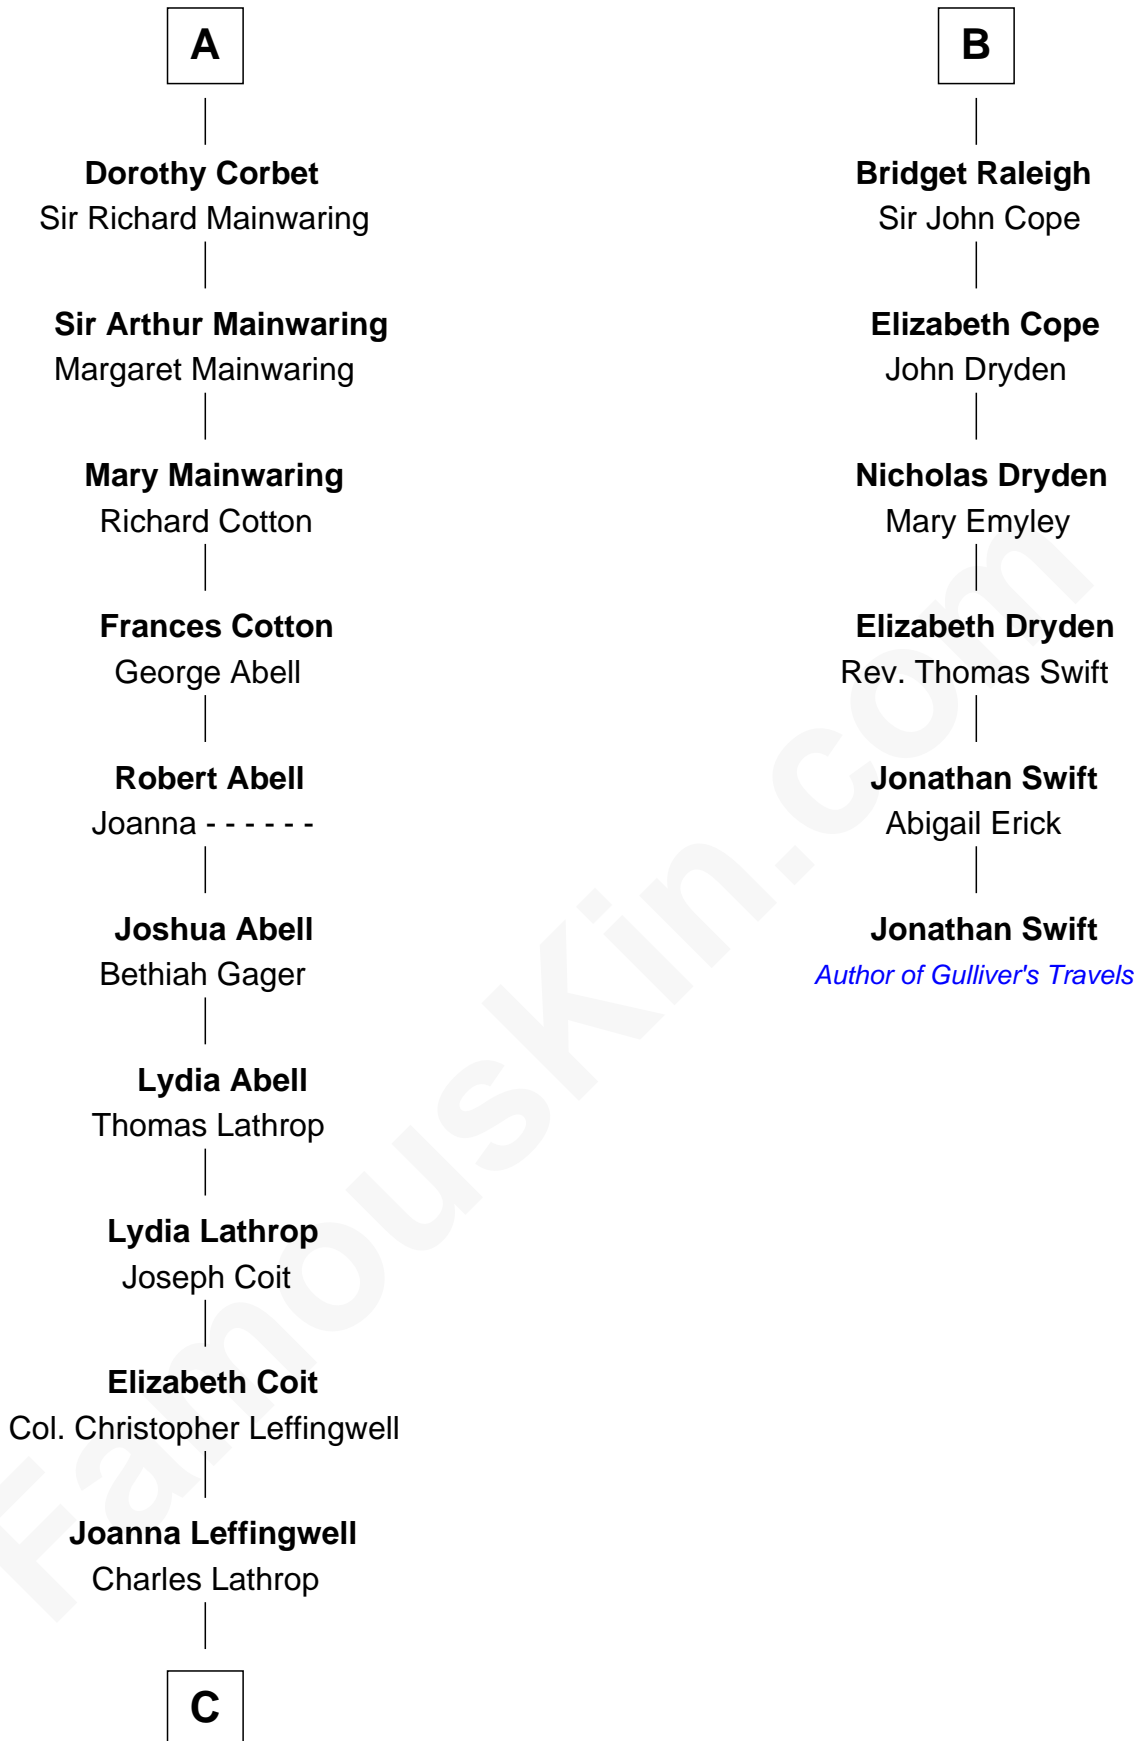

# FamousKin.com Relationship Chart of

**Allen Dulles**

*5th Director of the C.I.A.*

12th cousin 8 times removed of

**Jonathan Swift**

*Author of Gulliver's Travels*

**Edmund Fitzalan**

Alice de Warenne

**Richard Fitzalan**  
Eleanor Plantagenet

**Sir Richard Fitzalan**  
Elizabeth de Bohun

**Joan Fitzalan**  
Sir William Beauchamp

**Joan Beauchamp**  
James Butler

**Elizabeth Butler**  
John Talbot

**Ann Talbot**  
Sir Henry Vernon

**Elizabeth Vernon**  
Sir Robert Corbet

**A**

**Mary Fitzalan**  
John le Strange

**Ankaret le Strange**  
Sir Richard Talbot

**Mary Talbot**  
Sir Thomas Greene

**Sir Thomas Greene**  
Phillippa Ferrers

**Elizabeth Greene**  
William Raleigh

**Sir Edward Raleigh**  
Margaret Verney

**Sir Edward Raleigh**  
Anne Chamberlayne

**B**

**C**

—  
**Harriet Wadsworth Lathrop**

Rev. Miron Winslow

—  
**Harriet Lathrop Winslow**

Rev. John Welsh Dulles