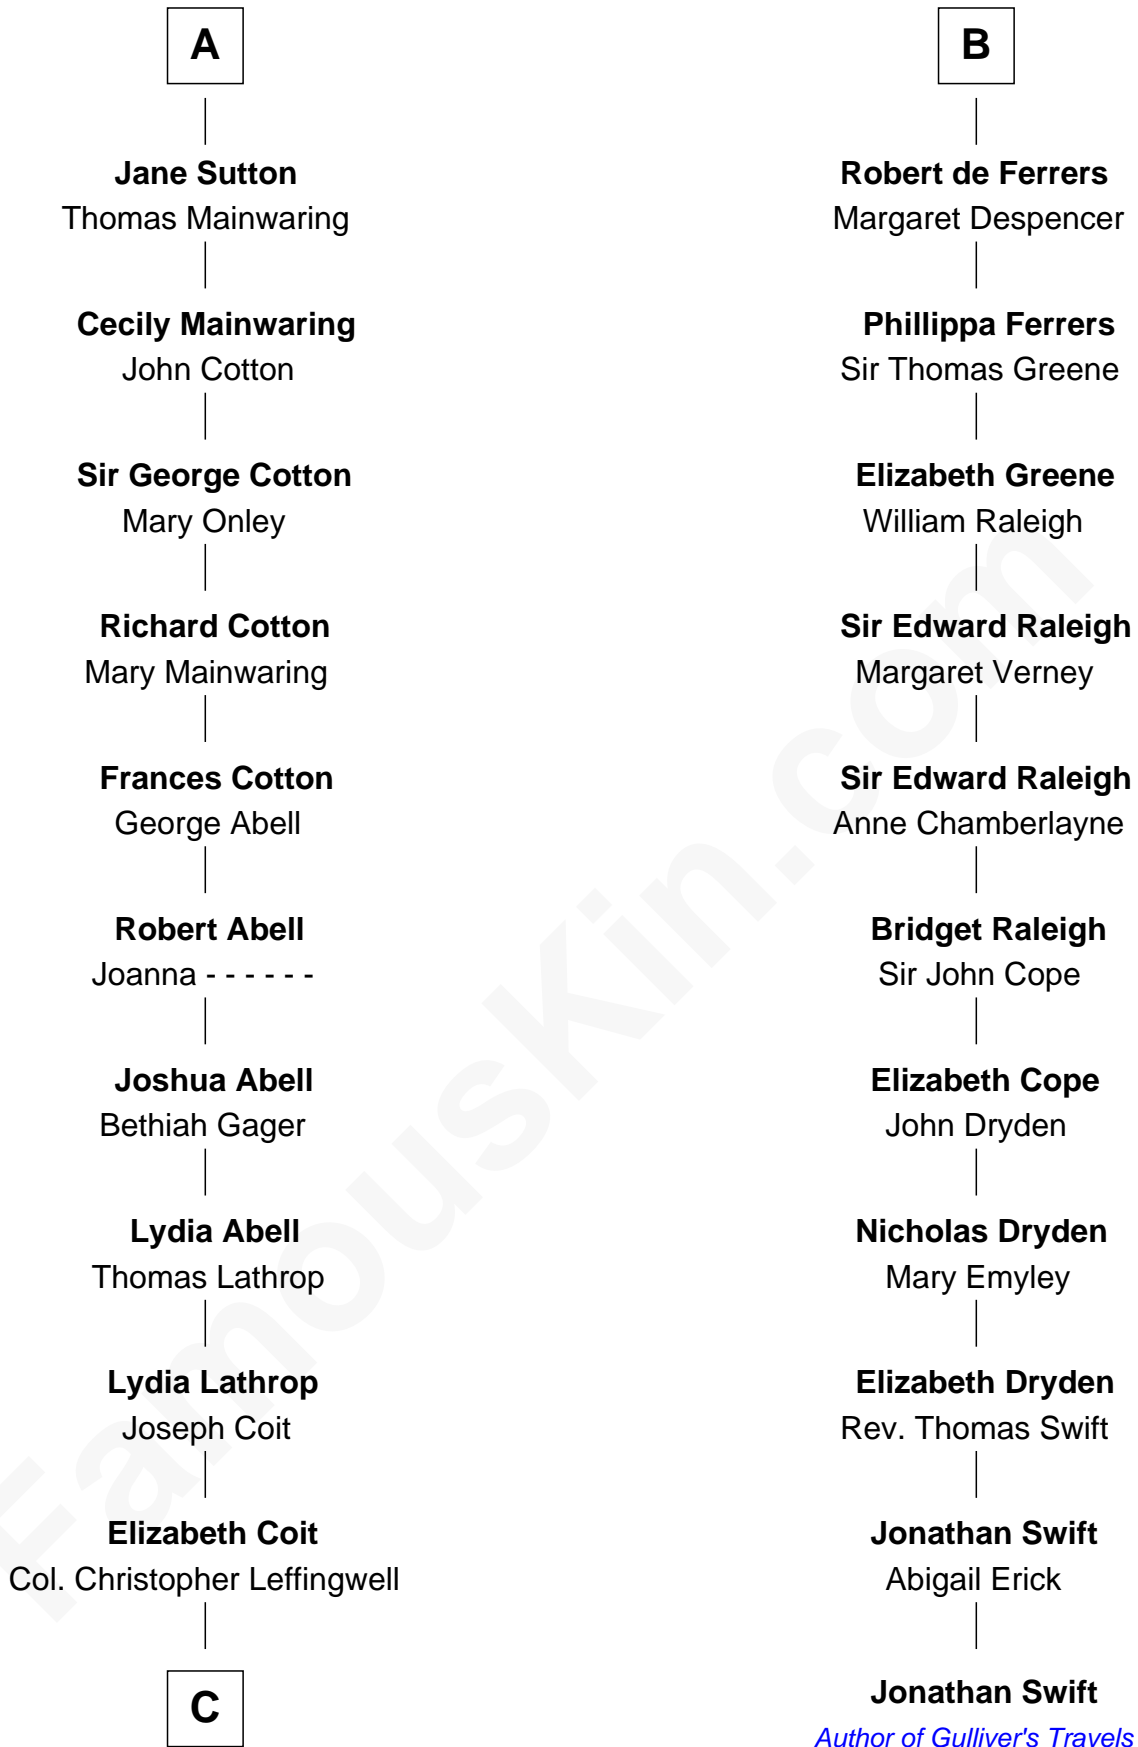

# FamousKin.com Relationship Chart of

**Allen Dulles**

*5th Director of the C.I.A.*

17th cousin 4 times removed of

**Jonathan Swift**

*Author of Gulliver's Travels*

**C**

—  
**Joanna Leffingwell**

Charles Lathrop

—  
**Harriet Wadsworth Lathrop**

Rev. Miron Winslow

—  
**Harriet Lathrop Winslow**

Rev. John Welsh Dulles

—  
**Allen Macy Dulles**

Edith Foster

—  
**Allen Dulles**