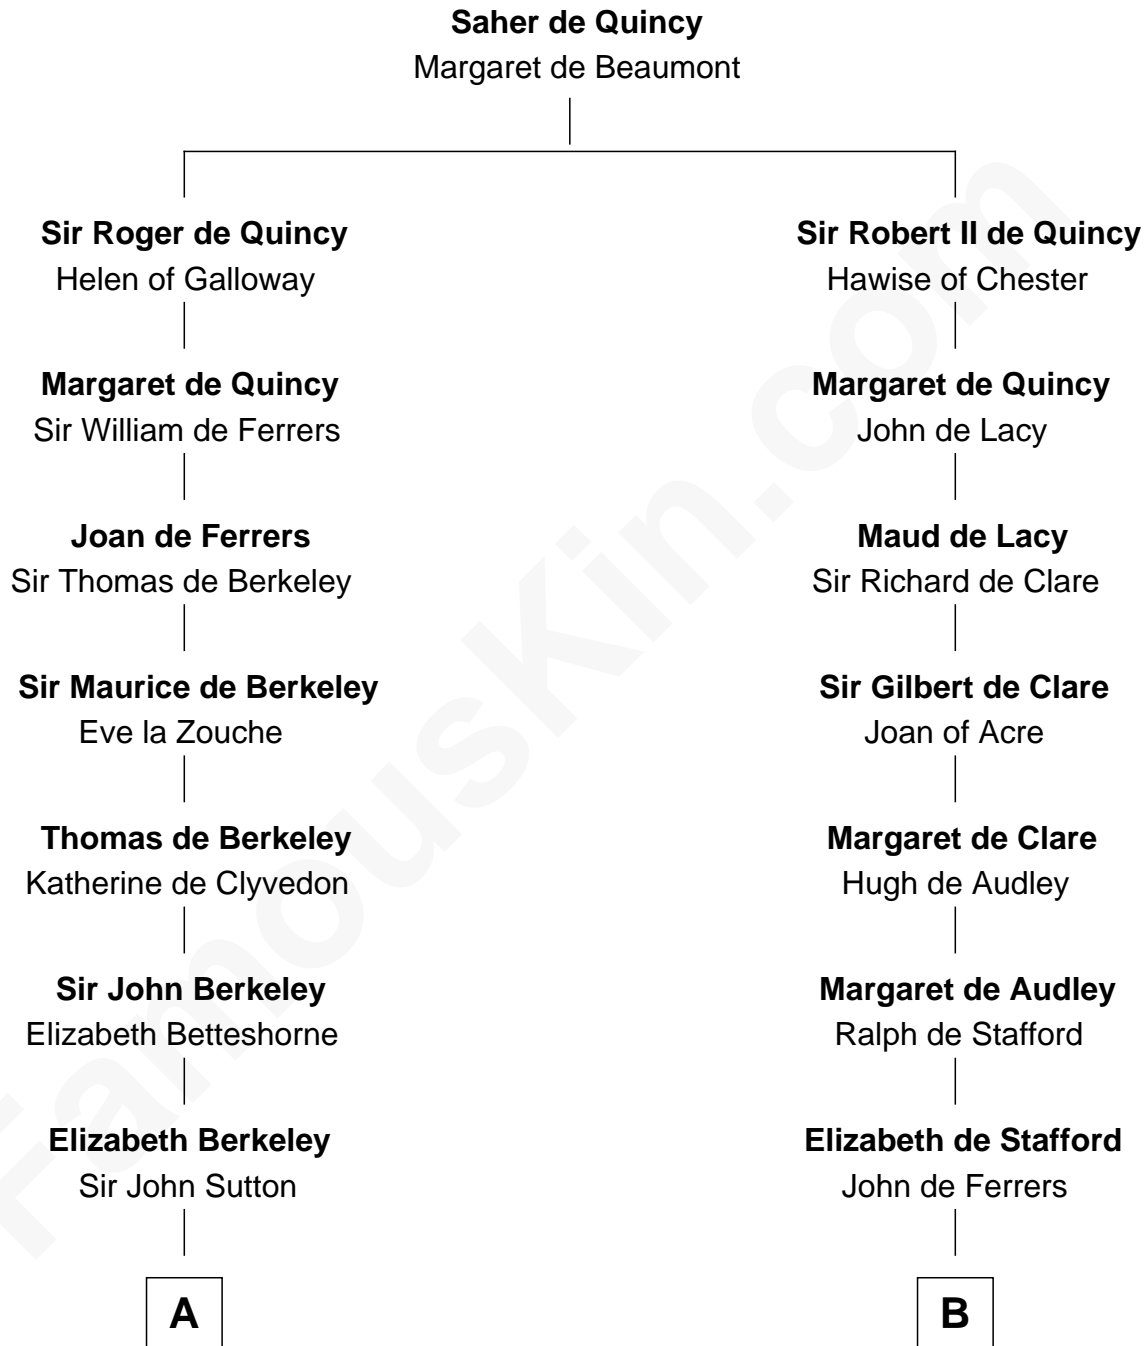

# FamousKin.com Relationship Chart of

**Allen Dulles**

*5th Director of the C.I.A.*

17th cousin 4 times removed of

**Jonathan Swift**

*Author of Gulliver's Travels*

**C**

—  
**Joanna Leffingwell**

Charles Lathrop

—  
**Harriet Wadsworth Lathrop**

Rev. Miron Winslow

—  
**Harriet Lathrop Winslow**

Rev. John Welsh Dulles

—  
**Allen Macy Dulles**

Edith Foster

—  
**Allen Dulles**