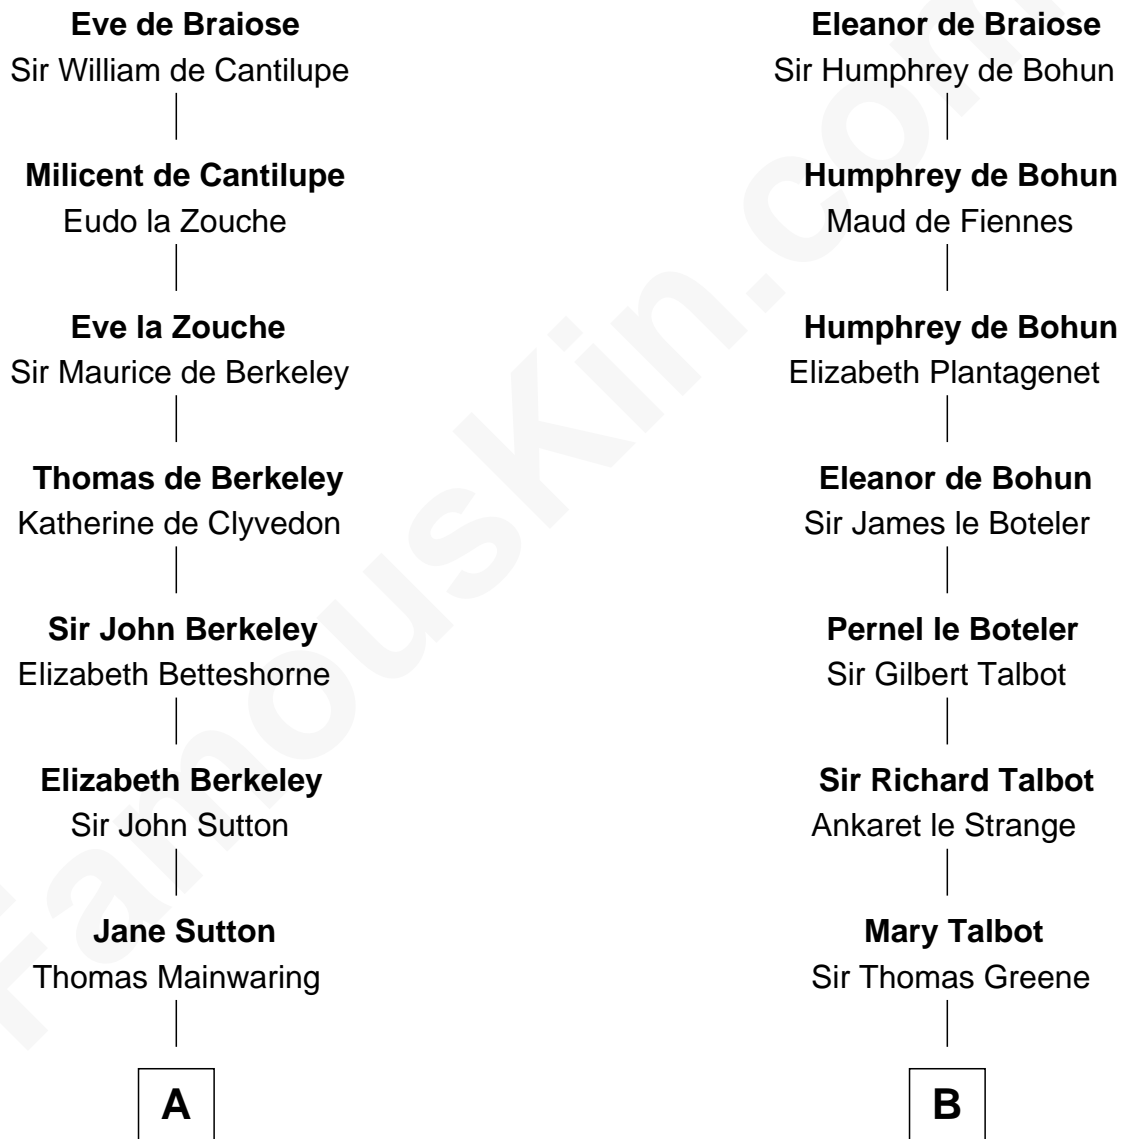

FamousKin.com Relationship Chart of

Allen Dulles

5th Director of the C.I.A.

16th cousin 4 times removed of

Jonathan Swift

Author of Gulliver's Travels

William de Braiose

Eva Marshal