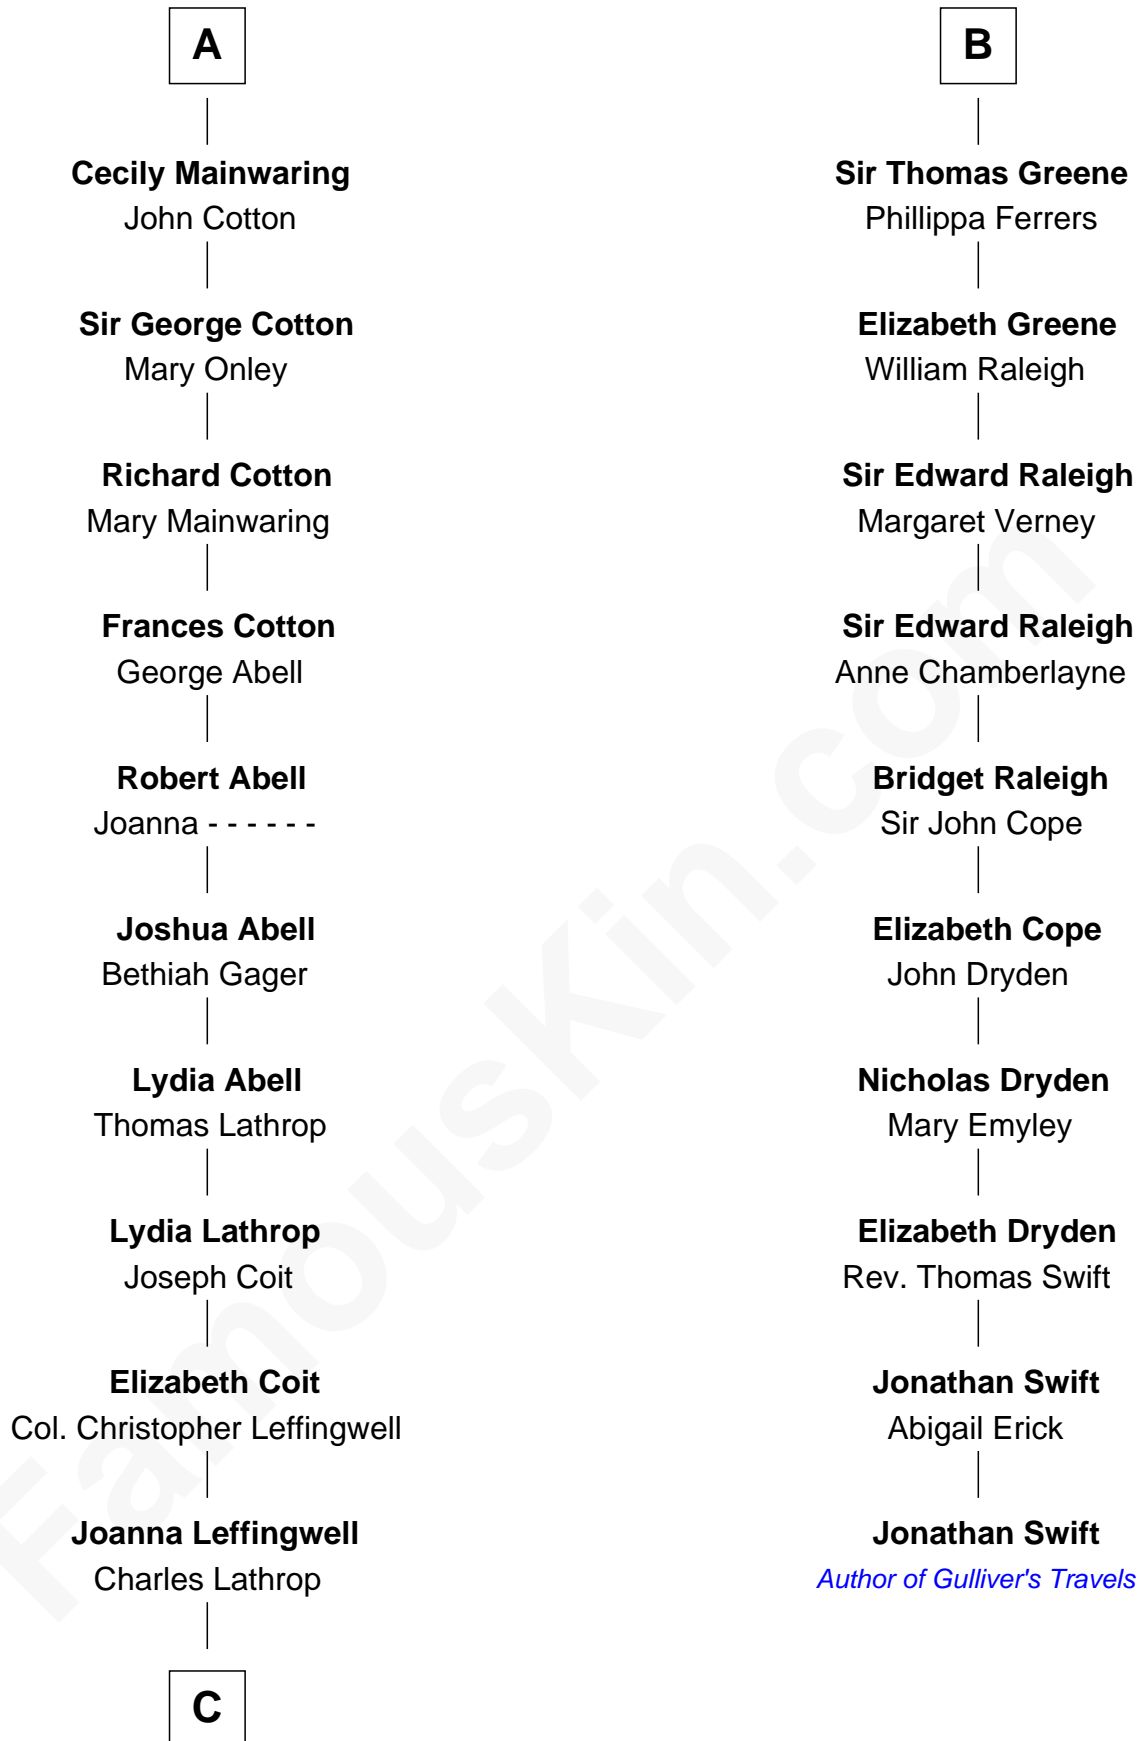

FamousKin.com Relationship Chart of

Allen Dulles

5th Director of the C.I.A.

16th cousin 4 times removed of

Jonathan Swift

Author of Gulliver's Travels

William de Braiose

Eva Marshal

C

—
Harriet Wadsworth Lathrop

Rev. Miron Winslow

—
Harriet Lathrop Winslow

Rev. John Welsh Dulles

—
Allen Macy Dulles

Edith Foster

—
Allen Dulles