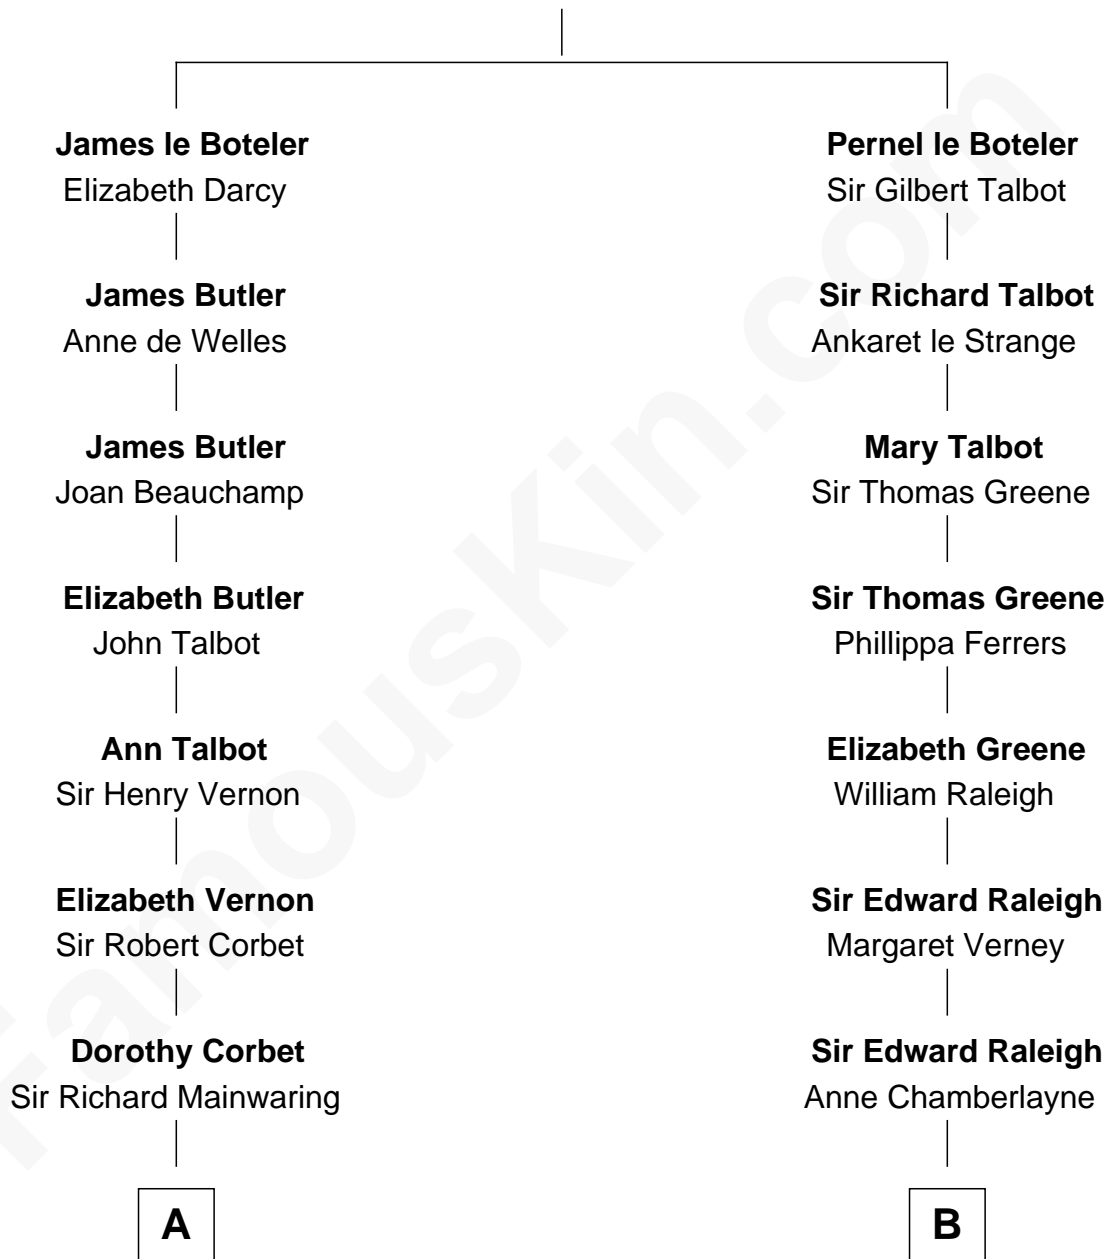

FamousKin.com Relationship Chart of

Allen Dulles

5th Director of the C.I.A.

12th cousin 7 times removed of

Jonathan Swift

Author of Gulliver's Travels

Sir James le Boteler

Eleanor de Bohun

C

—
Harriet Lathrop Winslow

Rev. John Welsh Dulles

—
Allen Macy Dulles

Edith Foster

—
Allen Dulles

5th Director of the C.I.A.

FamousKin.com