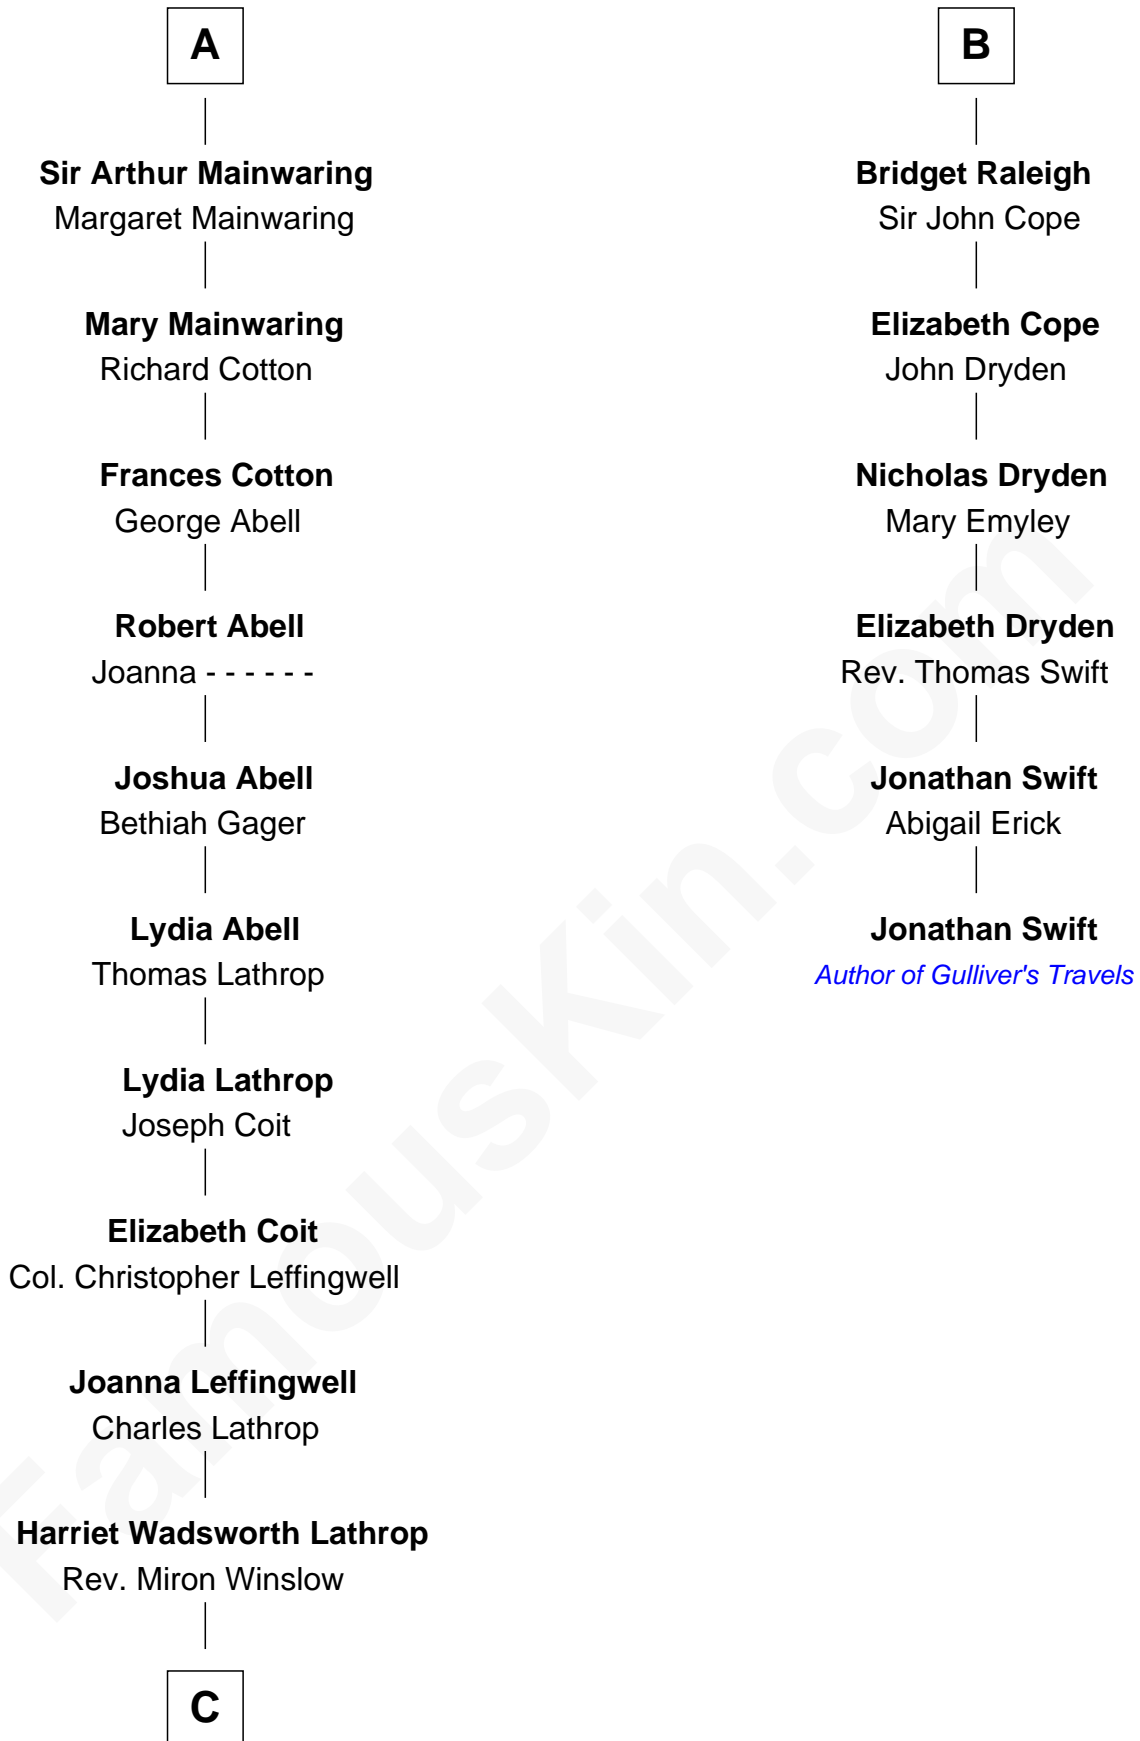

FamousKin.com Relationship Chart of

Allen Dulles

5th Director of the C.I.A.

12th cousin 7 times removed of

Jonathan Swift

Author of Gulliver's Travels

Sir James le Boteler

Eleanor de Bohun

C

—
Harriet Lathrop Winslow

Rev. John Welsh Dulles

—
Allen Macy Dulles

Edith Foster

—
Allen Dulles

5th Director of the C.I.A.

FamousKin.com