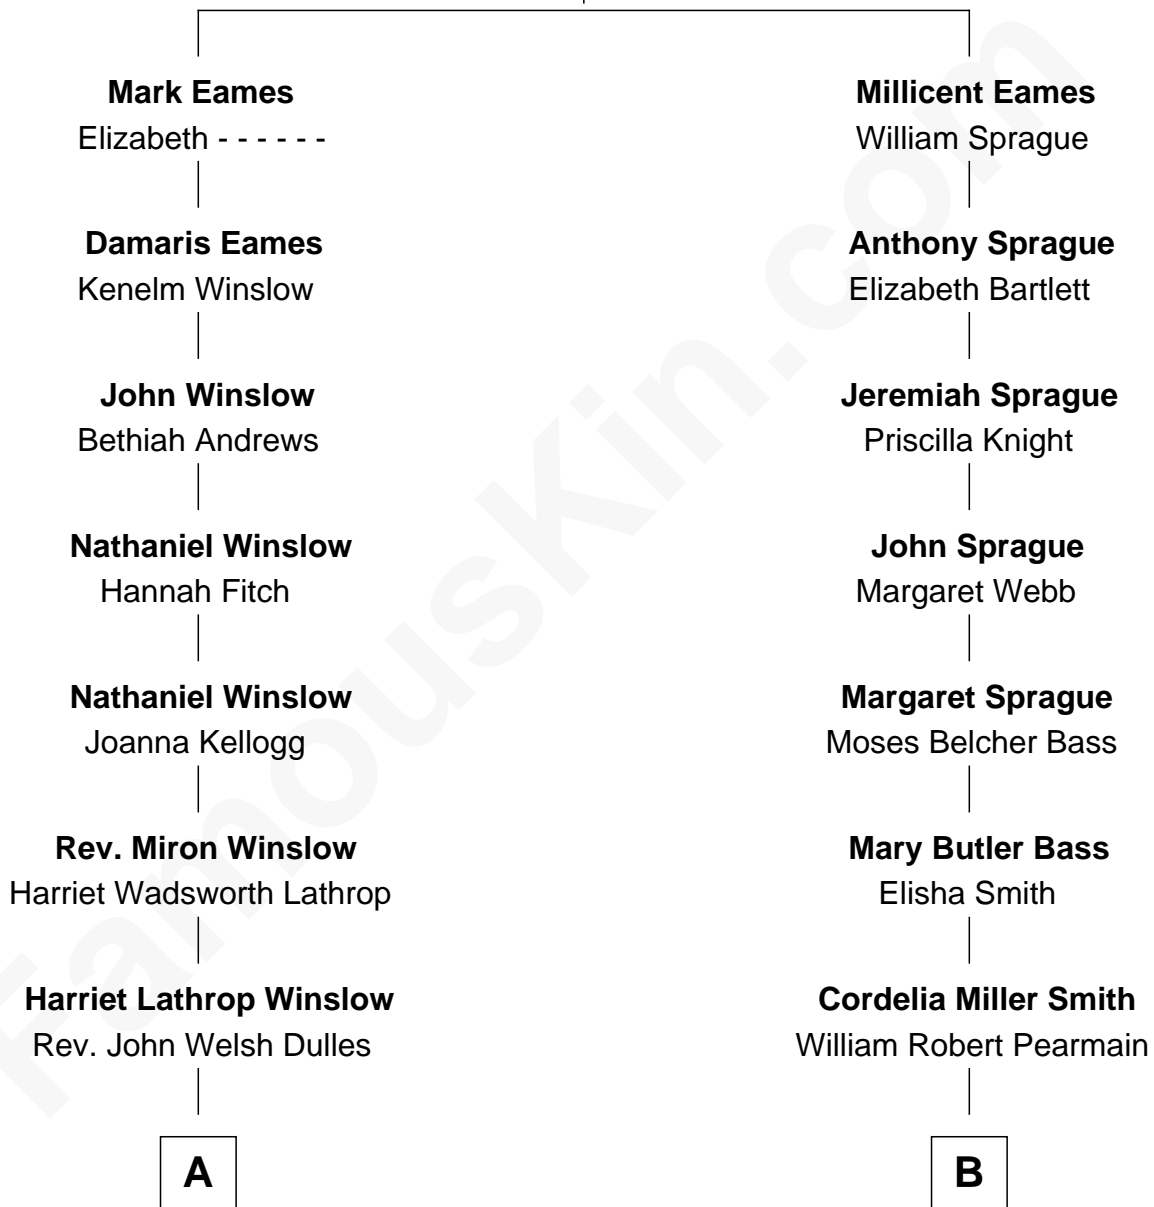

FamousKin.com Relationship Chart of

Allen Dulles

5th Director of the C.I.A.

8th cousin 1 time removed of

Erskine Childers

4th President of Ireland

Anthony Eames

Margery - - - - -