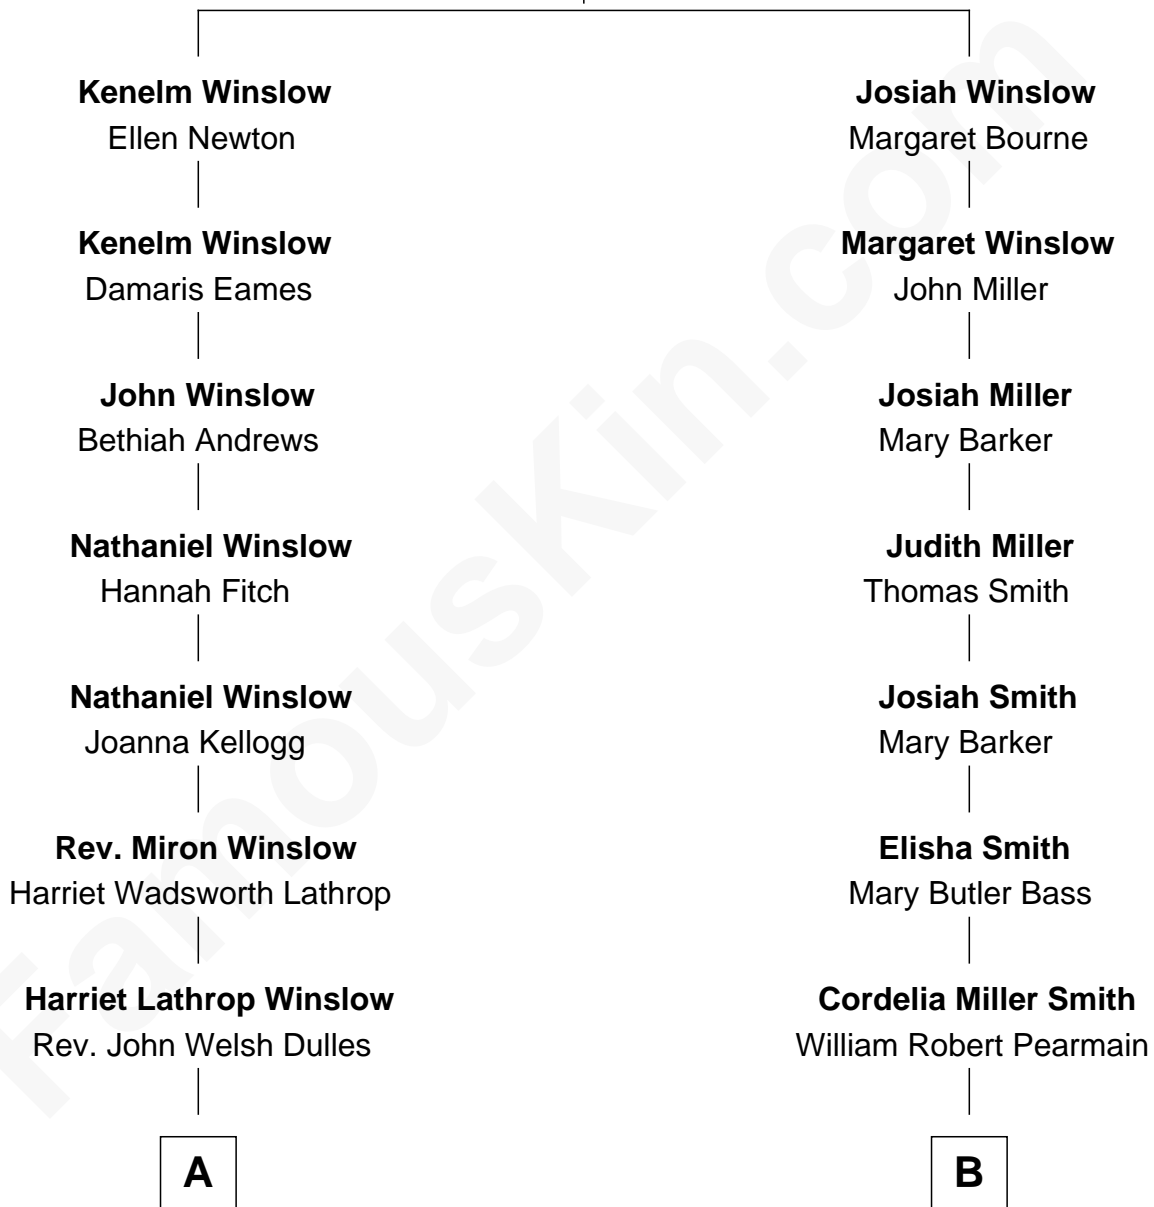

FamousKin.com Relationship Chart of

Allen Dulles

5th Director of the C.I.A.

8th cousin 1 time removed of

Erskine Childers

4th President of Ireland

Edward Winslow
Magdalen Oliver

A