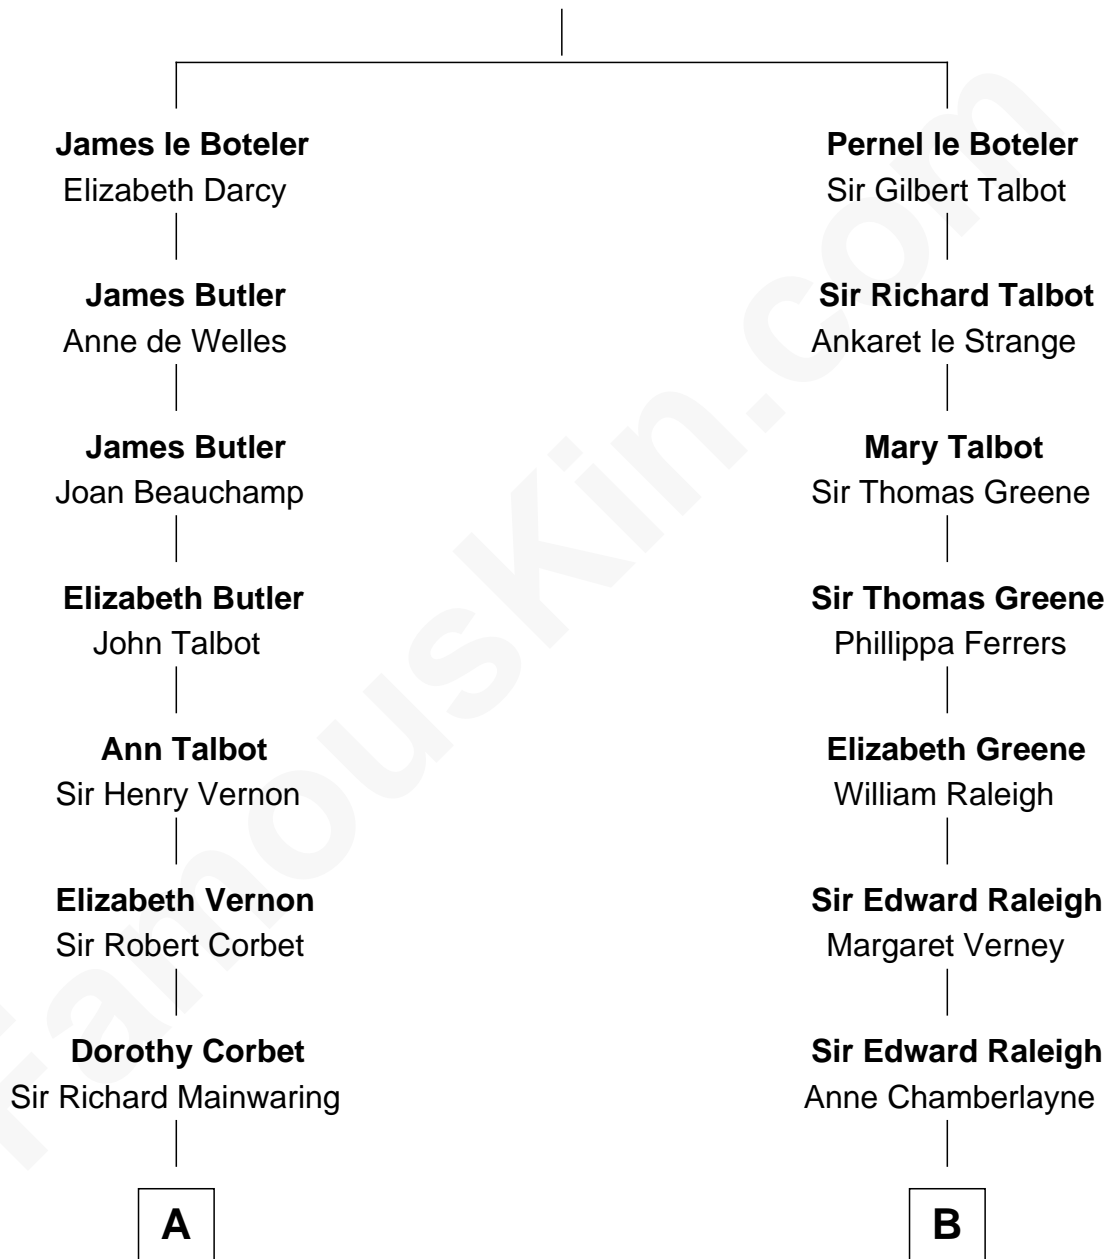

FamousKin.com Relationship Chart of

Allen Dulles

5th Director of the C.I.A.

19th cousin 2 times removed of

Erskine Childers

4th President of Ireland

Sir James le Boteler

Eleanor de Bohun