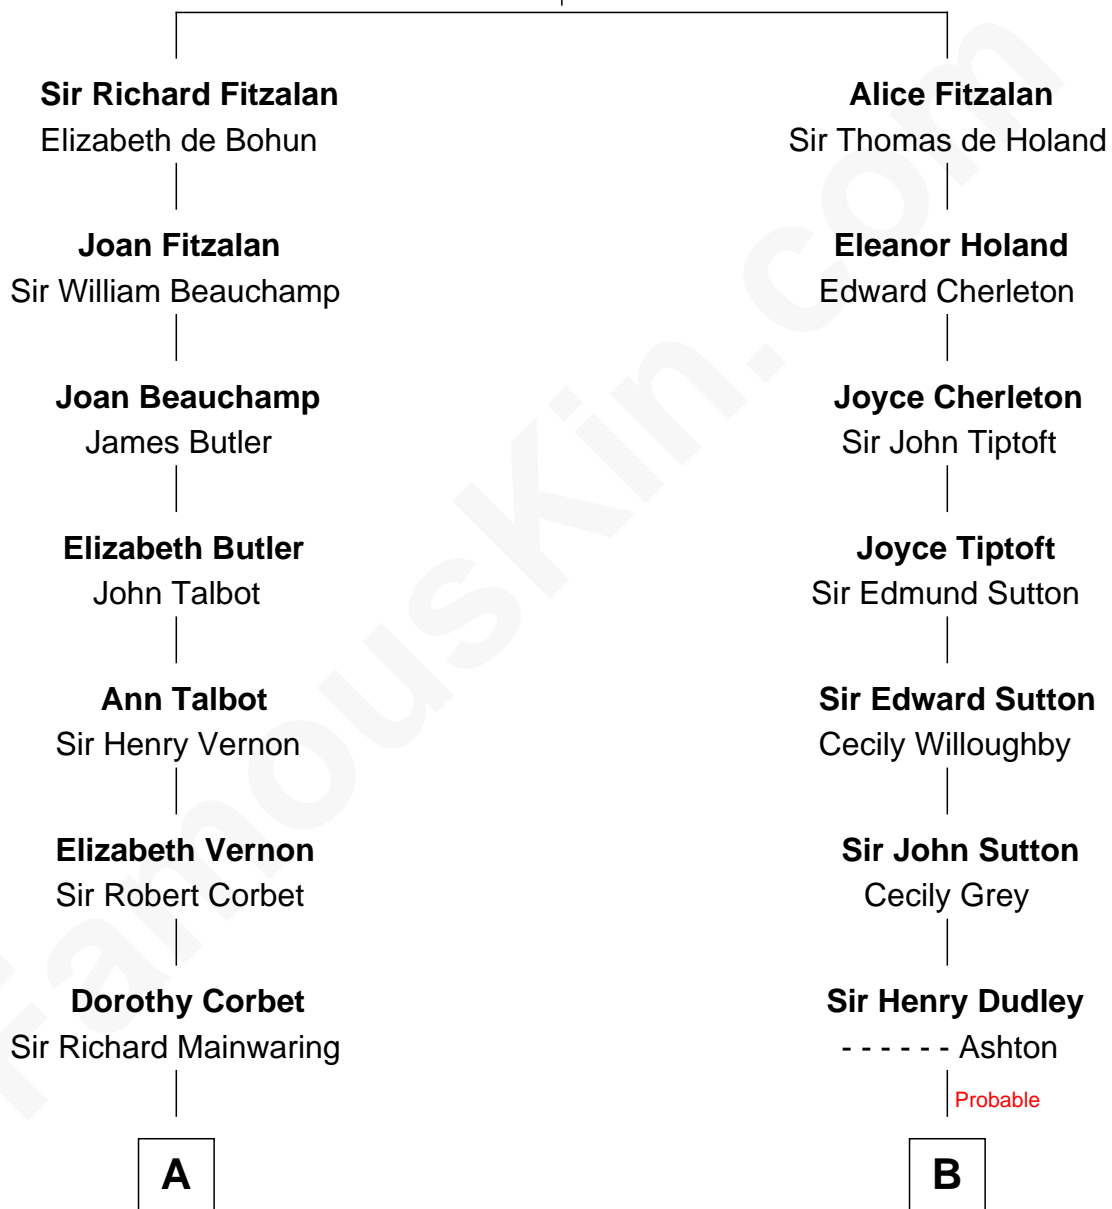

FamousKin.com Relationship Chart of

Allen Dulles

5th Director of the C.I.A.

19th cousin of

George Hamilton

TV and Movie Actor

Richard Fitzalan
Eleanor Plantagenet

C

Harriet Lathrop Winslow
Rev. John Welsh Dulles

Allen Macy Dulles
Edith Foster

Allen Dulles
5th Director of the C.I.A.

D

Lillian C. Gilman
Harry Fuller Hamilton

George William Hamilton
Anne Lucille Stevens

George Hamilton
TV and Movie Actor