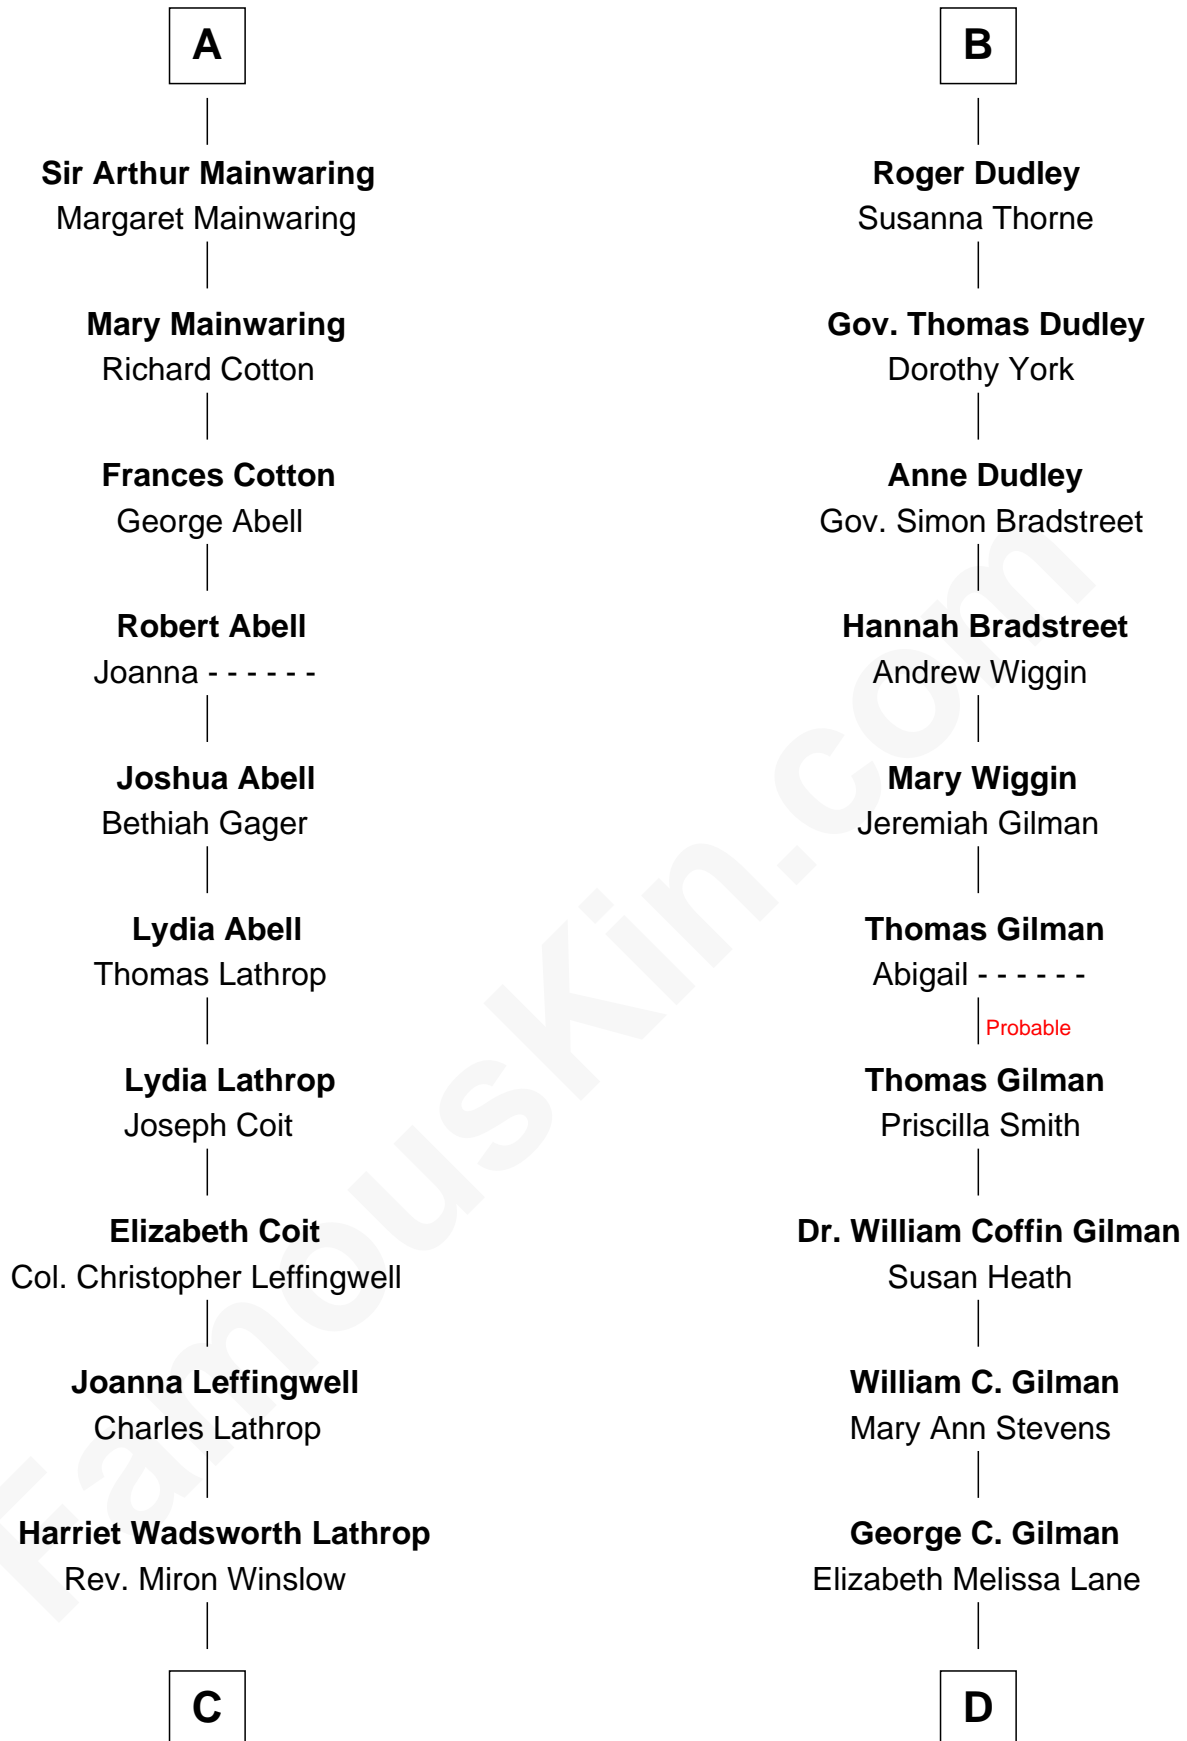

FamousKin.com Relationship Chart of

Allen Dulles

5th Director of the C.I.A.

19th cousin of

George Hamilton

TV and Movie Actor

Richard Fitzalan
Eleanor Plantagenet

C

Harriet Lathrop Winslow
Rev. John Welsh Dulles

Allen Macy Dulles
Edith Foster

Allen Dulles
5th Director of the C.I.A.

D

Lillian C. Gilman
Harry Fuller Hamilton

George William Hamilton
Anne Lucille Stevens

George Hamilton
TV and Movie Actor