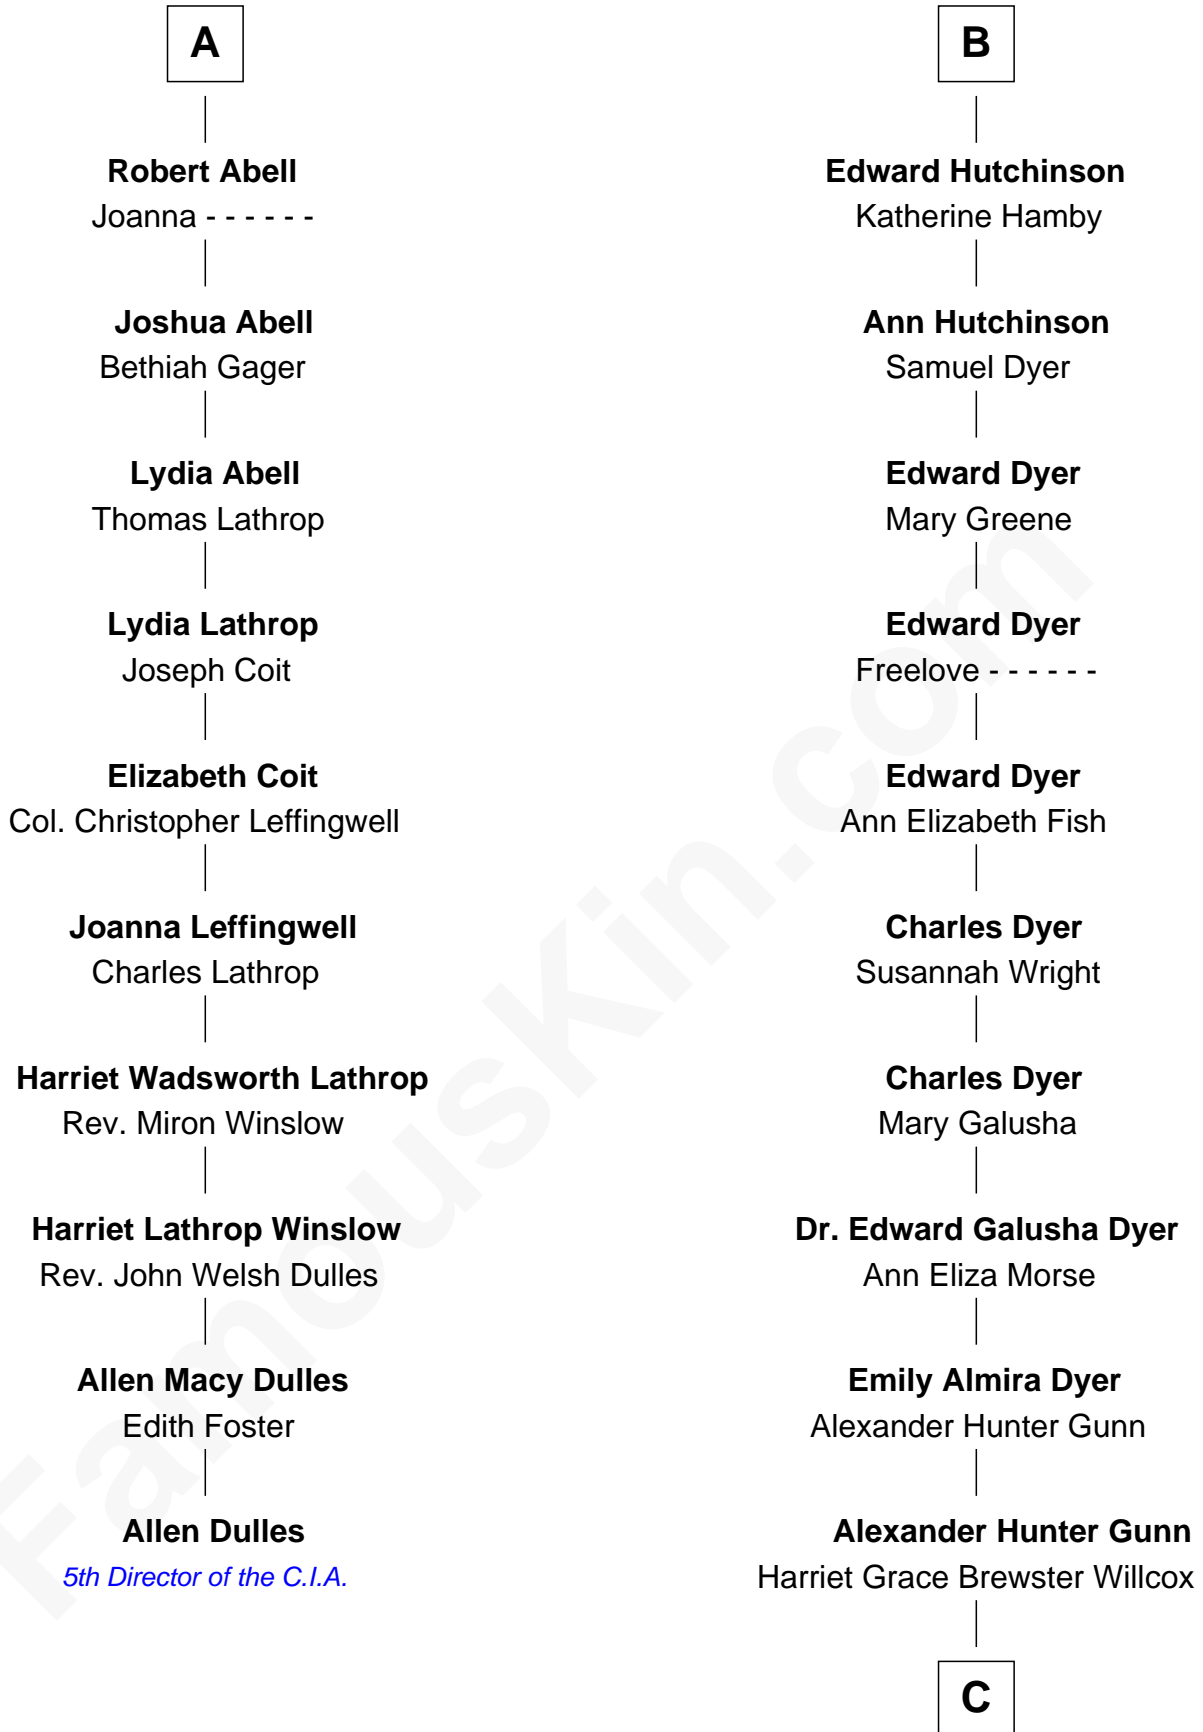

# FamousKin.com Relationship Chart of

**Allen Dulles**

*5th Director of the C.I.A.*

16th cousin 3 times removed of

**Elisabeth Shue**

*TV and Movie Actress*

**Sir Walter Blount**

Sancha de Ayala

Margaret de Gresley

**Sir Thomas Blount**

Agnes Hawley

**Anne Blount**

William Marbury

**Robert Marbury**

Katherine Williamson

**William Marbury**

Agnes Lenton

**Rev. Francis Marbury**

Bridget Dryden

**Anne Marbury**

William Hutchinson

**B**

C

**Mary Brewster Gunn**  
Adoniram Judson Wells

**Anne Brewster Wells**  
James William Shue

**Elisabeth Shue**  
*TV and Movie Actress*

FamousKin.com