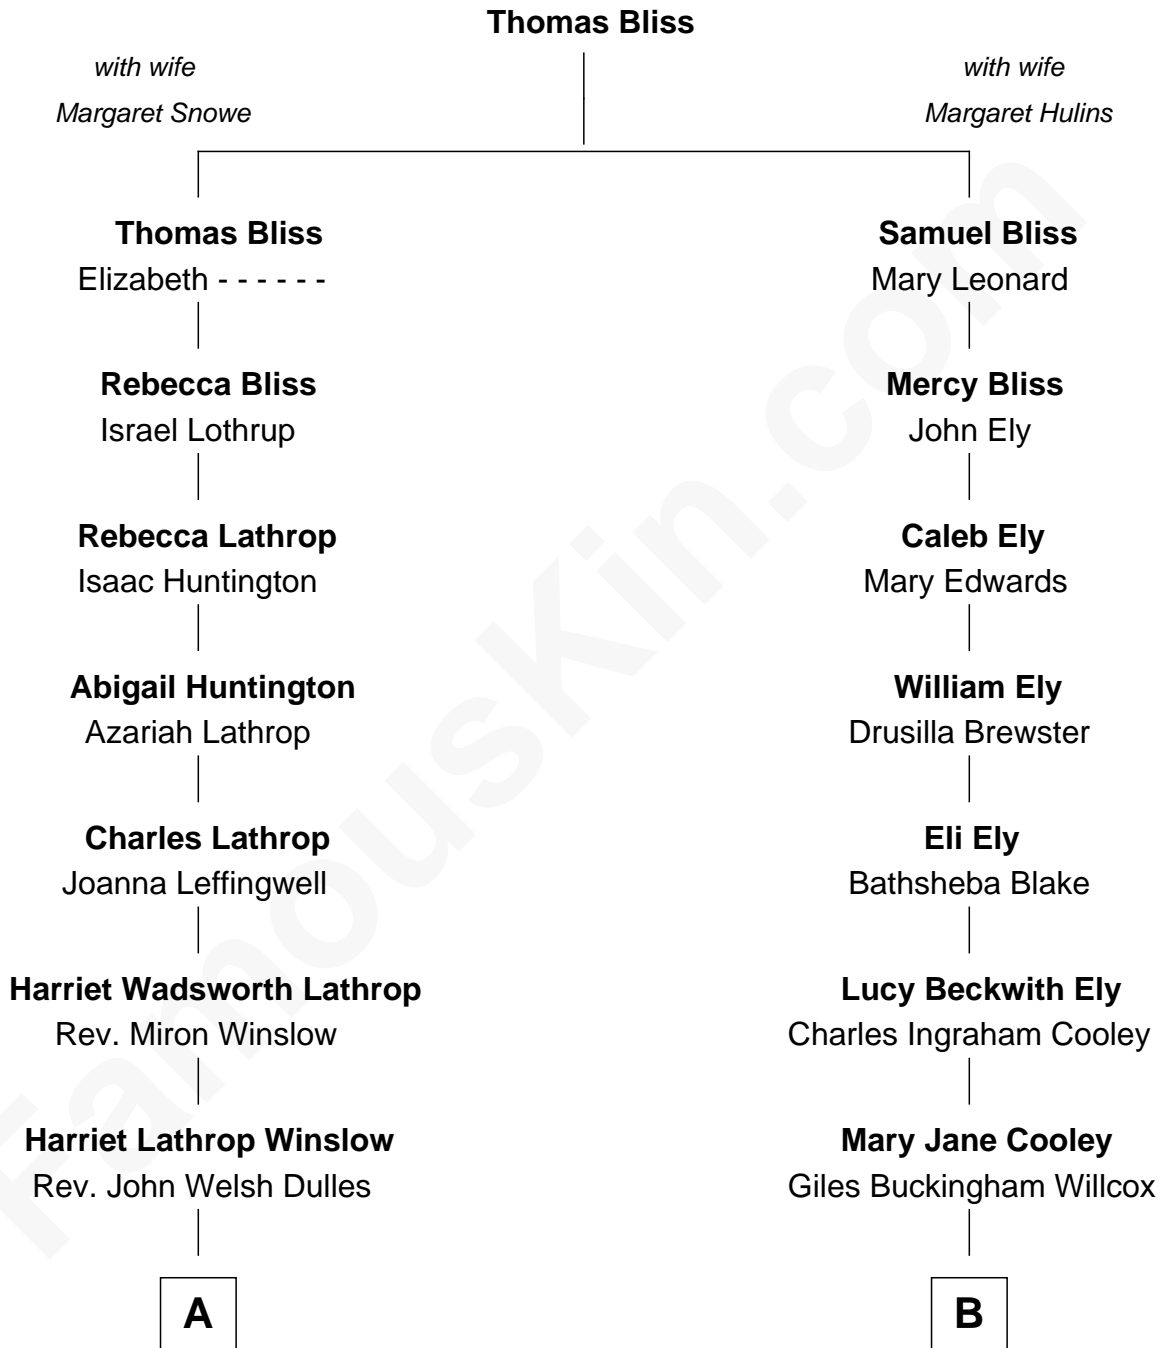

# FamousKin.com Relationship Chart of

**Allen Dulles**

*5th Director of the C.I.A.*

8th cousin 2 times removed of

**Andrew Shue**

*TV Actor*

**A**

**Allen Macy Dulles**

Edith Foster

**Allen Dulles**

*5th Director of the C.I.A.*

**B**

**Harriet Grace Brewster Willcox**

Alexander Hunter Gunn

**Mary Brewster Gunn**

Adoniram Judson Wells

**Anne Brewster Wells**

James William Shue

**Andrew Shue**

*TV Actor*