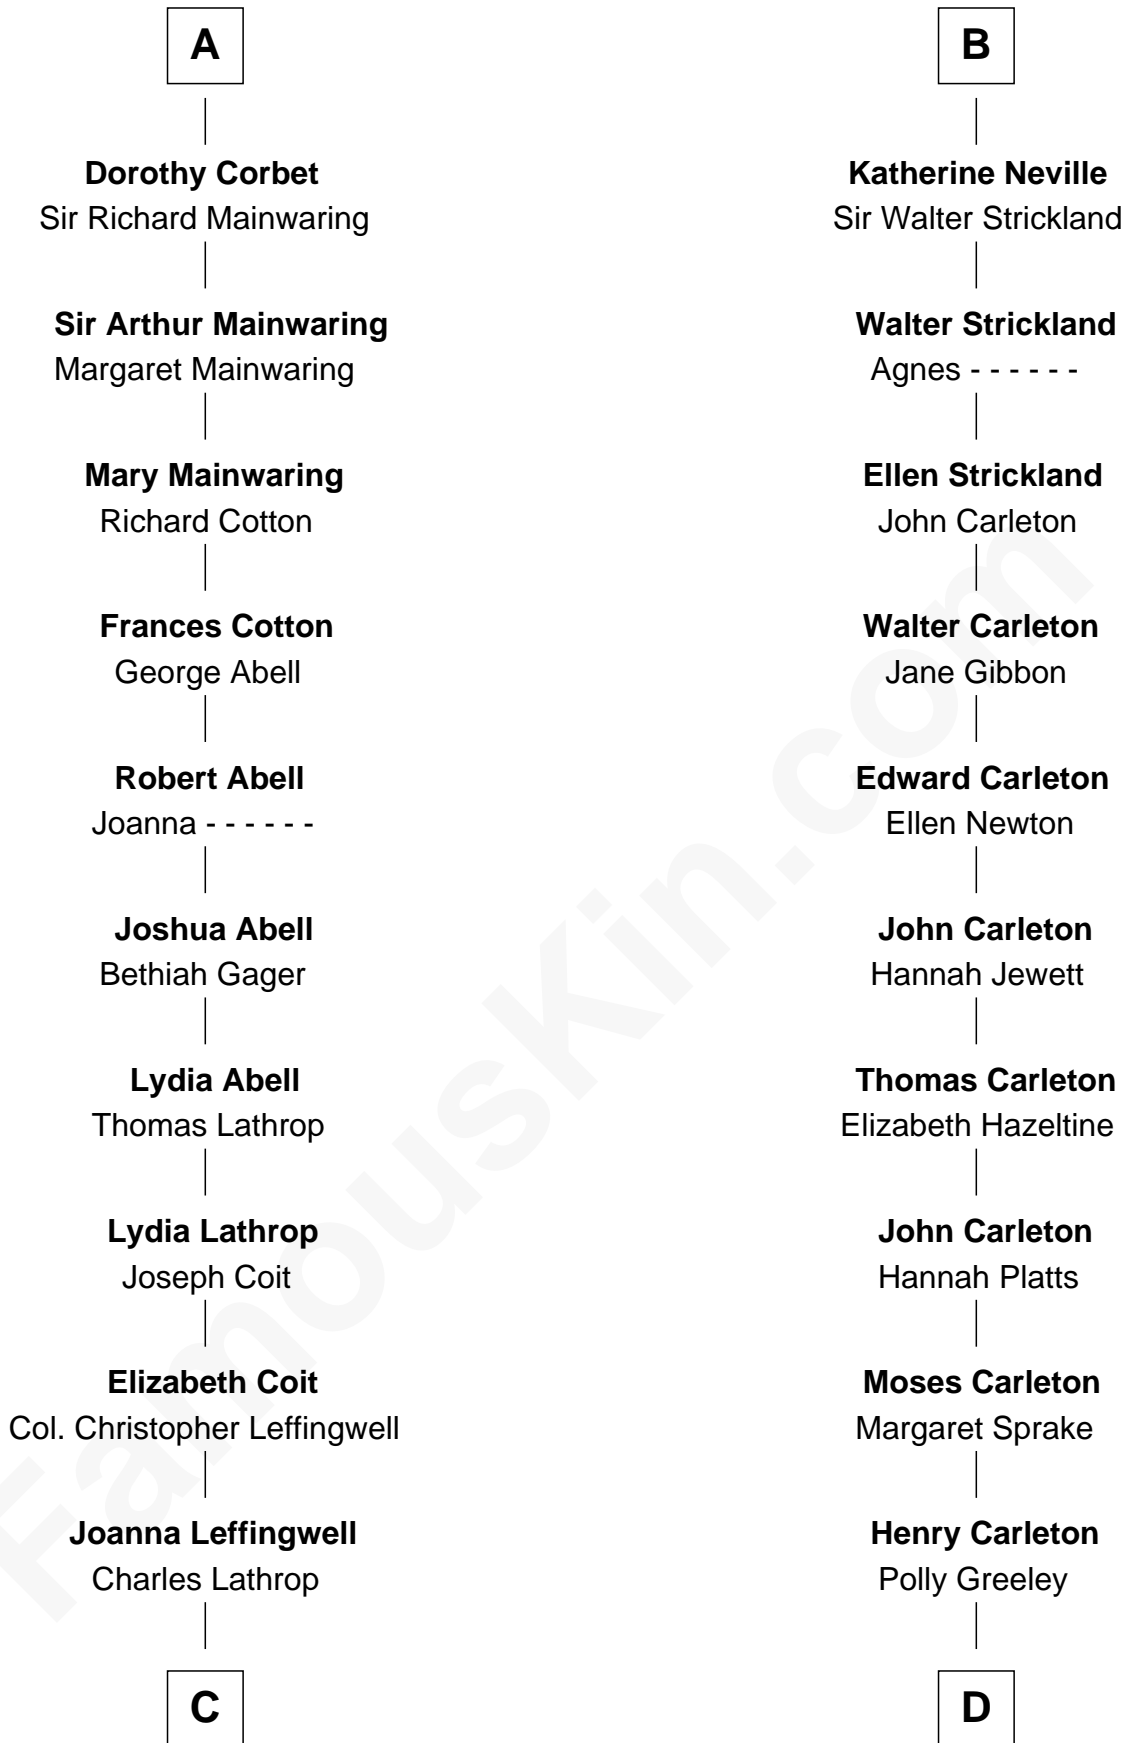

# FamousKin.com Relationship Chart of

**Allen Dulles**

*5th Director of the C.I.A.*

**18th cousin 2 times removed of**

**Charles A. Pillsbury**

*Co-Founder of C.A. Pillsbury Co.*

FamousKin.com