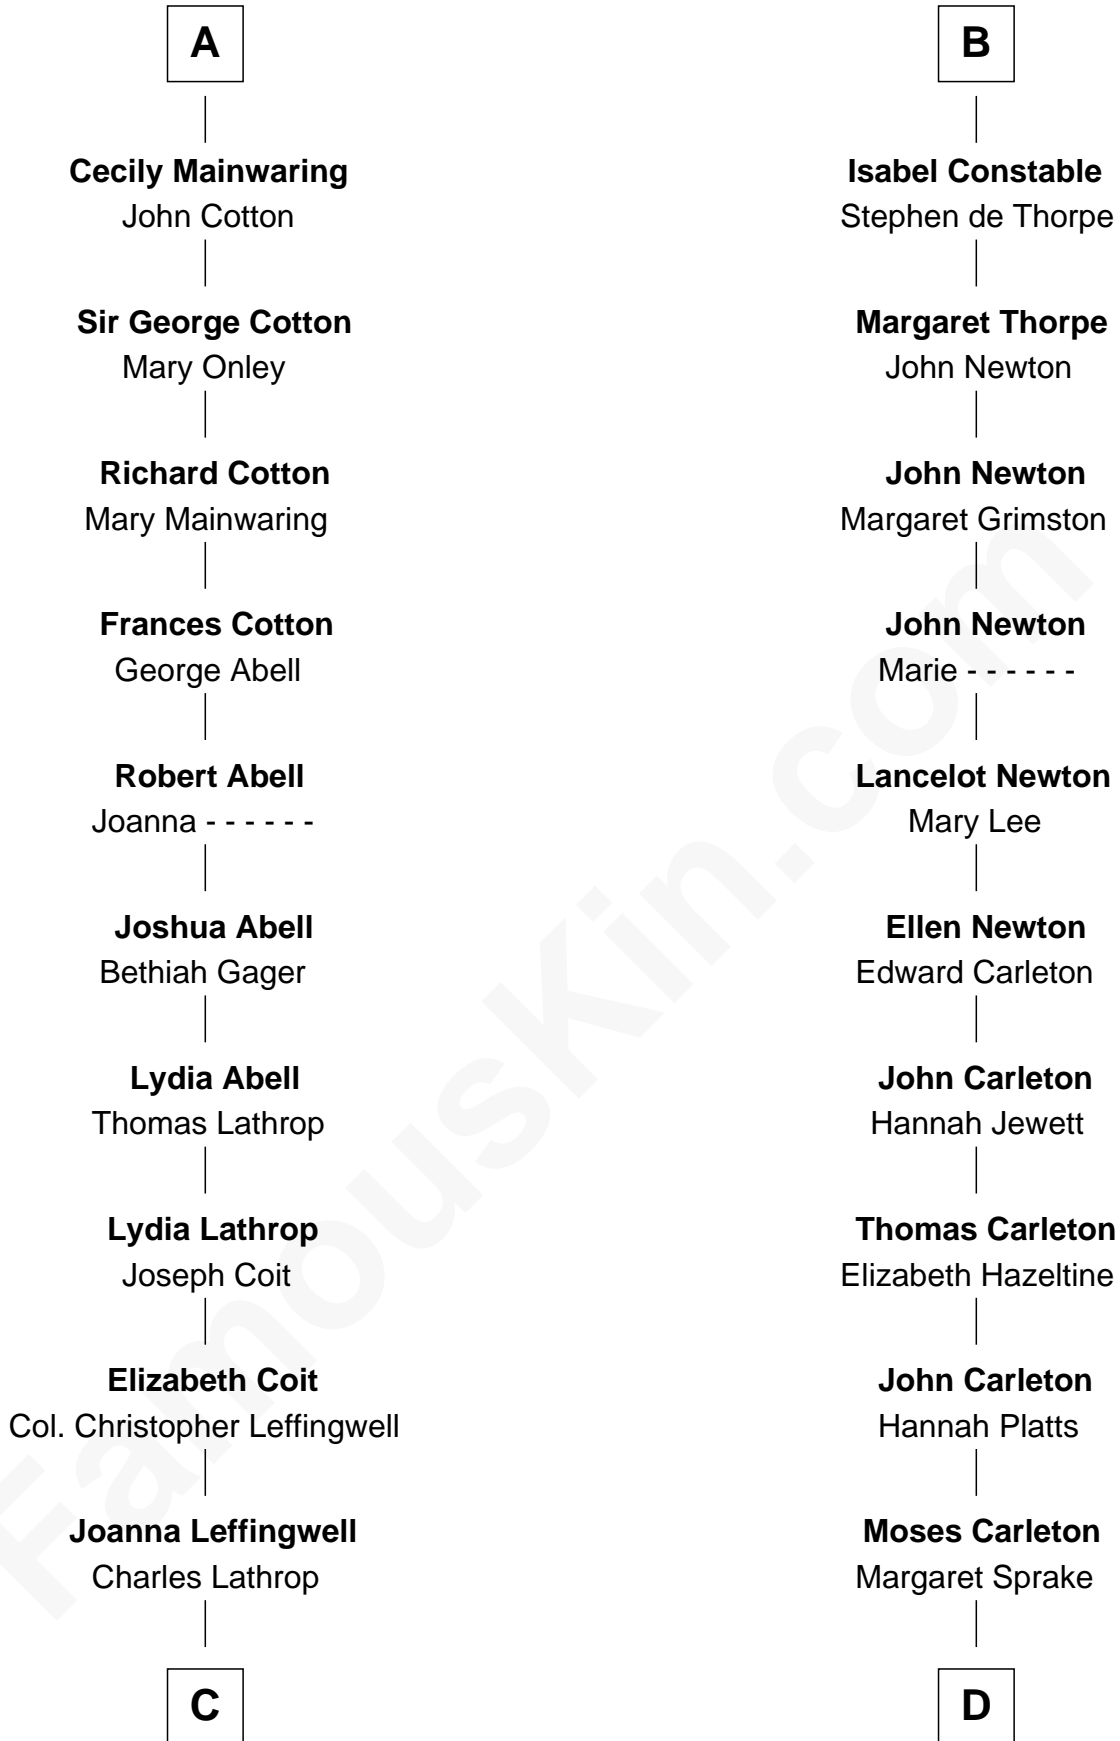

FamousKin.com Relationship Chart of

Allen Dulles

5th Director of the C.I.A.

19th cousin 1 time removed of

Charles A. Pillsbury

Co-Founder of C.A. Pillsbury Co.

FamousKin.com