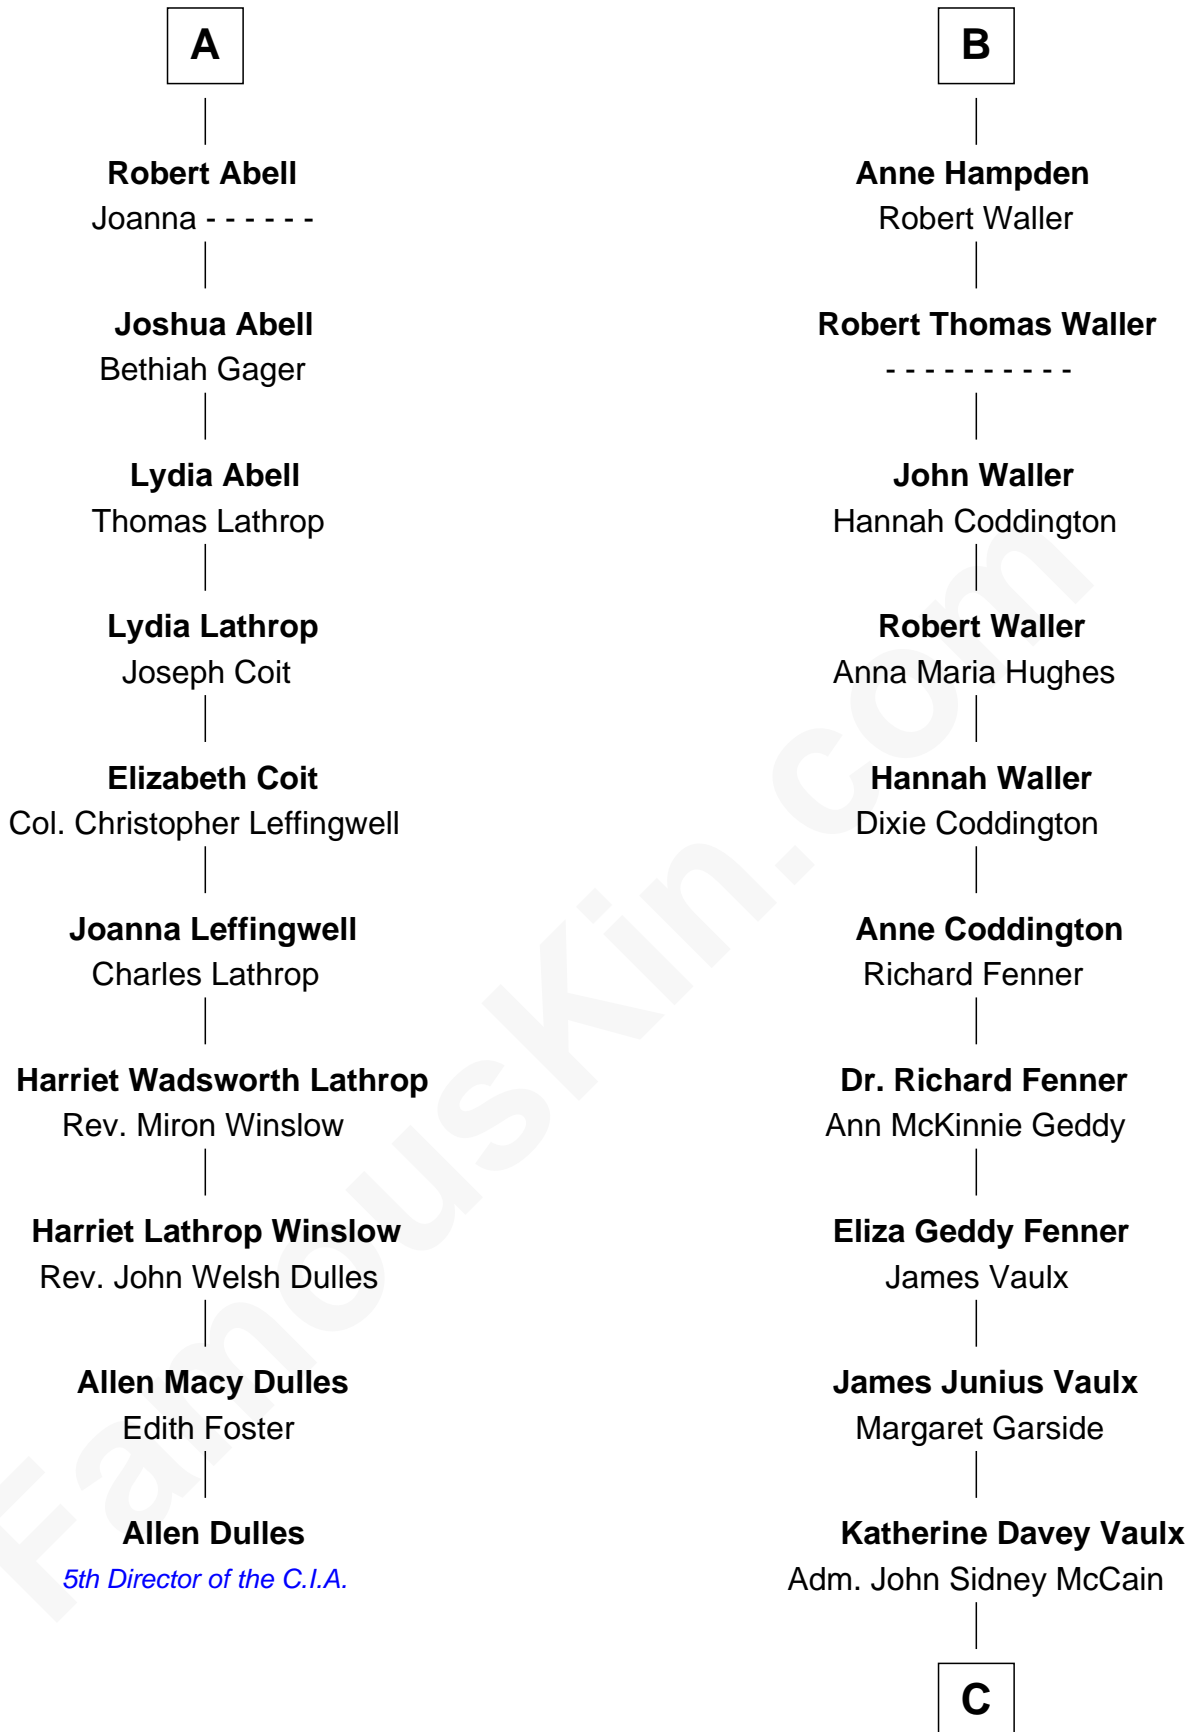

FamousKin.com Relationship Chart of

Allen Dulles

5th Director of the C.I.A.

16th cousin 2 times removed of

John McCain

U.S. Senator from Arizona

Sir Walter Blount

Sancha de Ayala

Sir George Cotton

Mary Onley

Richard Cotton

Mary Mainwaring

Frances Cotton

George Abell

A

Sir Thomas Blount

Margaret de Gresley

Sanchia Blount

Edward Langford

Alice Langford

John Stradling

Anne Stradling

Sir John Danvers

Anne Danvers

Thomas Lovett

Elizabeth Lovett

Anthony Cave

Anne Cave

Griffith Hampden

B

C

Adm. **John Sidney McCain**