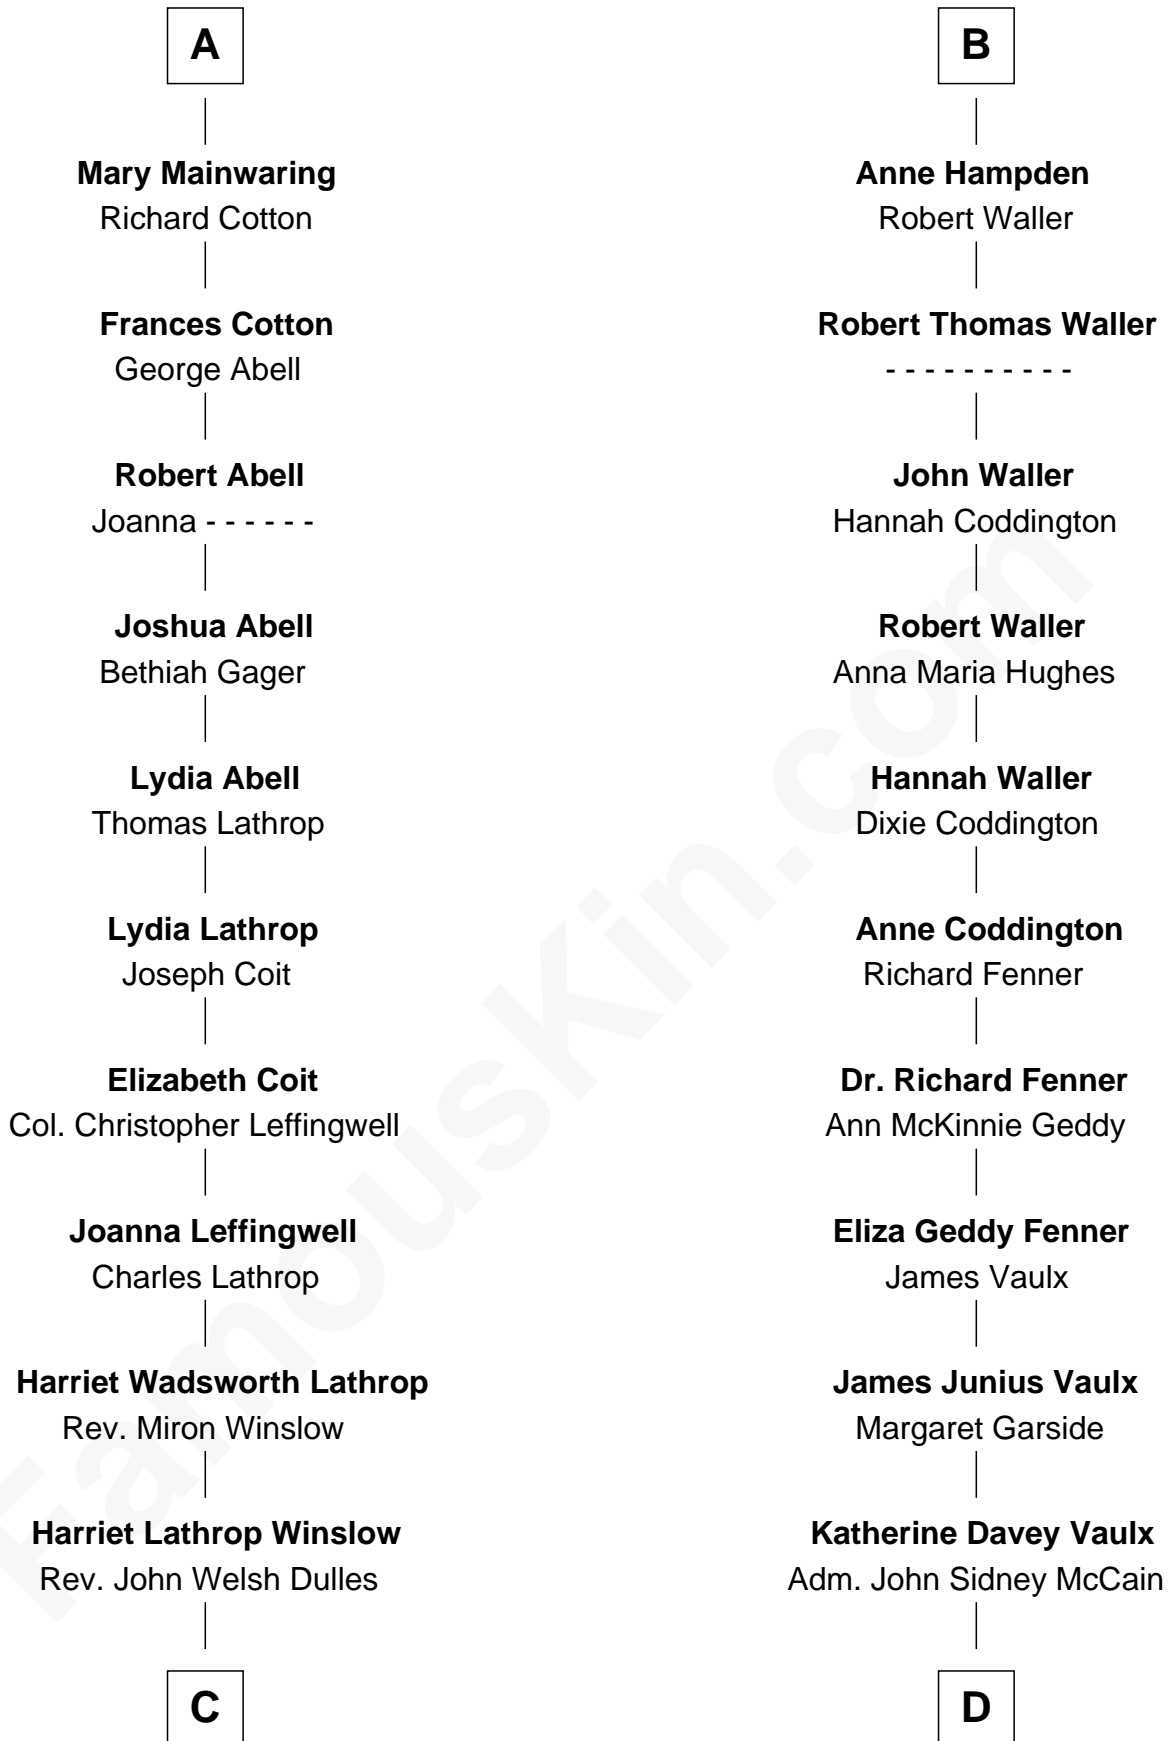

# FamousKin.com Relationship Chart of

**Allen Dulles**

*5th Director of the C.I.A.*

**18th cousin of**

**John McCain**

*U.S. Senator from Arizona*

**John de Welles**

Maud de Roos

**C**

**Allen Macy Dulles**

Edith Foster

**Allen Dulles**

*5th Director of the C.I.A.*

**D**

**Adm. John Sidney McCain**

Roberta Wright

**John McCain**

*U.S. Senator from Arizona*

FamousKin.com