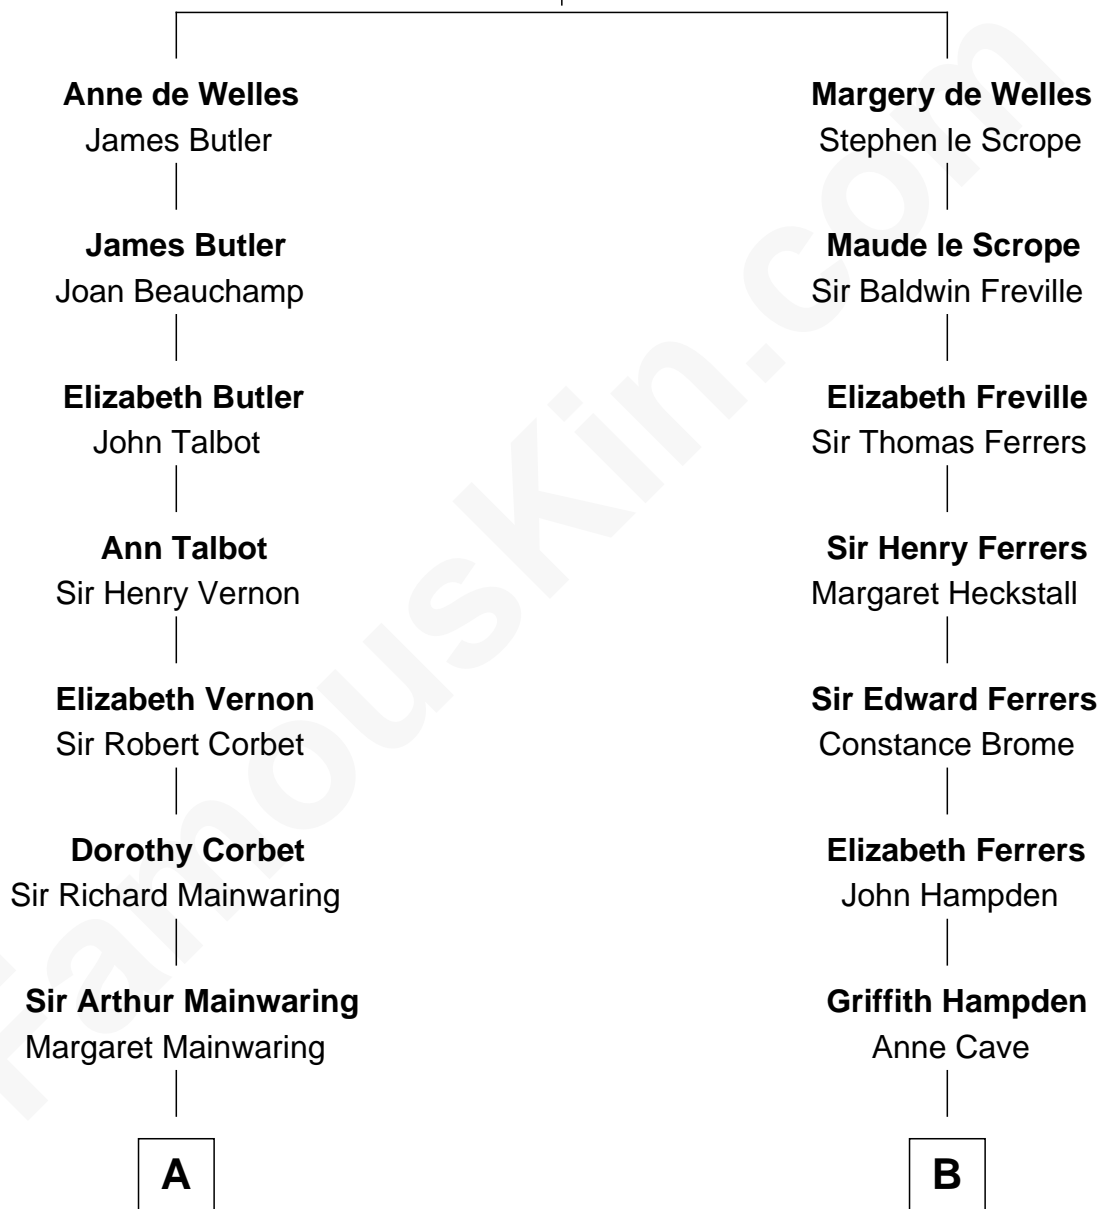

# FamousKin.com Relationship Chart of

**Allen Dulles**

*5th Director of the C.I.A.*

**18th cousin of**

**John McCain**

*U.S. Senator from Arizona*

**John de Welles**

Maud de Roos

**C**

**Allen Macy Dulles**

Edith Foster

**Allen Dulles**

*5th Director of the C.I.A.*

**D**

**Adm. John Sidney McCain**

Roberta Wright

**John McCain**

*U.S. Senator from Arizona*

FamousKin.com