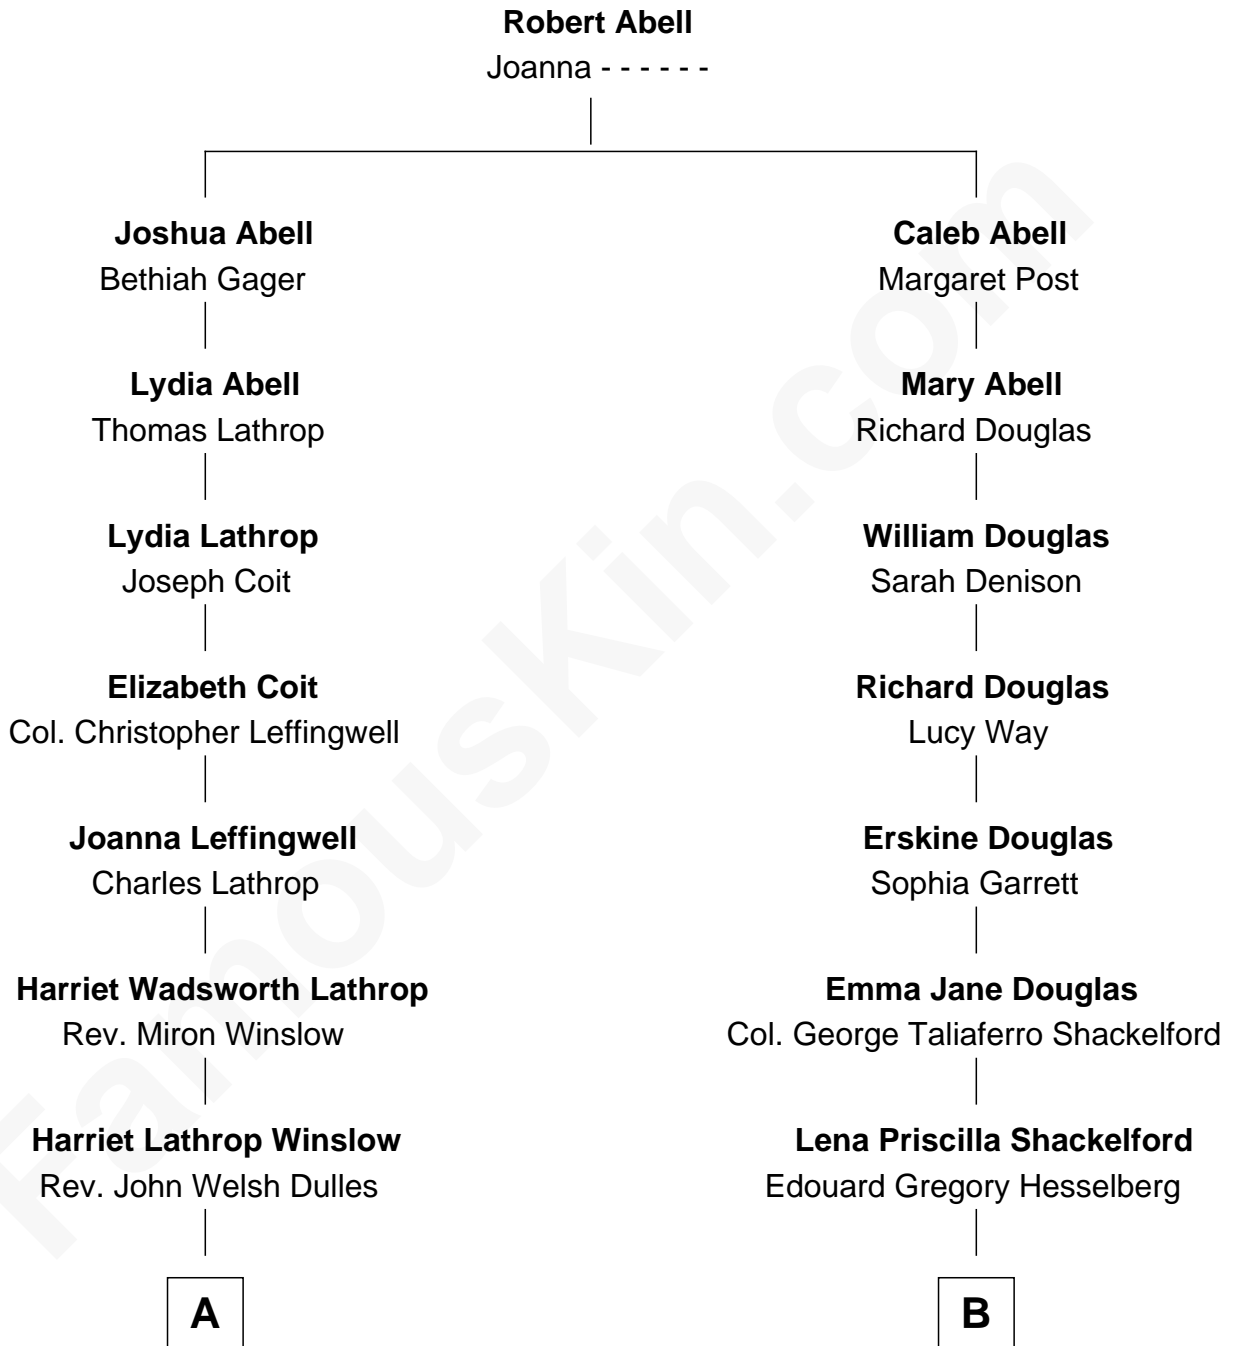

# FamousKin.com Relationship Chart of

**Allen Dulles**

*5th Director of the C.I.A.*

8th cousin 1 time removed of

**Illeana Douglas**

*TV and Movie Actress*

**A**

**Allen Macy Dulles**

Edith Foster

**Allen Dulles**

*5th Director of the C.I.A.*

**B**

**Melvyn Edouard Hesselberg**

Rosalind Hightower

**Gregory Hesselberg**

Joan Georgescu

**Illeana Douglas**

*TV and Movie Actress*