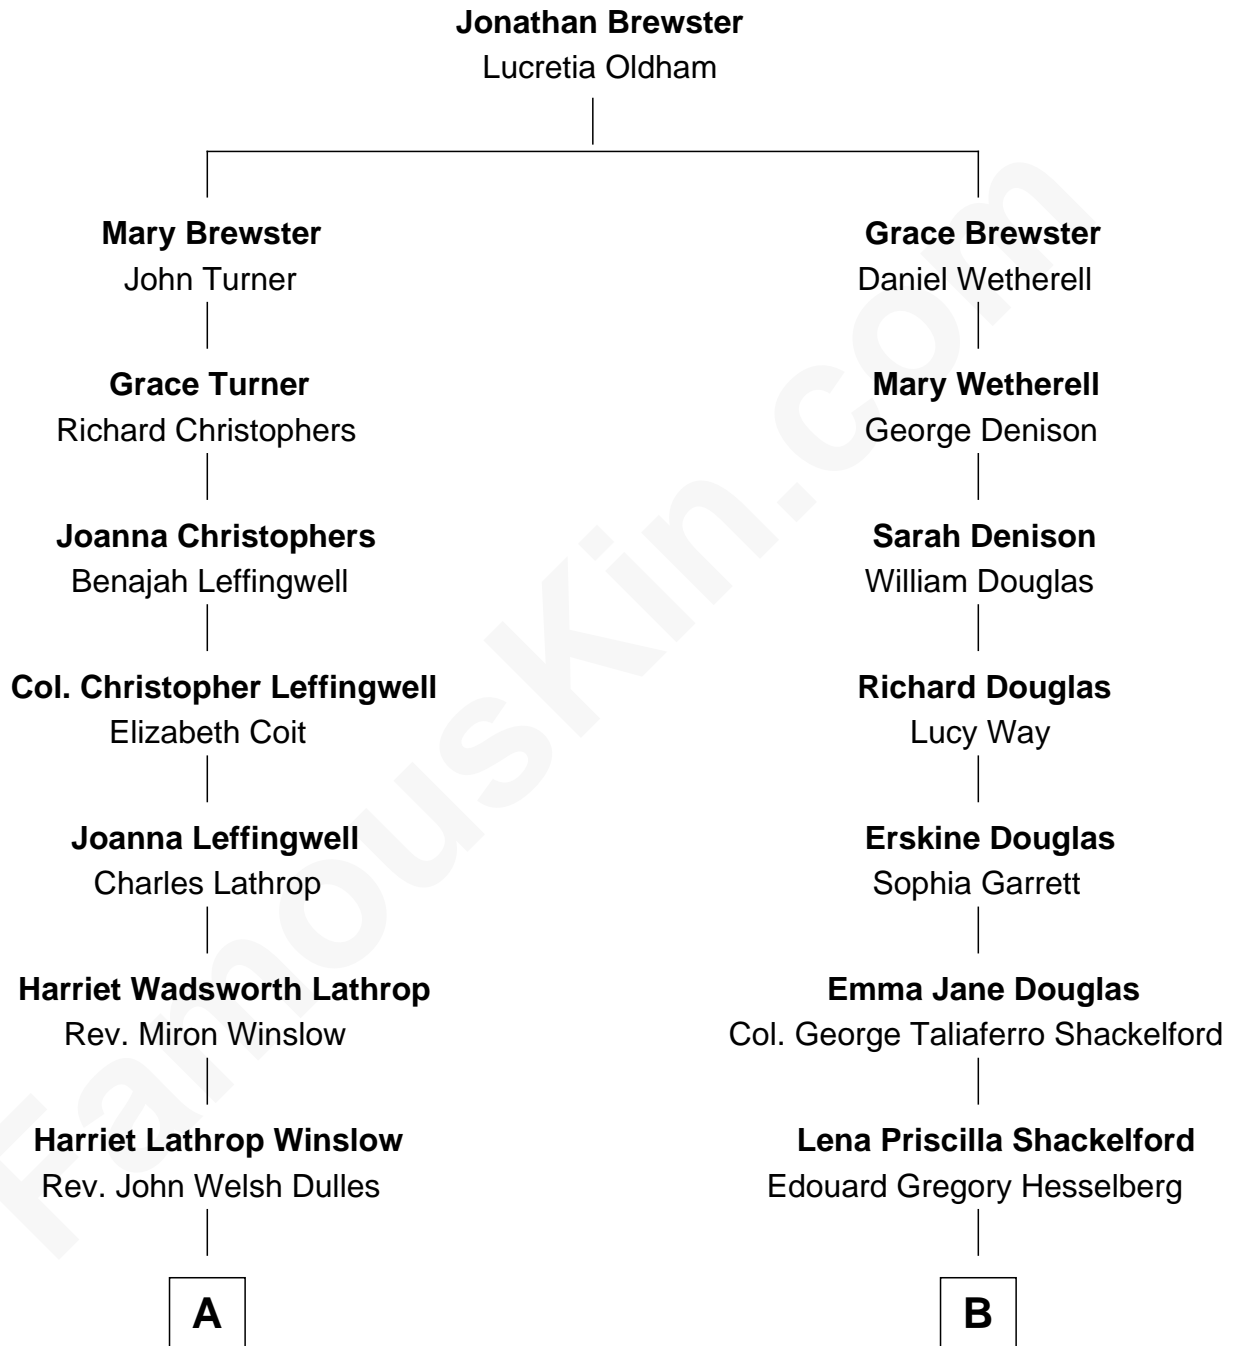

# FamousKin.com Relationship Chart of

**Allen Dulles**

*5th Director of the C.I.A.*

8th cousin 1 time removed of

**Illeana Douglas**

*TV and Movie Actress*

**A**

**Allen Macy Dulles**

Edith Foster

**Allen Dulles**

*5th Director of the C.I.A.*

**B**

**Melvyn Edouard Hesselberg**

Rosalind Hightower

**Gregory Hesselberg**

Joan Georgescu

**Illeana Douglas**

*TV and Movie Actress*

FamousKin.com