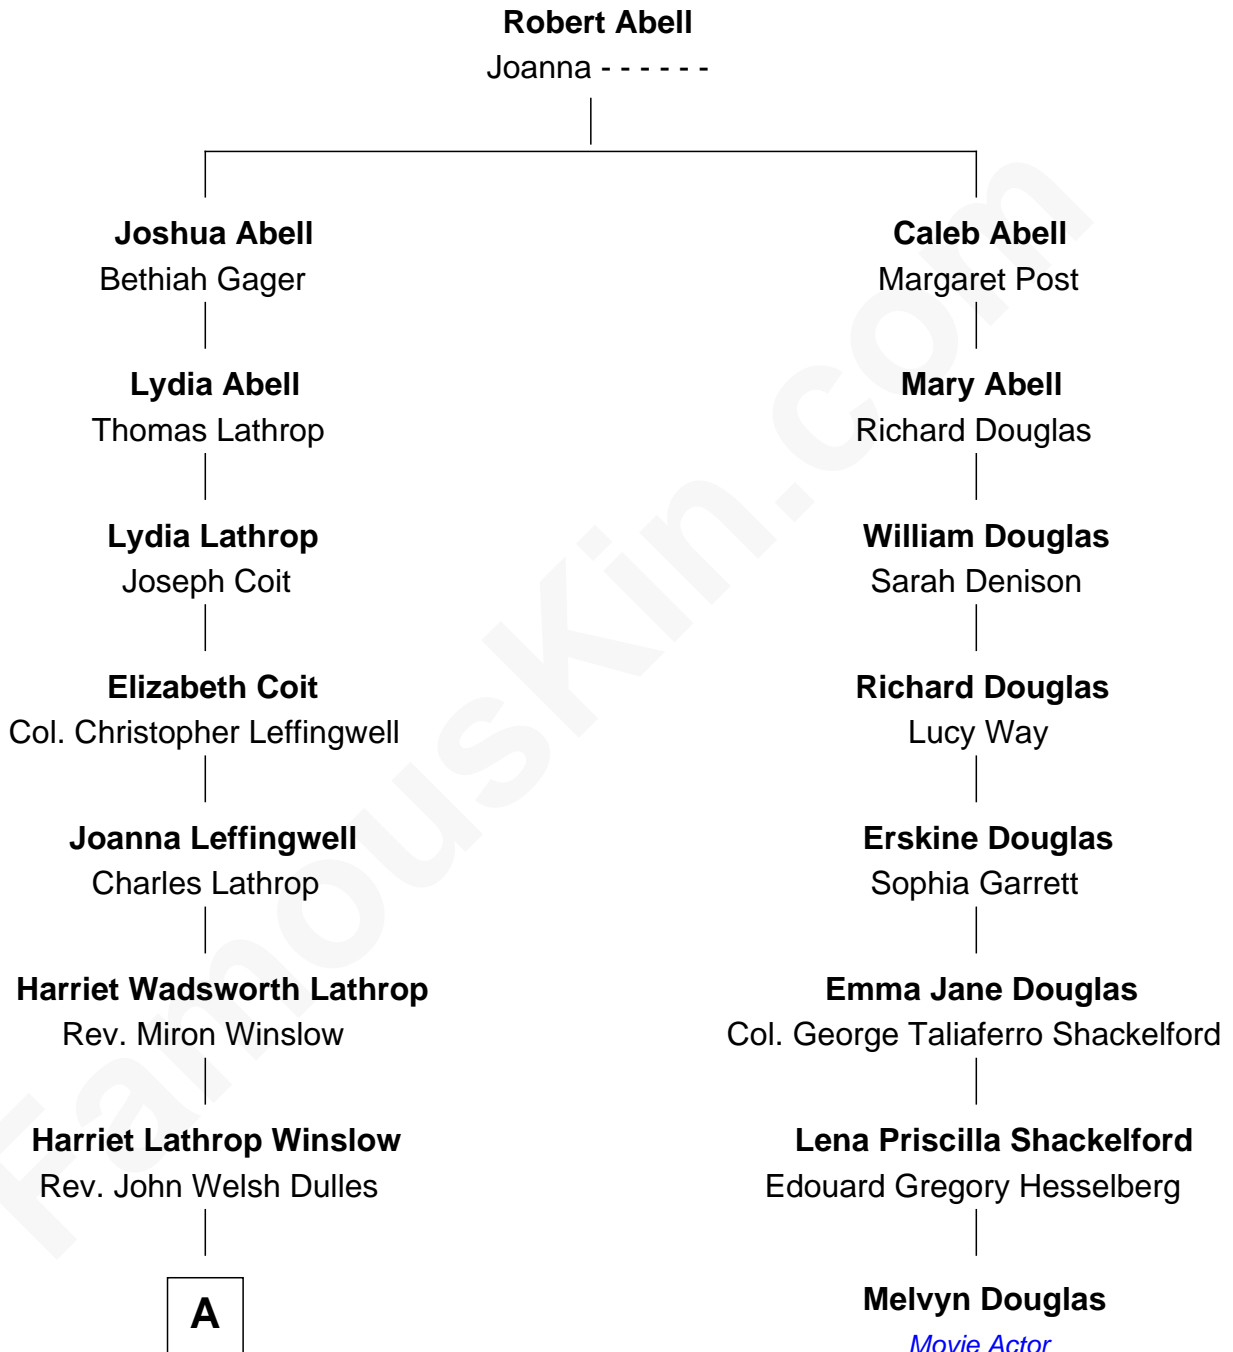

# FamousKin.com Relationship Chart of

**Allen Dulles**

*5th Director of the C.I.A.*

7th cousin 1 time removed of

**Melvyn Douglas**

*Movie Actor*

**A**

Allen Macy Dulles

Edith Foster

Allen Dulles

*5th Director of the C.I.A.*

FamousKin.com