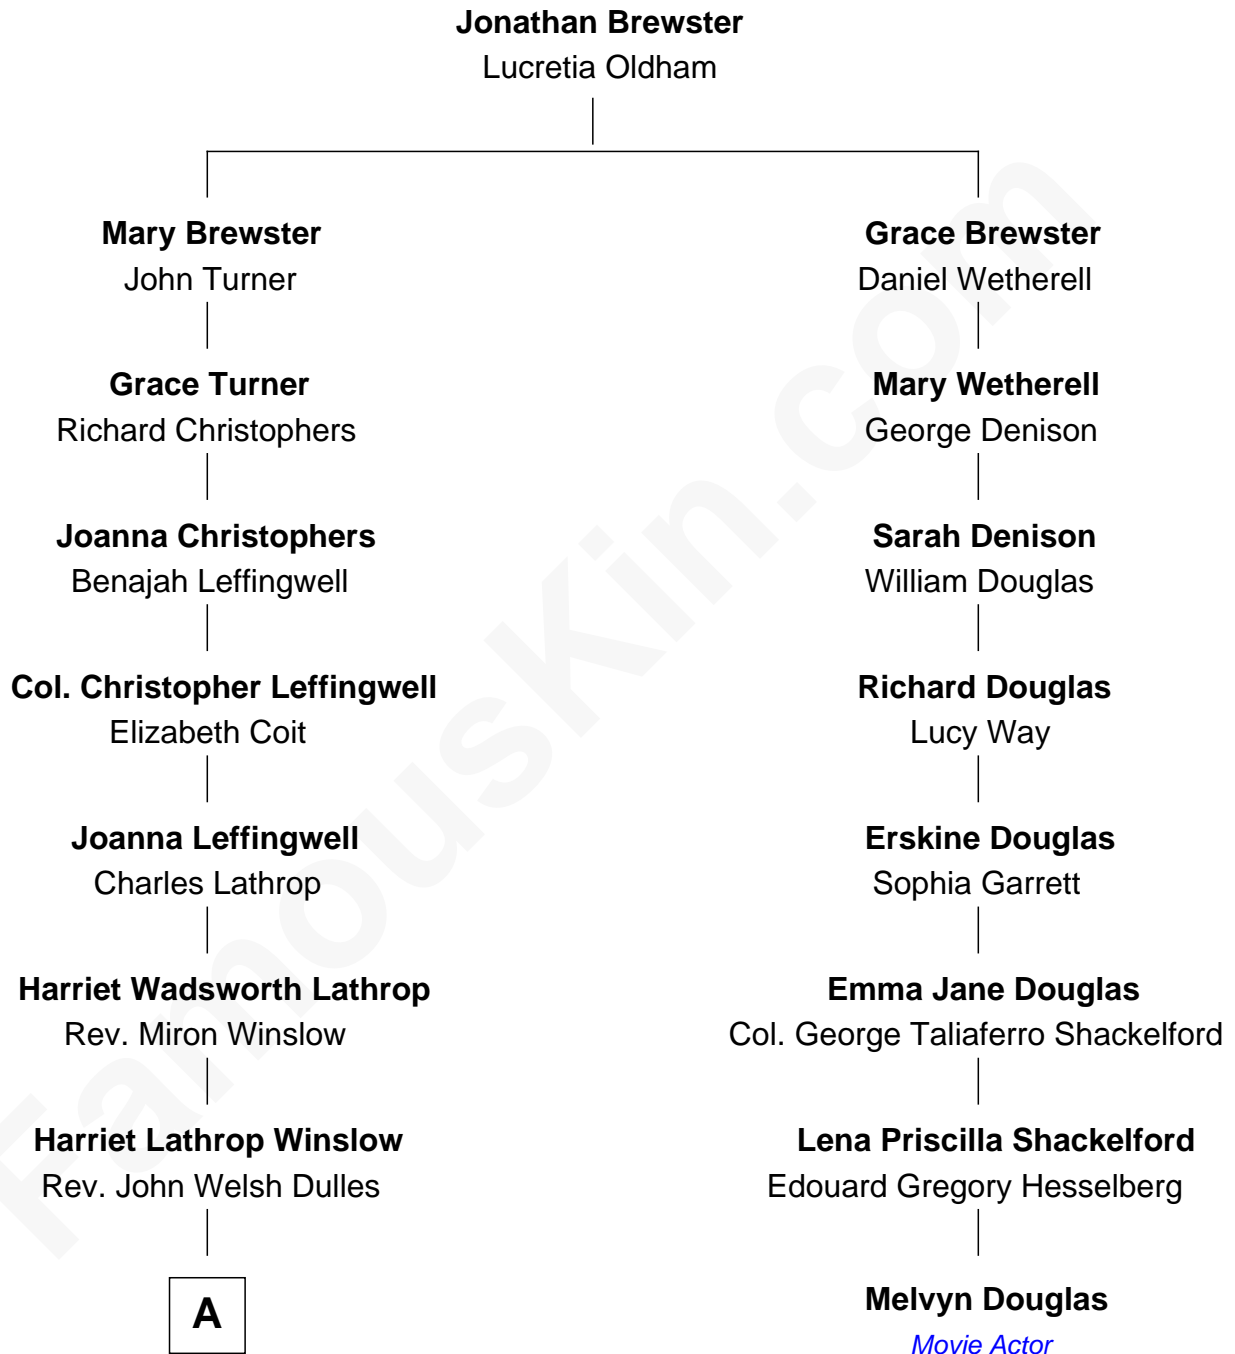

FamousKin.com Relationship Chart of

Allen Dulles

5th Director of the C.I.A.

7th cousin 1 time removed of

Melvyn Douglas

Movie Actor

A

Allen Macy Dulles

Edith Foster

Allen Dulles

5th Director of the C.I.A.

FamousKin.com