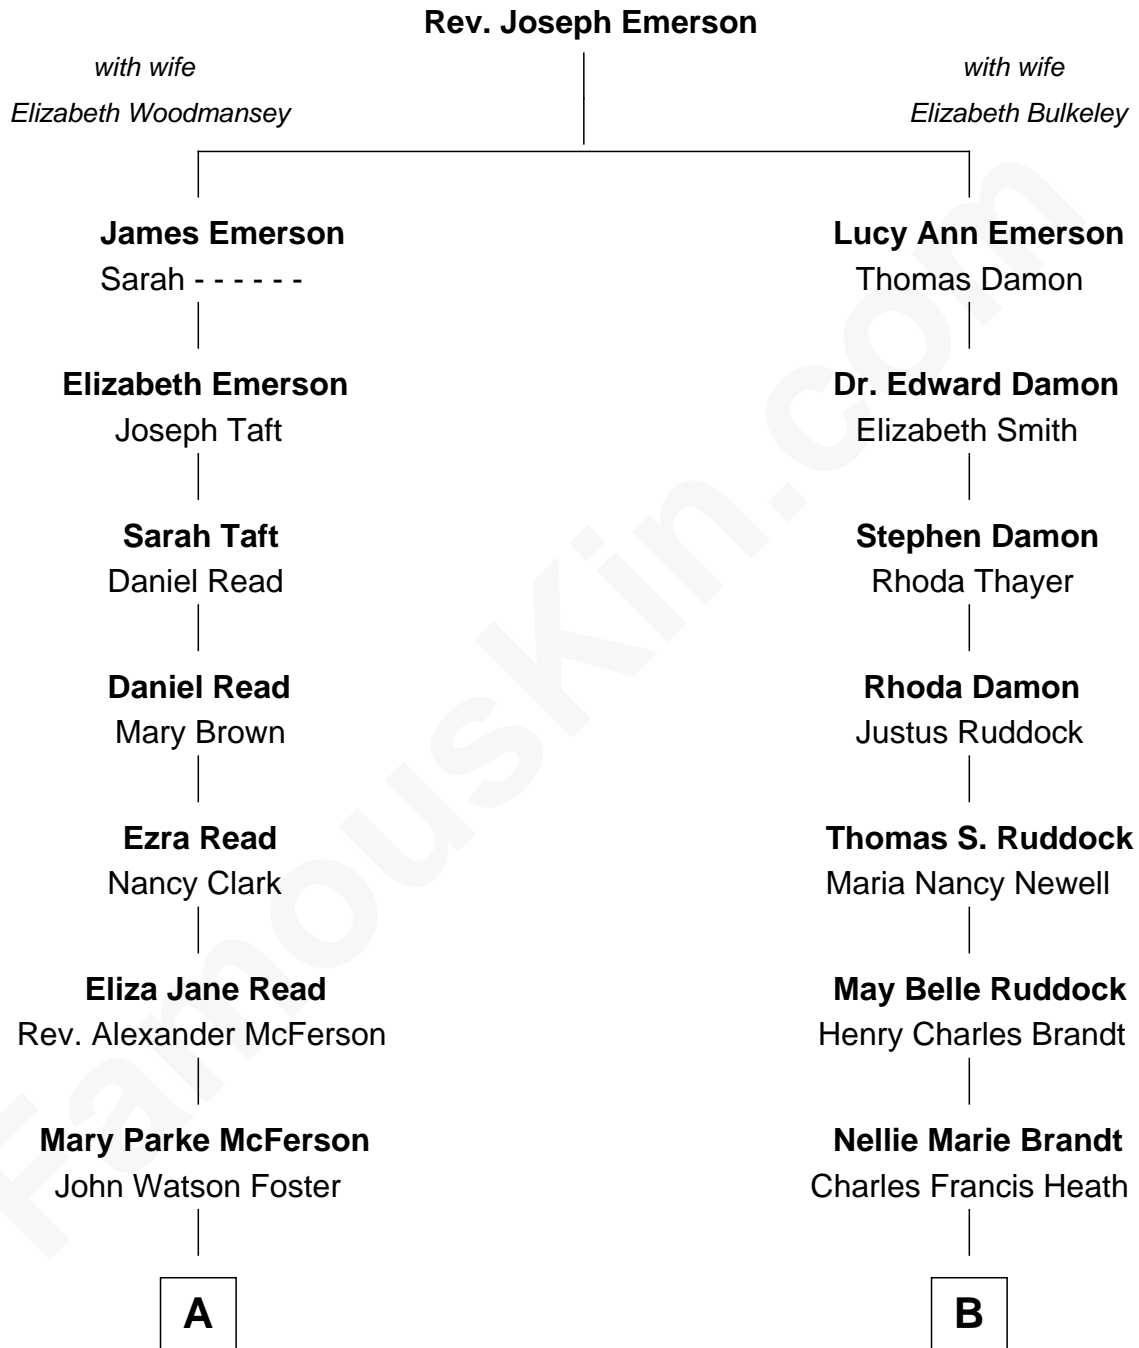

FamousKin.com Relationship Chart of

Allen Dulles

5th Director of the C.I.A.

8th cousin of

Sarah Palin

9th Governor of Alaska

A

Edith Foster
Allen Macy Dulles

Allen Dulles
5th Director of the C.I.A.

B

Charles Richard Heath
Sarah Sheeran

Sarah Palin
9th Governor of Alaska

FamousKin.com