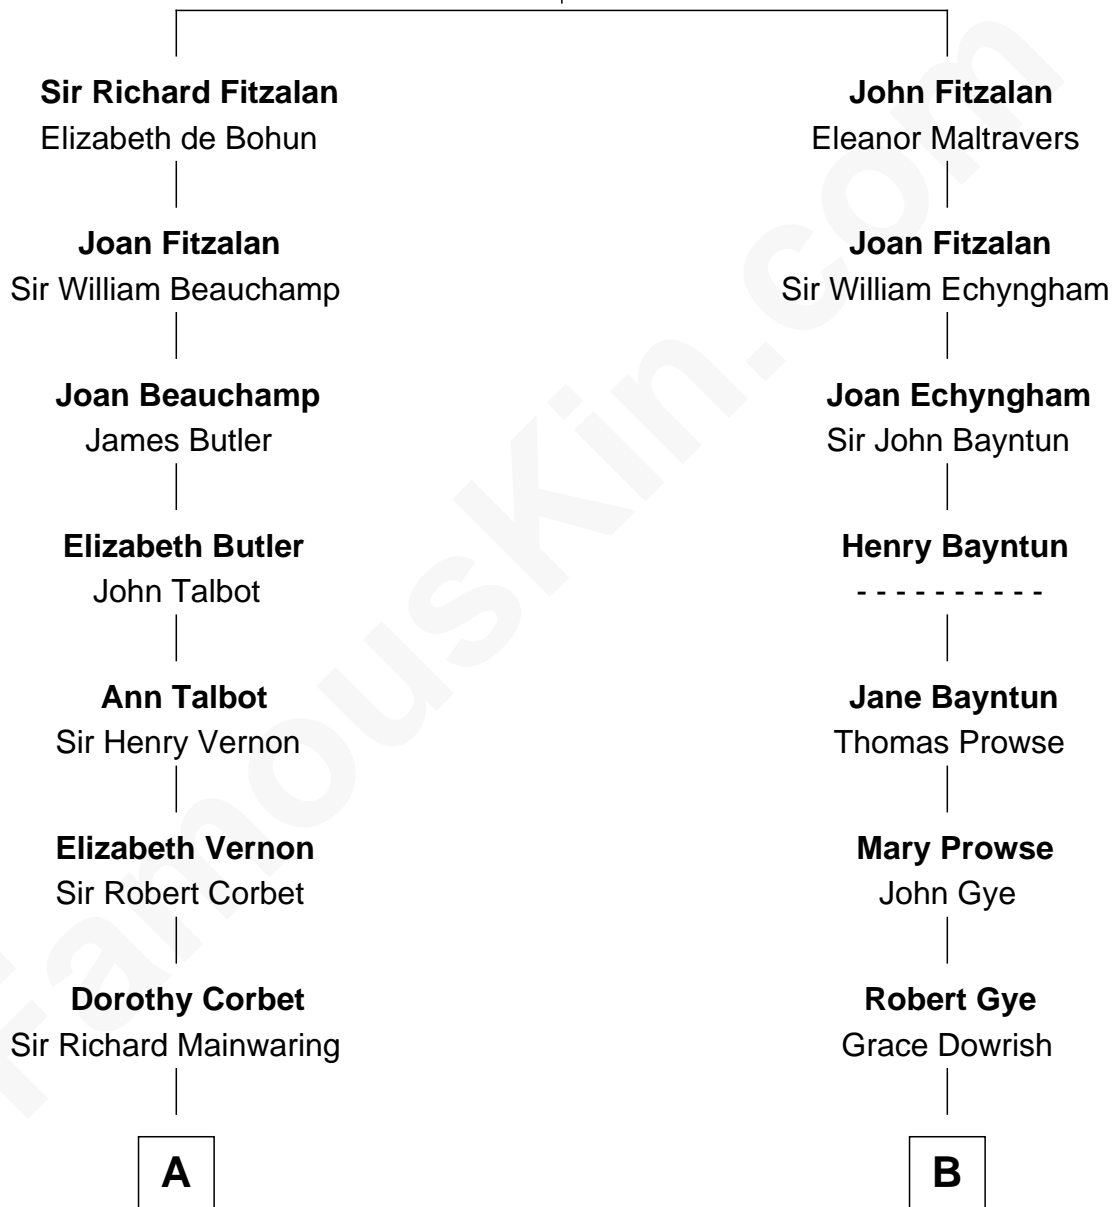

FamousKin.com Relationship Chart of

Allen Dulles

5th Director of the C.I.A.

18th cousin 1 time removed of

Sarah Palin

9th Governor of Alaska

Richard Fitzalan
Eleanor Plantagenet

C

Harriet Lathrop Winslow
Rev. John Welsh Dulles

Allen Macy Dulles
Edith Foster

Allen Dulles
5th Director of the C.I.A.

D

Charles Richard Heath
Sarah Sheeran

Sarah Palin
9th Governor of Alaska

FamousKin.com