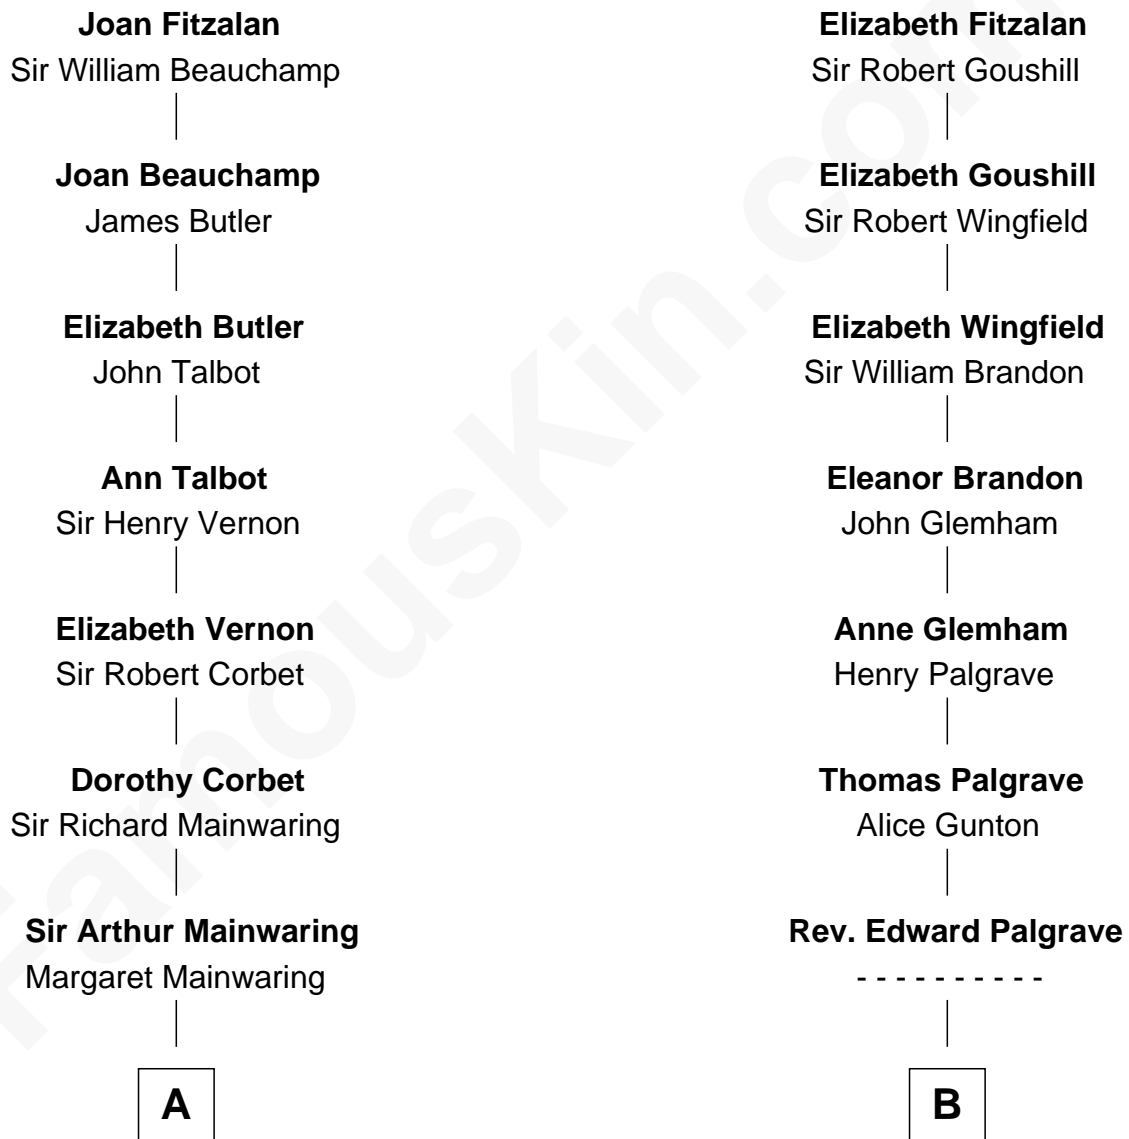

FamousKin.com Relationship Chart of

Allen Dulles

5th Director of the C.I.A.

18th cousin 2 times removed of

Sarah Palin

9th Governor of Alaska

Sir Richard Fitzalan

Elizabeth de Bohun

C

Allen Macy Dulles

Edith Foster

Allen Dulles

5th Director of the C.I.A.

D

Charles R. Heath

Alice Adeline Oriel

Charles Francis Heath

Nellie Marie Brandt

Charles Richard Heath

Sarah Sheeran

Sarah Palin

9th Governor of Alaska

FamousKin.com