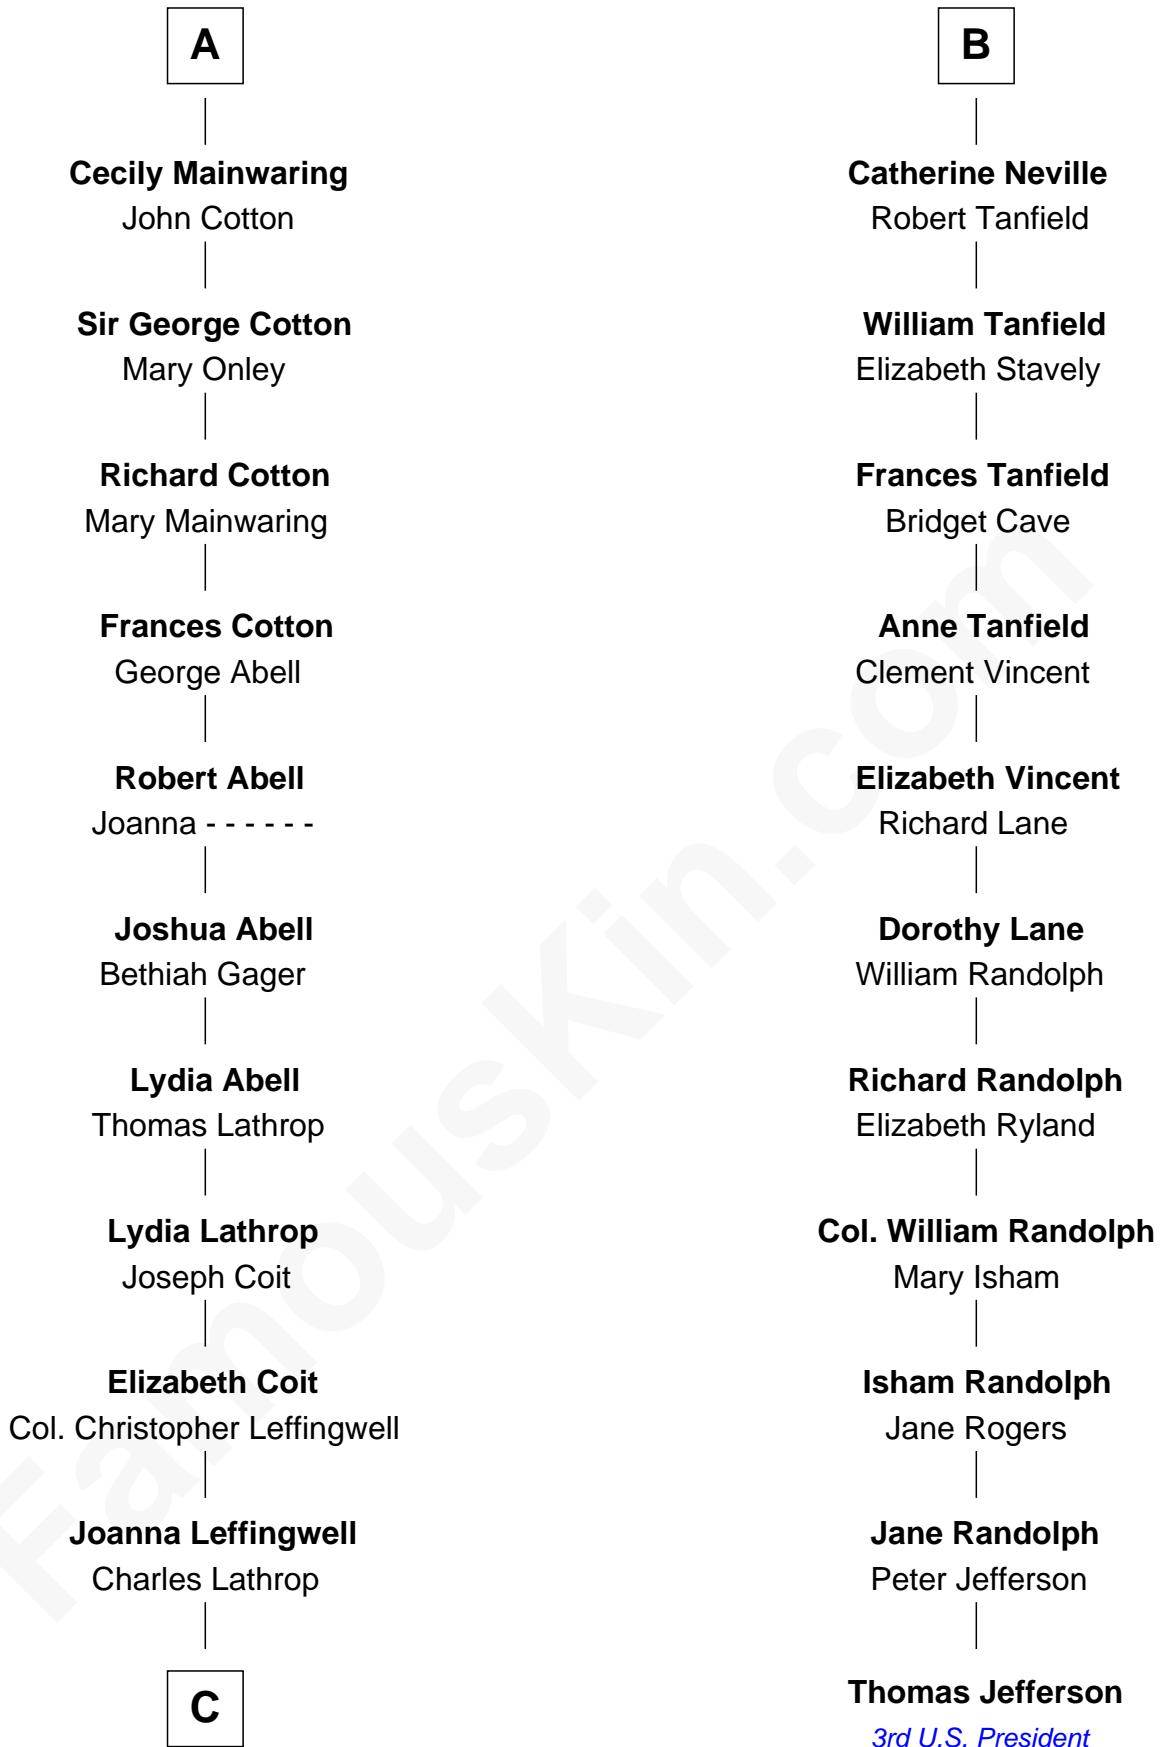

FamousKin.com Relationship Chart of

Allen Dulles

5th Director of the C.I.A.

17th cousin 3 times removed of

Thomas Jefferson

3rd U.S. President and Signer of the Declaration of Independence

Sir Roger de Quincy

Helen of Galloway

Margaret de Quincy

Sir William de Ferrers

Joan de Ferrers

Sir Thomas de Berkeley

Sir Maurice de Berkeley

Eve la Zouche

Thomas de Berkeley

Sir John de Neville

Maude de Percy

Sir Ralph Neville

Joan Beaufort

Sir Edward Neville

Katherine Howard

B

C