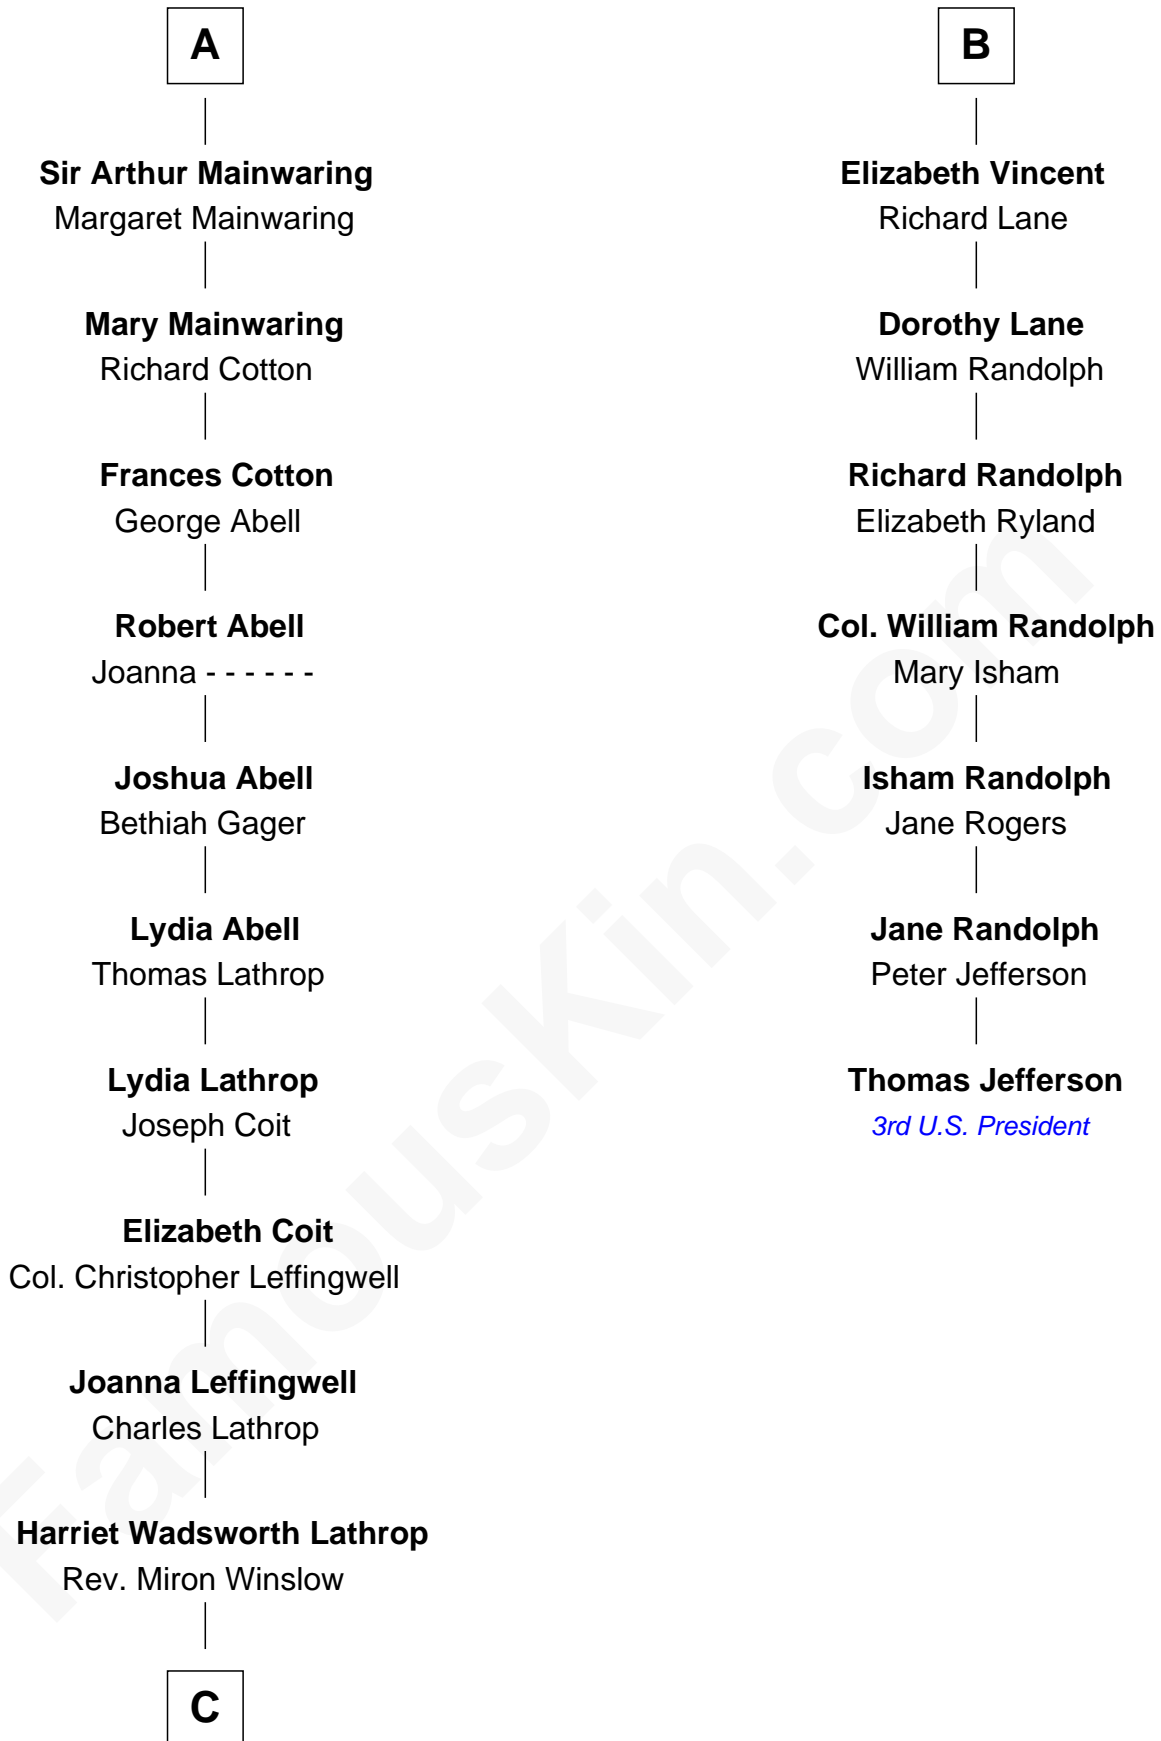

# FamousKin.com Relationship Chart of

**Allen Dulles**

*5th Director of the C.I.A.*

13th cousin 6 times removed of

**Thomas Jefferson**

*3rd U.S. President and Signer of the Declaration of Independence*

C

Harriet Lathrop Winslow  
Rev. John Welsh Dulles

Allen Macy Dulles  
Edith Foster

Allen Dulles  
*5th Director of the C.I.A.*

FamousKin.com