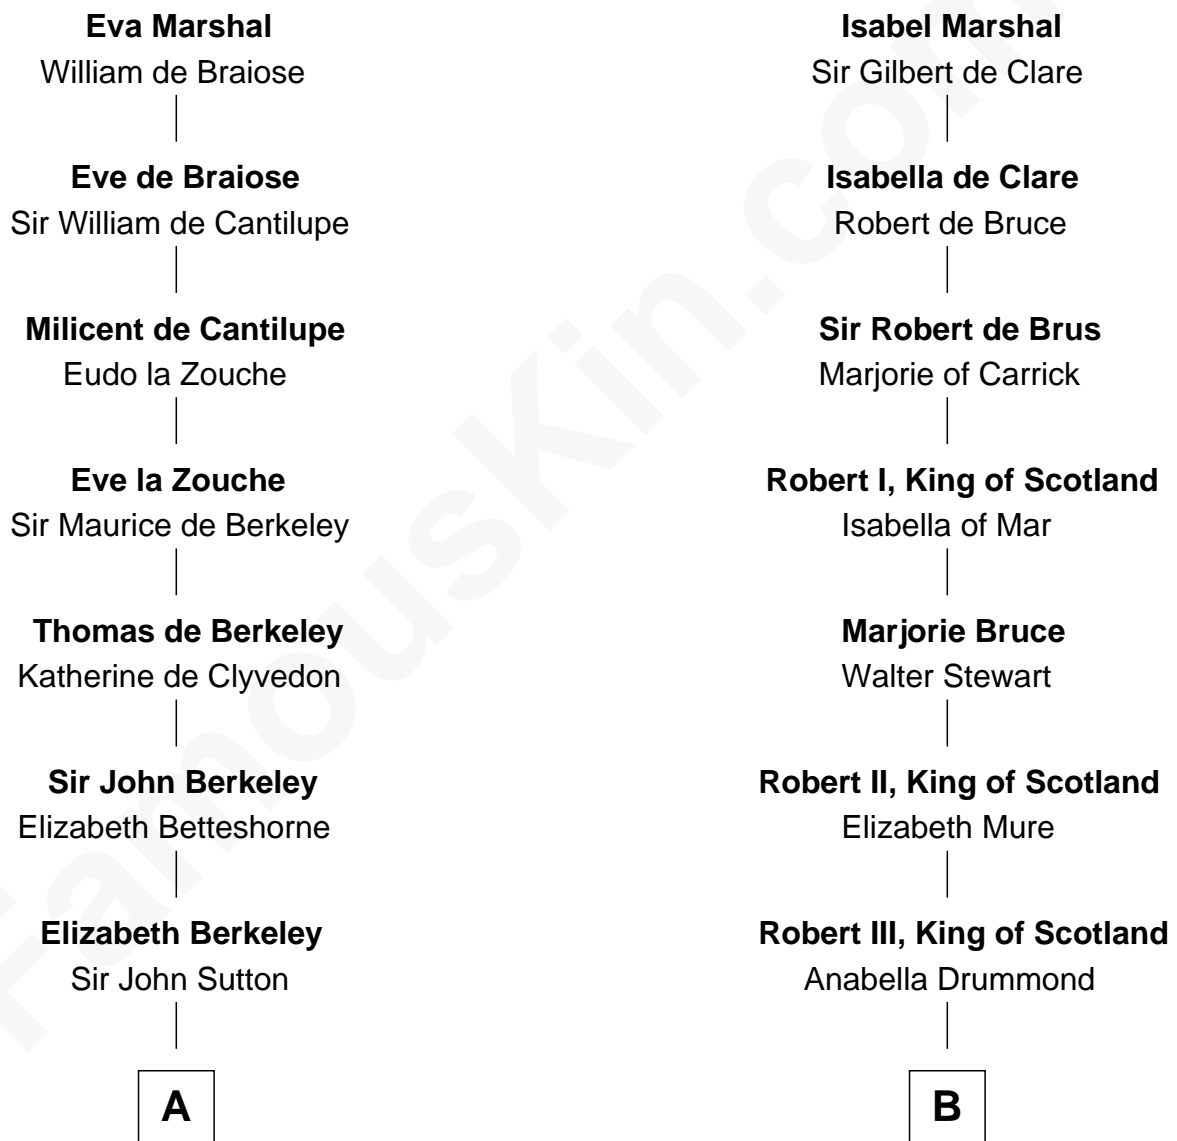

FamousKin.com Relationship Chart of

Allen Dulles

5th Director of the C.I.A.

20th cousin 1 time removed of

Alexander Hamilton

1st U.S. Secretary of the Treasury

Sir William Marshal

Isabel de Clare

C

Joanna Leffingwell

Charles Lathrop

Harriet Wadsworth Lathrop

Rev. Miron Winslow

Harriet Lathrop Winslow

Rev. John Welsh Dulles

Allen Macy Dulles