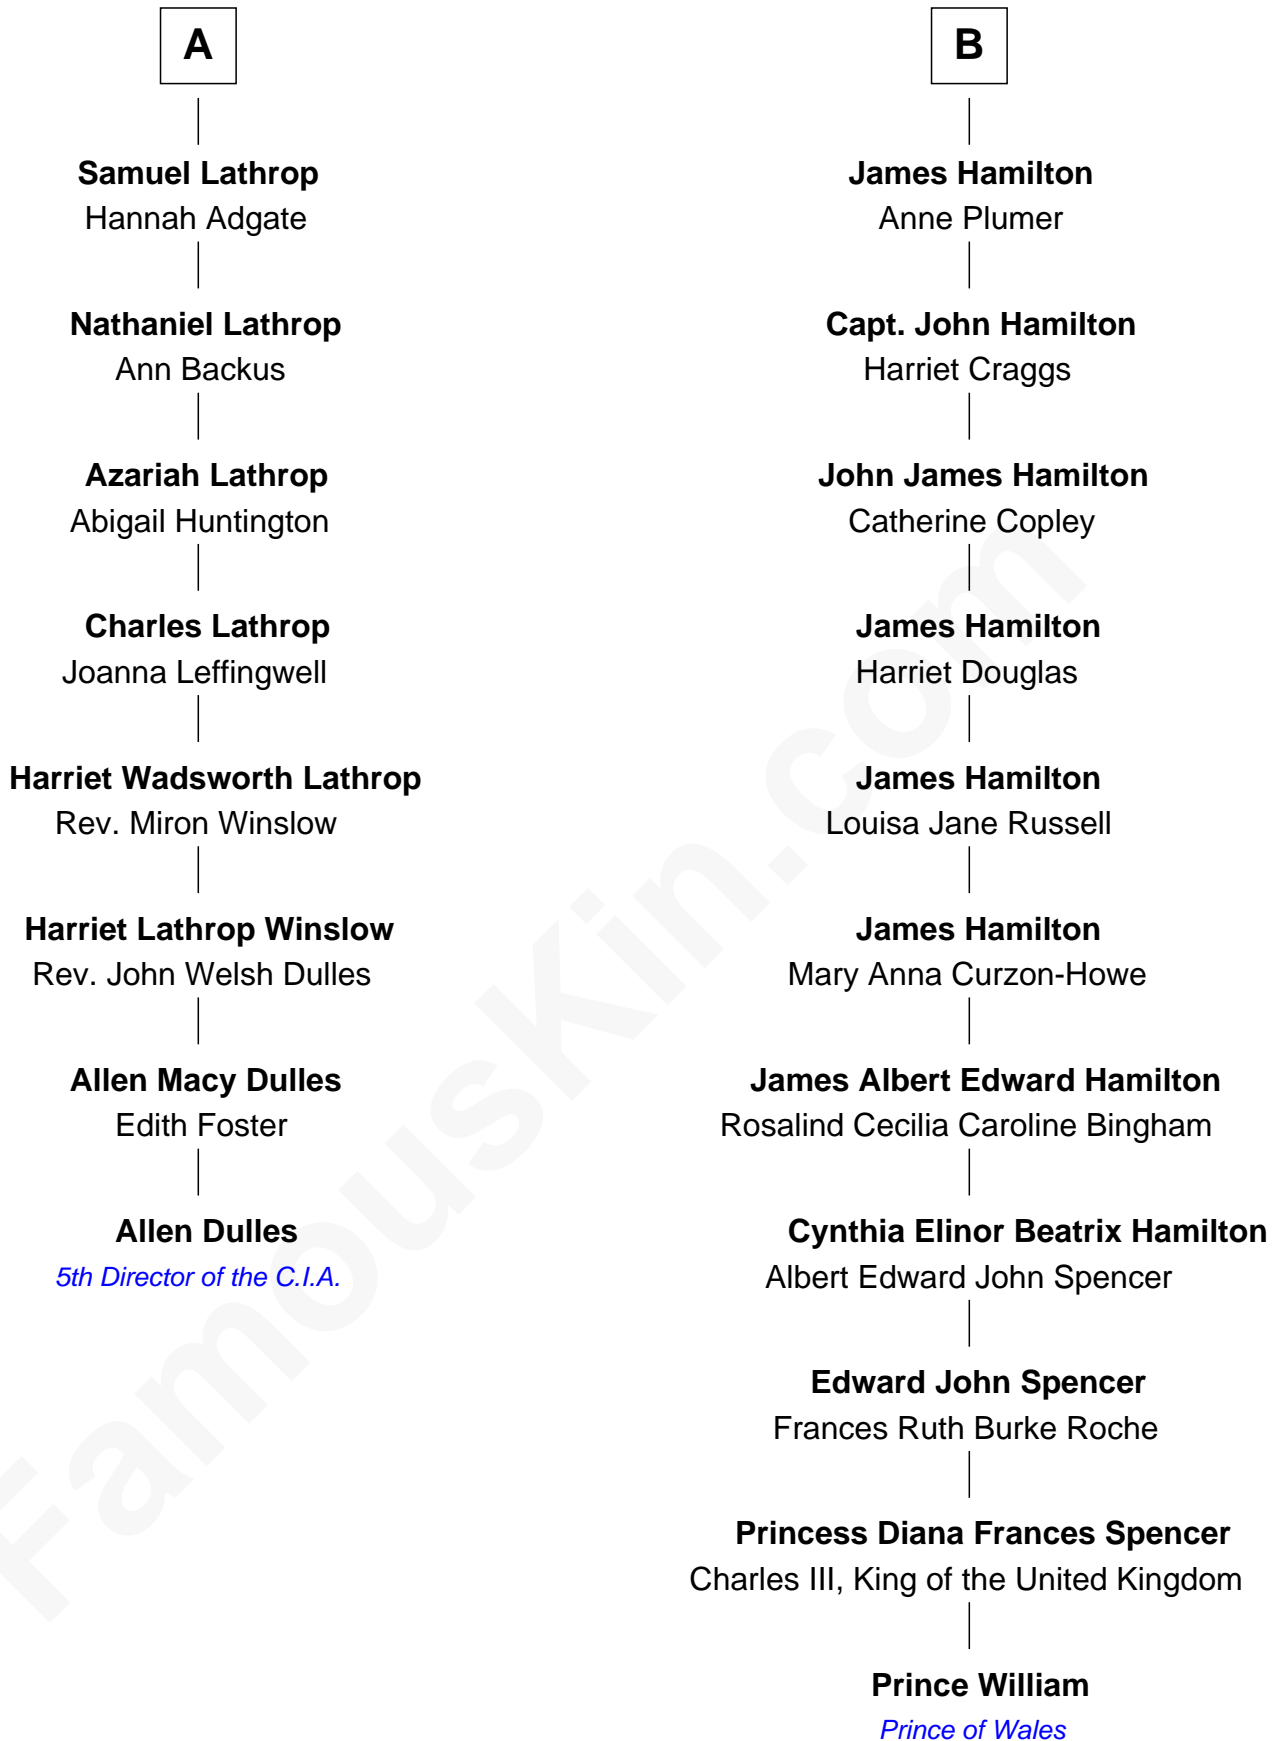

# FamousKin.com Relationship Chart of

**Allen Dulles**

*5th Director of the C.I.A.*

14th cousin 3 times removed of

**Prince William**

*Prince of Wales*

**Sir John Colepepper**

Agnes Gainsford

William photo by [InSapphoWeTrust](#) (CC BY-SA 2.0)