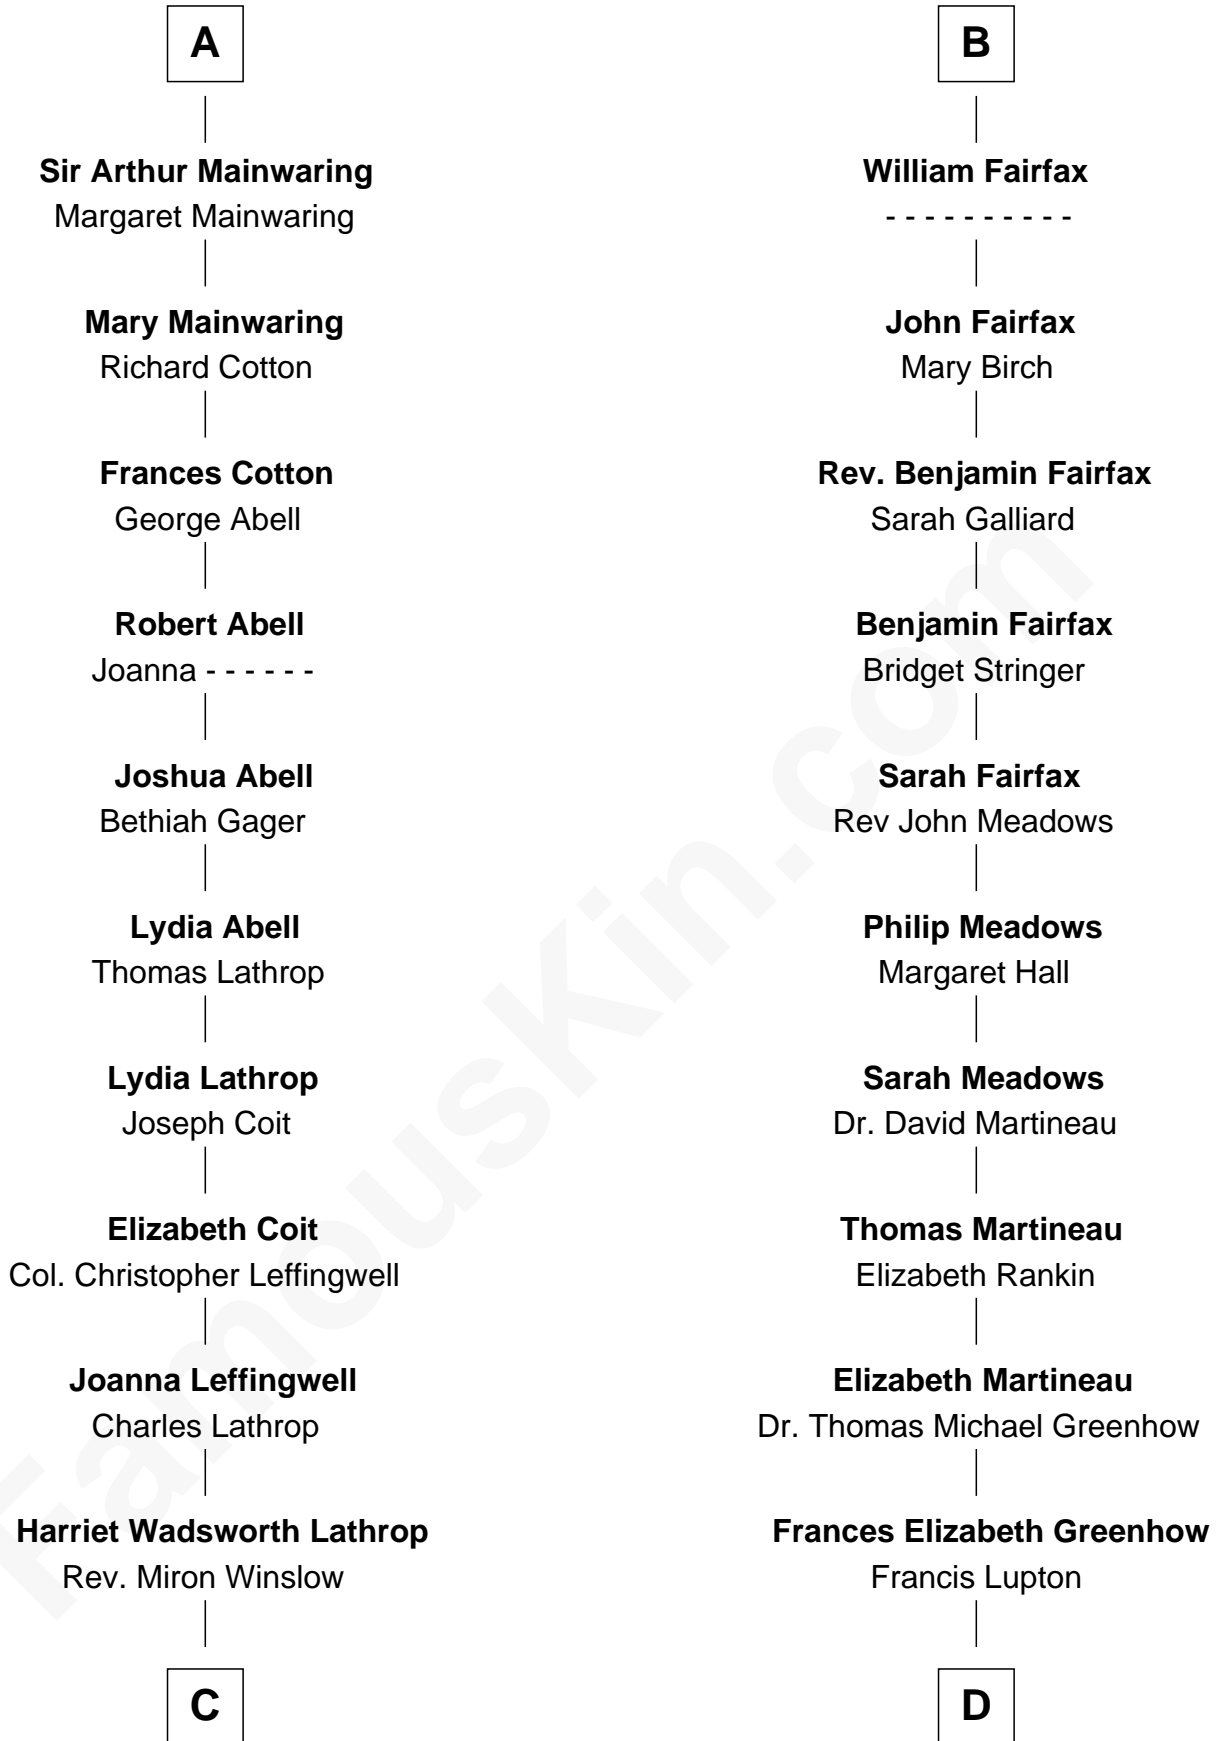

# FamousKin.com Relationship Chart of

**Allen Dulles**

*5th Director of the C.I.A.*

19th cousin 2 times removed of

**Catherine Middleton**

*Princess of Wales*

**Elizabeth de Badlesmere**

*with husband  
Sir William de Bohun*

**Joan Beauchamp**  
James Butler

**Elizabeth Mortimer**  
Sir Henry Percy

**Elizabeth Butler**  
John Talbot

**Sir Henry Percy**  
Eleanor Neville

**Ann Talbot**  
Sir Henry Vernon

**Sir Henry Percy**  
Eleanor Poynings

**Elizabeth Vernon**  
Sir Robert Corbet

**Margaret Percy**  
Sir William Gascoigne

**Dorothy Corbet**  
Sir Richard Mainwaring

**Agnes Gascoigne**  
Sir Thomas Fairfax

**A**

**B**

**C**

**Harriet Lathrop Winslow**  
Rev. John Welsh Dulles

**Allen Macy Dulles**  
Edith Foster

**Allen Dulles**  
*5th Director of the C.I.A.*

**D**

**Francis Martineau Lupton**  
Harriet Albina Davis

**Olive Christina Lupton**  
Richard Noel Middleton

**Peter Francis Middleton**  
Valerie Glassborow