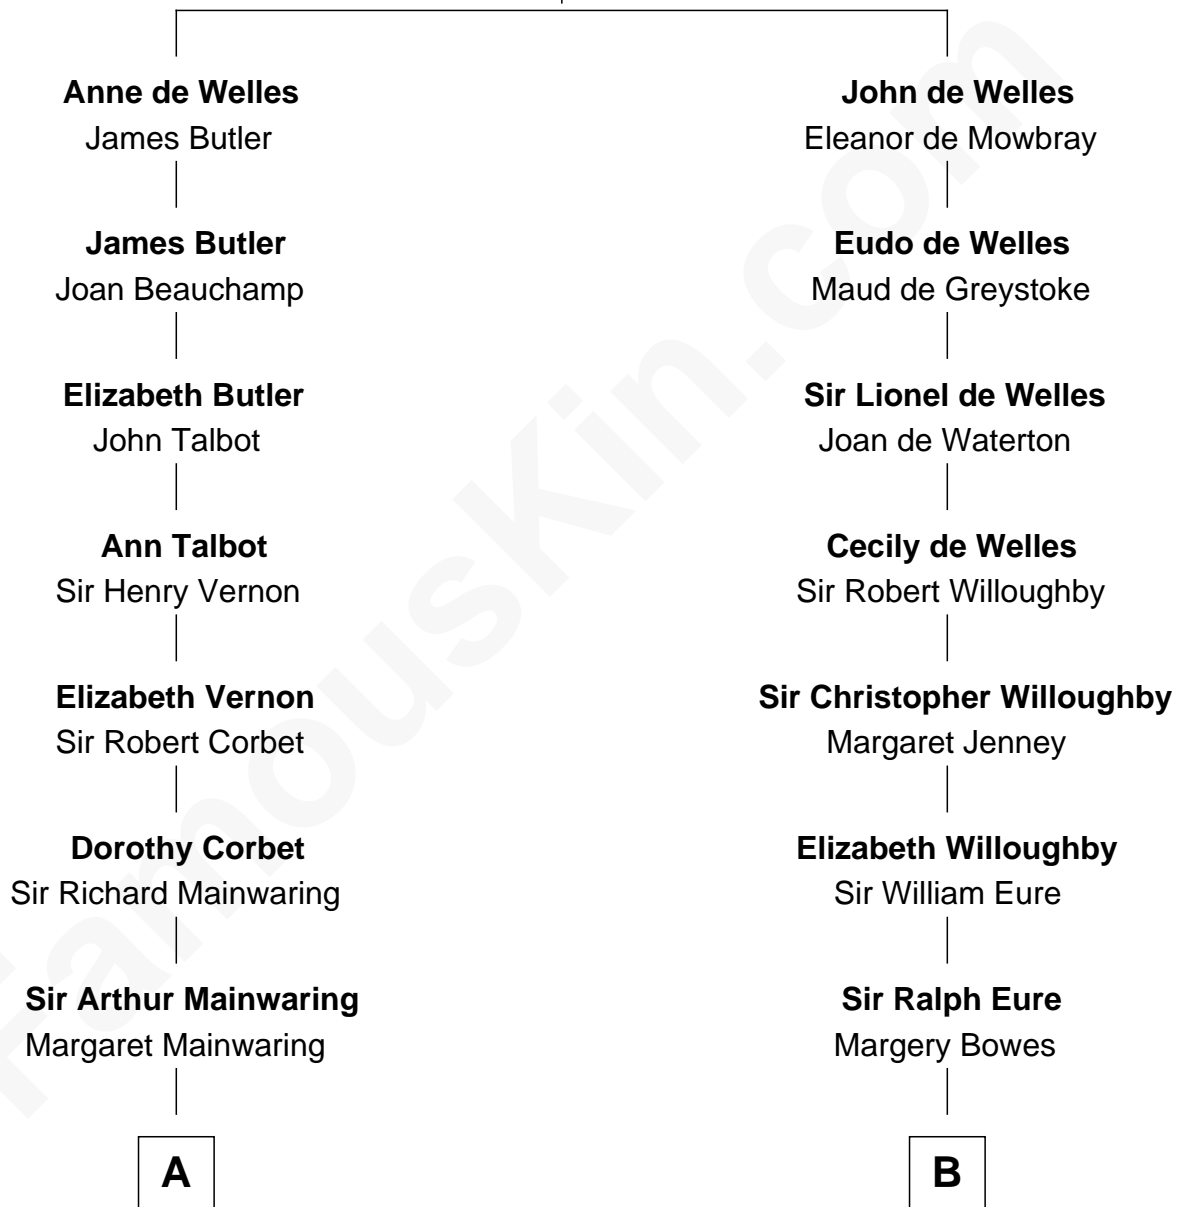

FamousKin.com Relationship Chart of

Allen Dulles

5th Director of the C.I.A.

18th cousin 3 times removed of

Catherine Middleton

Princess of Wales

John de Welles

Maud de Roos

C

Allen Macy Dulles

Edith Foster

Allen Dulles

5th Director of the C.I.A.

D

John Harrison

Jane Hill