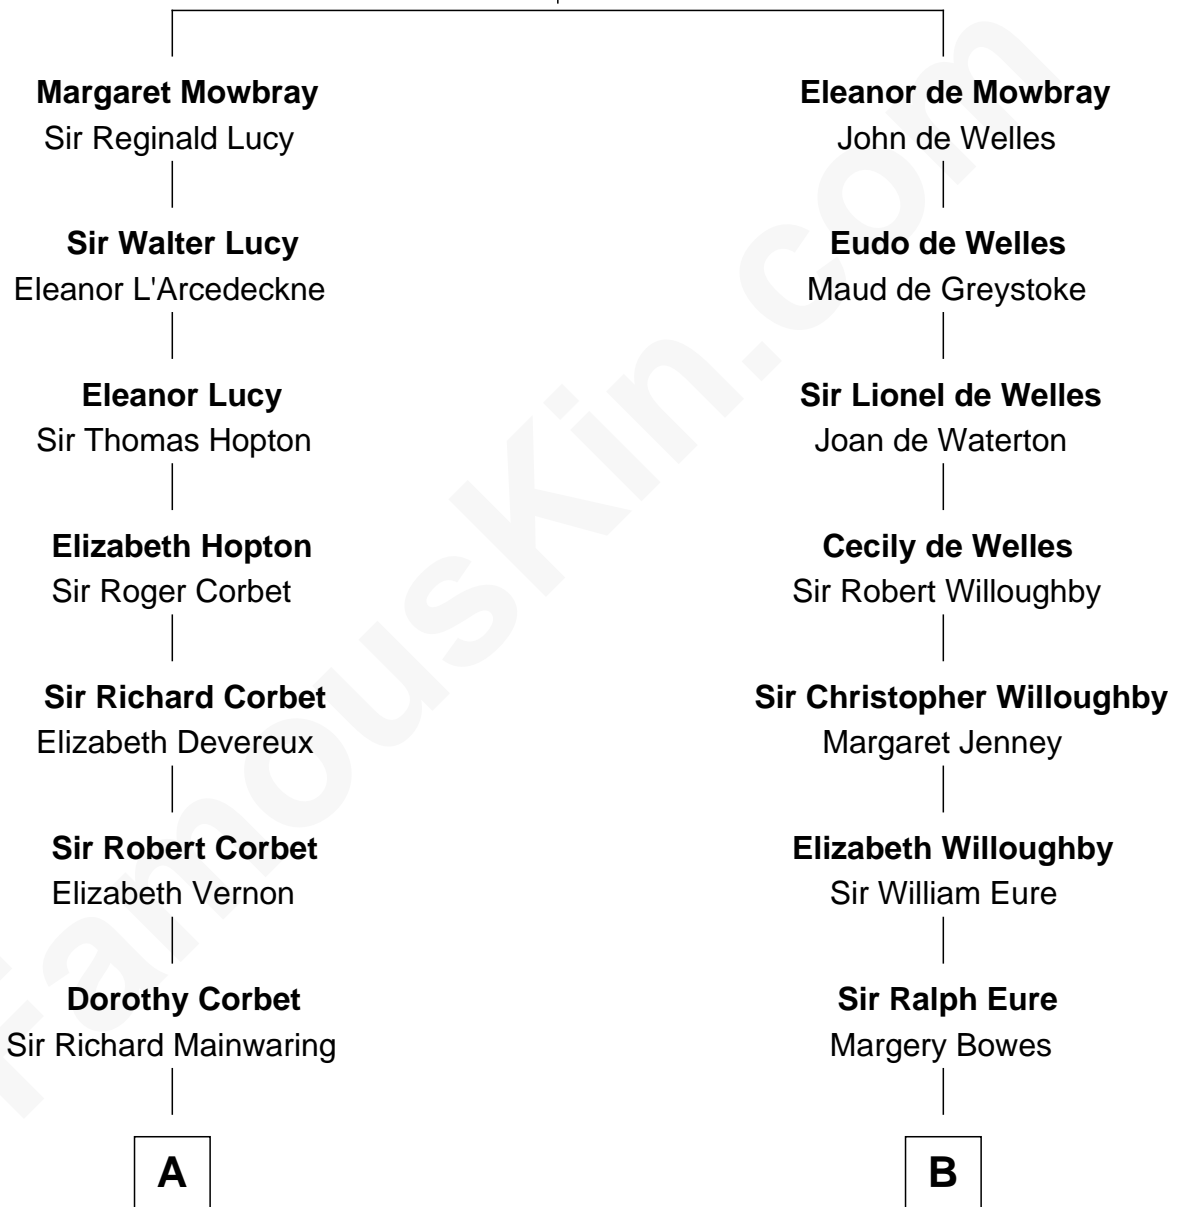

FamousKin.com Relationship Chart of

Allen Dulles

5th Director of the C.I.A.

19th cousin 2 times removed of

Catherine Middleton

Princess of Wales

John de Mowbray
Elizabeth de Segrave

C