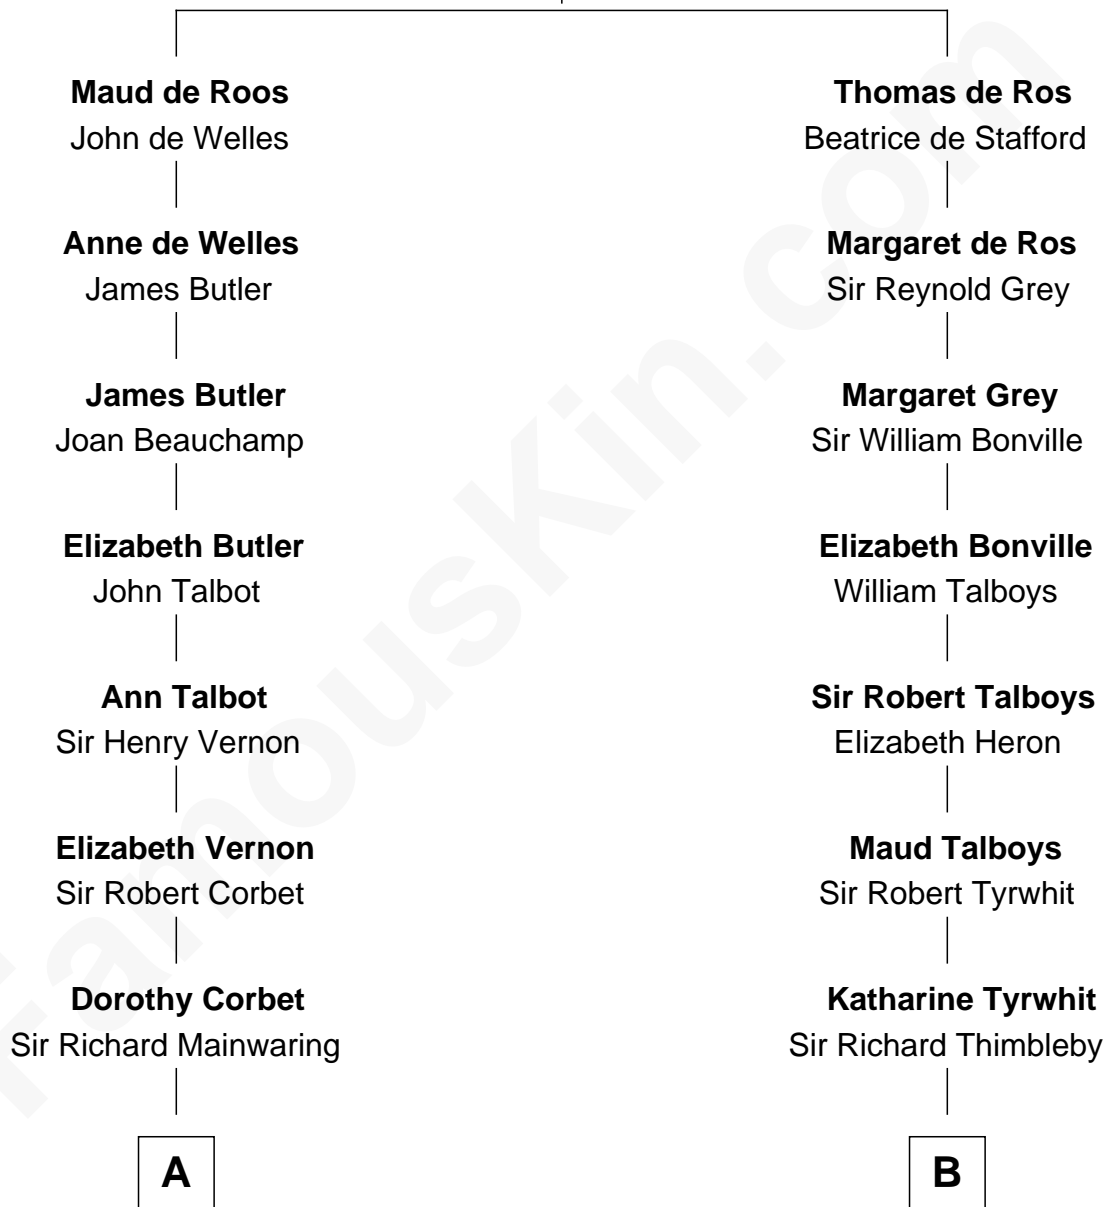

# FamousKin.com Relationship Chart of

**Allen Dulles**

*5th Director of the C.I.A.*

19th cousin 1 time removed of

**Anna Gunn**

*TV and Movie Actress*

**Sir William de Ros**  
Margery de Badlesmere

**C**

**Harriet Lathrop Winslow**  
Rev. John Welsh Dulles

**Allen Macy Dulles**  
Edith Foster

**Allen Dulles**  
*5th Director of the C.I.A.*

**D**

**Luther N. Day**  
Ida McKinley Barber

**Ida McKinley Day**  
Clemens Earl Gunn