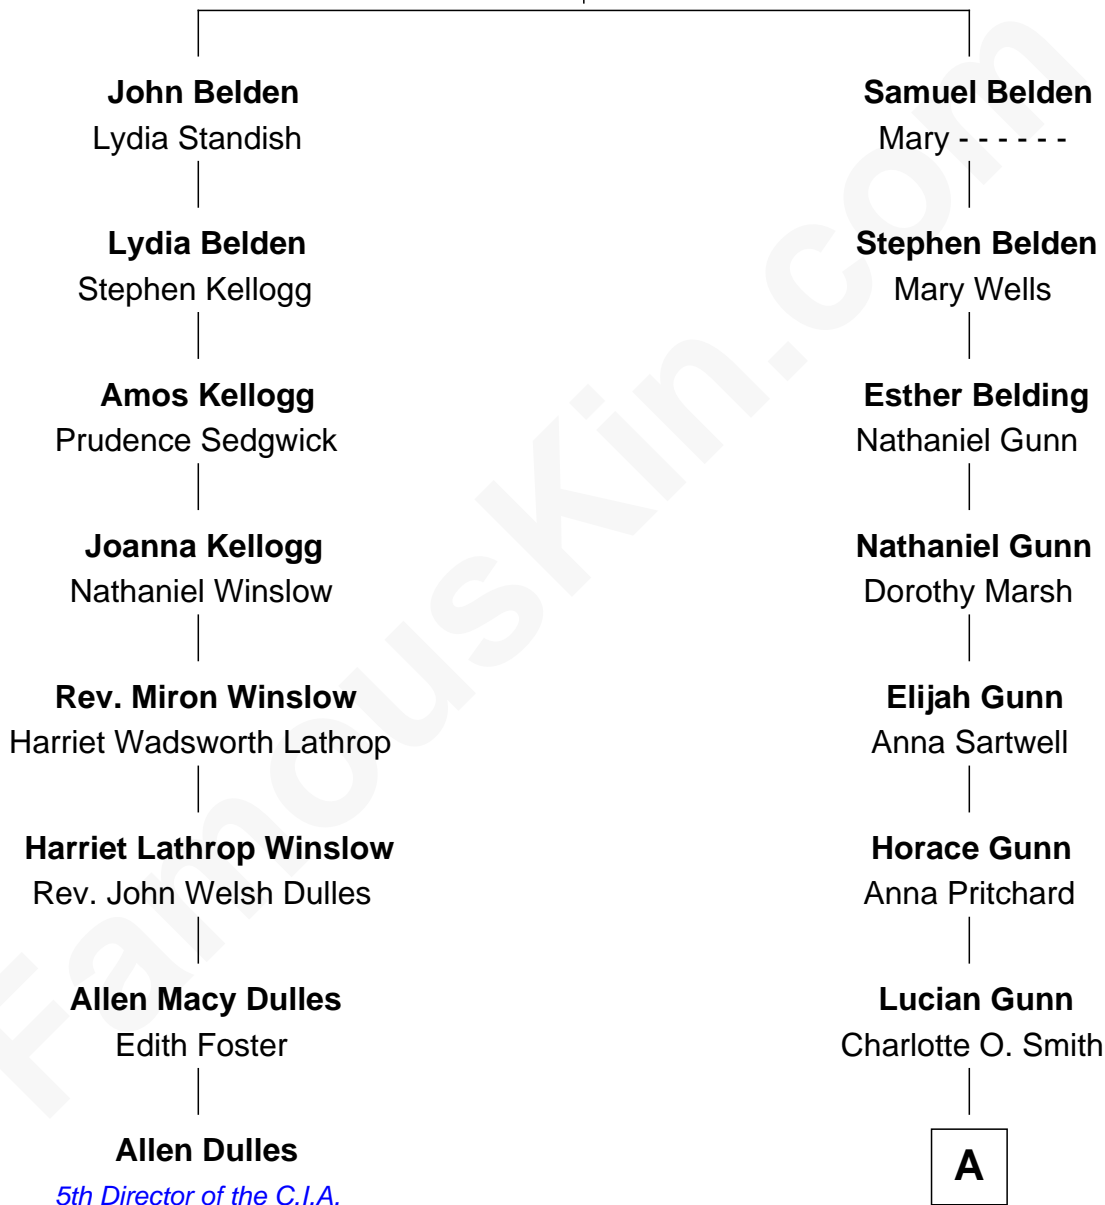

FamousKin.com Relationship Chart of

Allen Dulles

5th Director of the C.I.A.

7th cousin 4 times removed of

Anna Gunn

TV and Movie Actress

Richard Belden
Margaret Ackrenden

A

Charles Henry Gunn
Elizabeth Ann Whitlock

Earl Leland Gunn
Rose C. Clemens

Clemens Earl Gunn
Ida McKinley Day

Clemens Earl Gunn
Sharon Anna Kathryn Peters

Anna Gunn
TV and Movie Actress