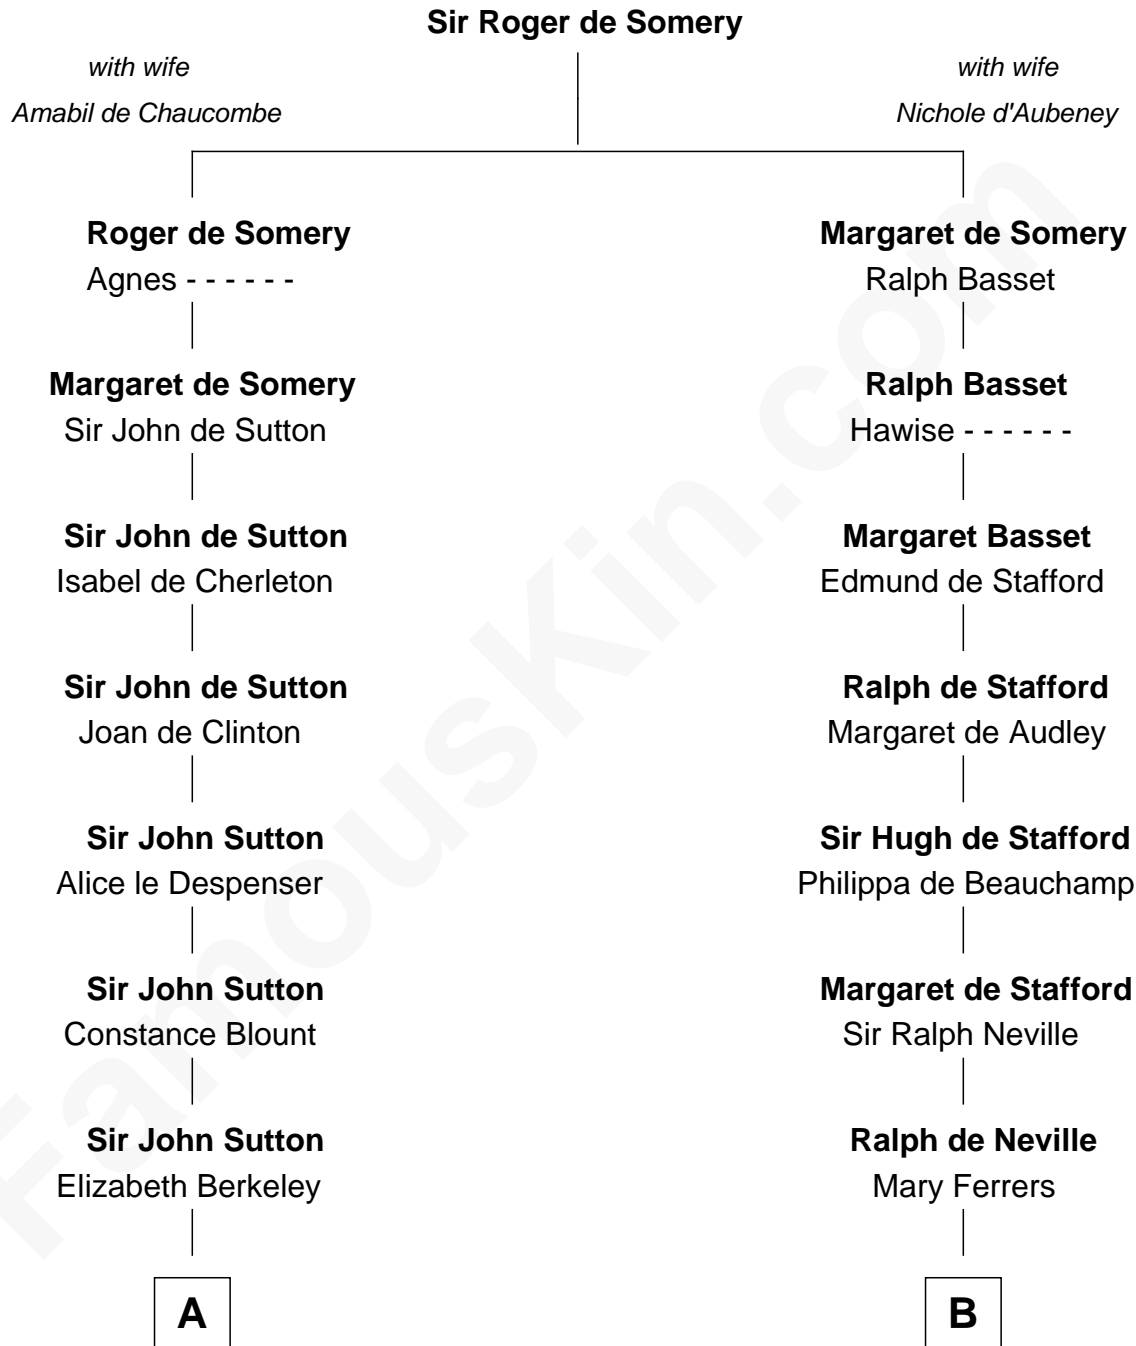

# FamousKin.com Relationship Chart of

**Allen Dulles**

*5th Director of the C.I.A.*

19th cousin 2 times removed of

**Harriet Martineau**

*Author of The Hour and the Man*

**C**

**Joanna Leffingwell**  
Charles Lathrop

**Harriet Wadsworth Lathrop**  
Rev. Miron Winslow

**Harriet Lathrop Winslow**  
Rev. John Welsh Dulles

**Allen Macy Dulles**  
Edith Foster

**Allen Dulles**  
*5th Director of the C.I.A.*

**D**

**Sarah Meadows**  
Dr. David Martineau