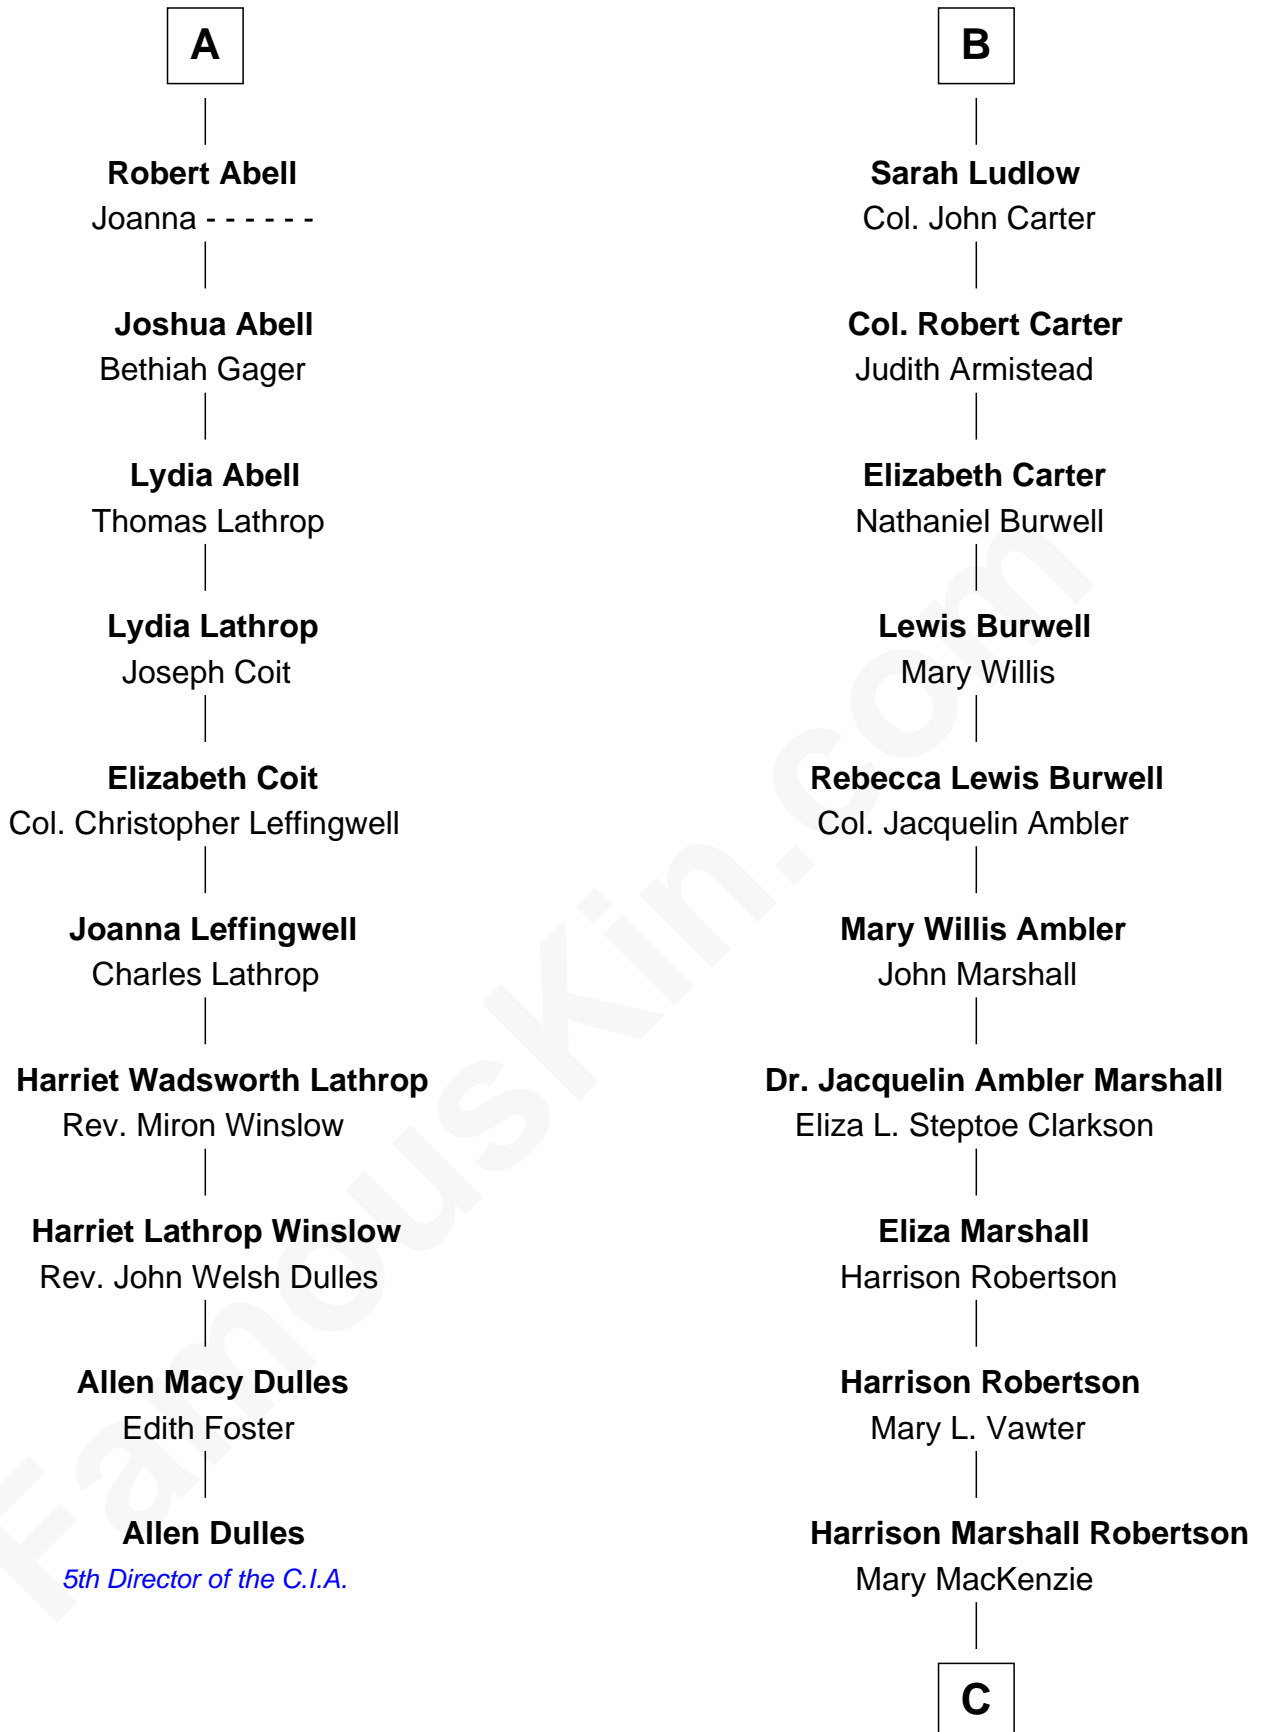

FamousKin.com Relationship Chart of

Allen Dulles

5th Director of the C.I.A.

16th cousin 2 times removed of

Mary Chapin Carpenter

Singer and Songwriter

Sir Walter Blount

Sancha de Ayala

Sir George Cotton

Mary Onley

Richard Cotton

Mary Mainwaring

Frances Cotton

George Abell

A

Sir Thomas Blount

George Ludlow

Thomas Ludlow

Jane Pyle

Gabriel Ludlow

Phillis - - - - -

B

C

Mary Bowie Robertson
Chapin Carpenter