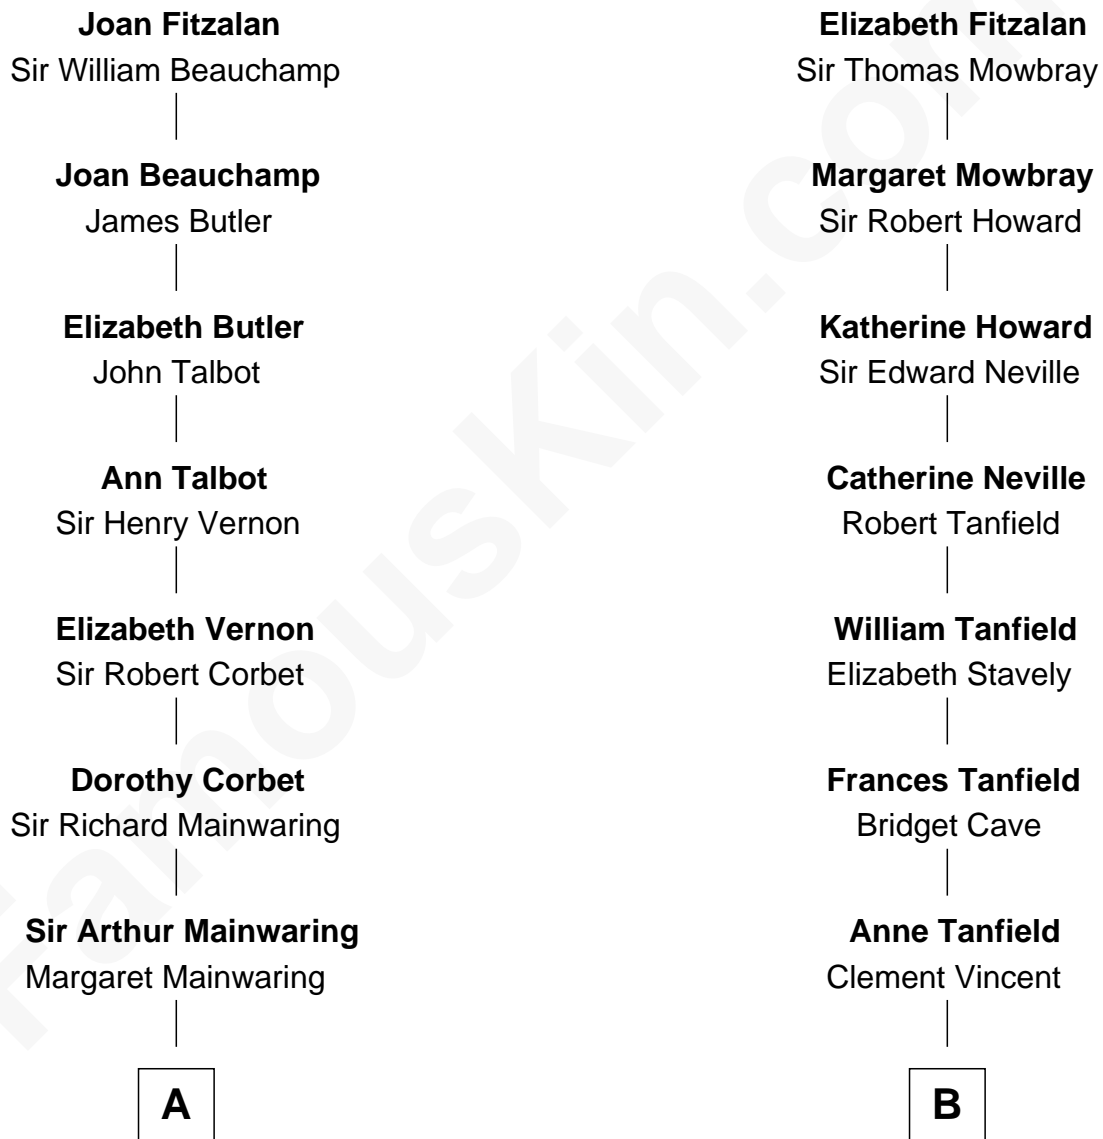

# FamousKin.com Relationship Chart of

**Allen Dulles**

*5th Director of the C.I.A.*

18th cousin 2 times removed of

**Mary Chapin Carpenter**

*Singer and Songwriter*

**Sir Richard Fitzalan**

Elizabeth de Bohun

**C**

**Allen Macy Dulles**

Edith Foster

**Allen Dulles**

*5th Director of the C.I.A.*

**D**

**Harrison Robertson**

Mary L. Vawter