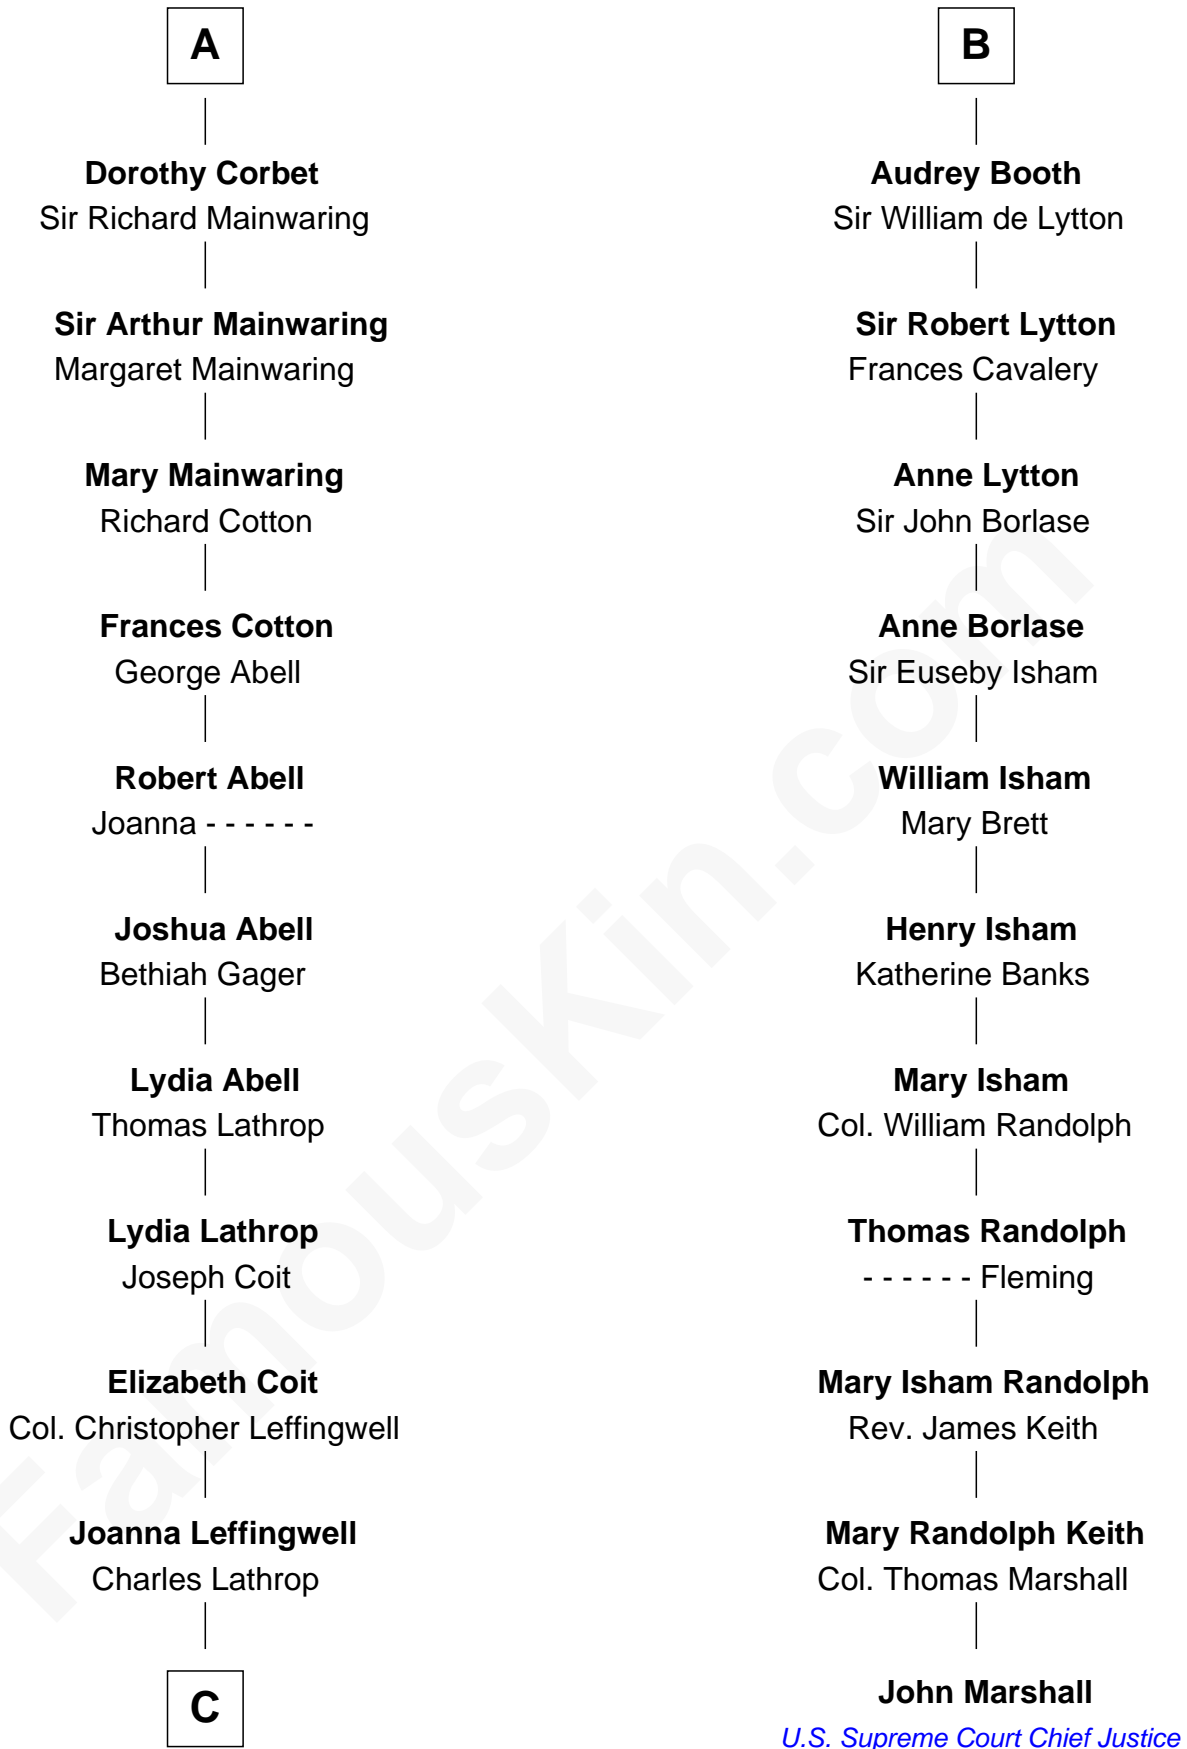

# FamousKin.com Relationship Chart of

**Allen Dulles**

*5th Director of the C.I.A.*

17th cousin 3 times removed of

**John Marshall**

*4th Chief Justice of the U.S. Supreme Court*

**C**

—  
**Harriet Wadsworth Lathrop**

Rev. Miron Winslow

—  
**Harriet Lathrop Winslow**

Rev. John Welsh Dulles

—  
**Allen Macy Dulles**

Edith Foster

—  
**Allen Dulles**

*5th Director of the C.I.A.*

FamousKin.com