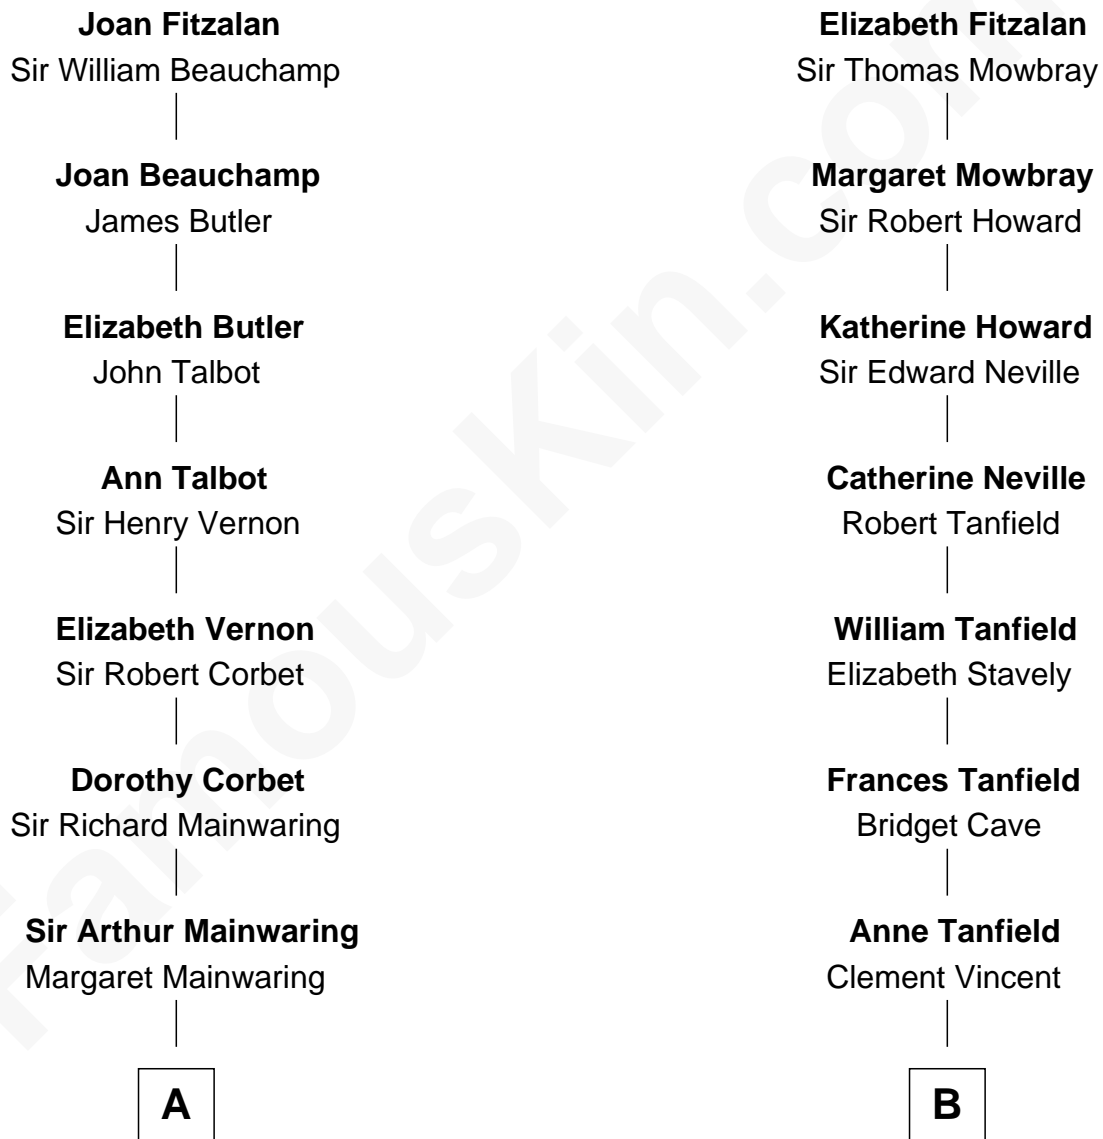

# FamousKin.com Relationship Chart of

**Allen Dulles**

*5th Director of the C.I.A.*

14th cousin 4 times removed of

**John Marshall**

*4th Chief Justice of the U.S. Supreme Court*

**Sir Richard Fitzalan**

Elizabeth de Bohun