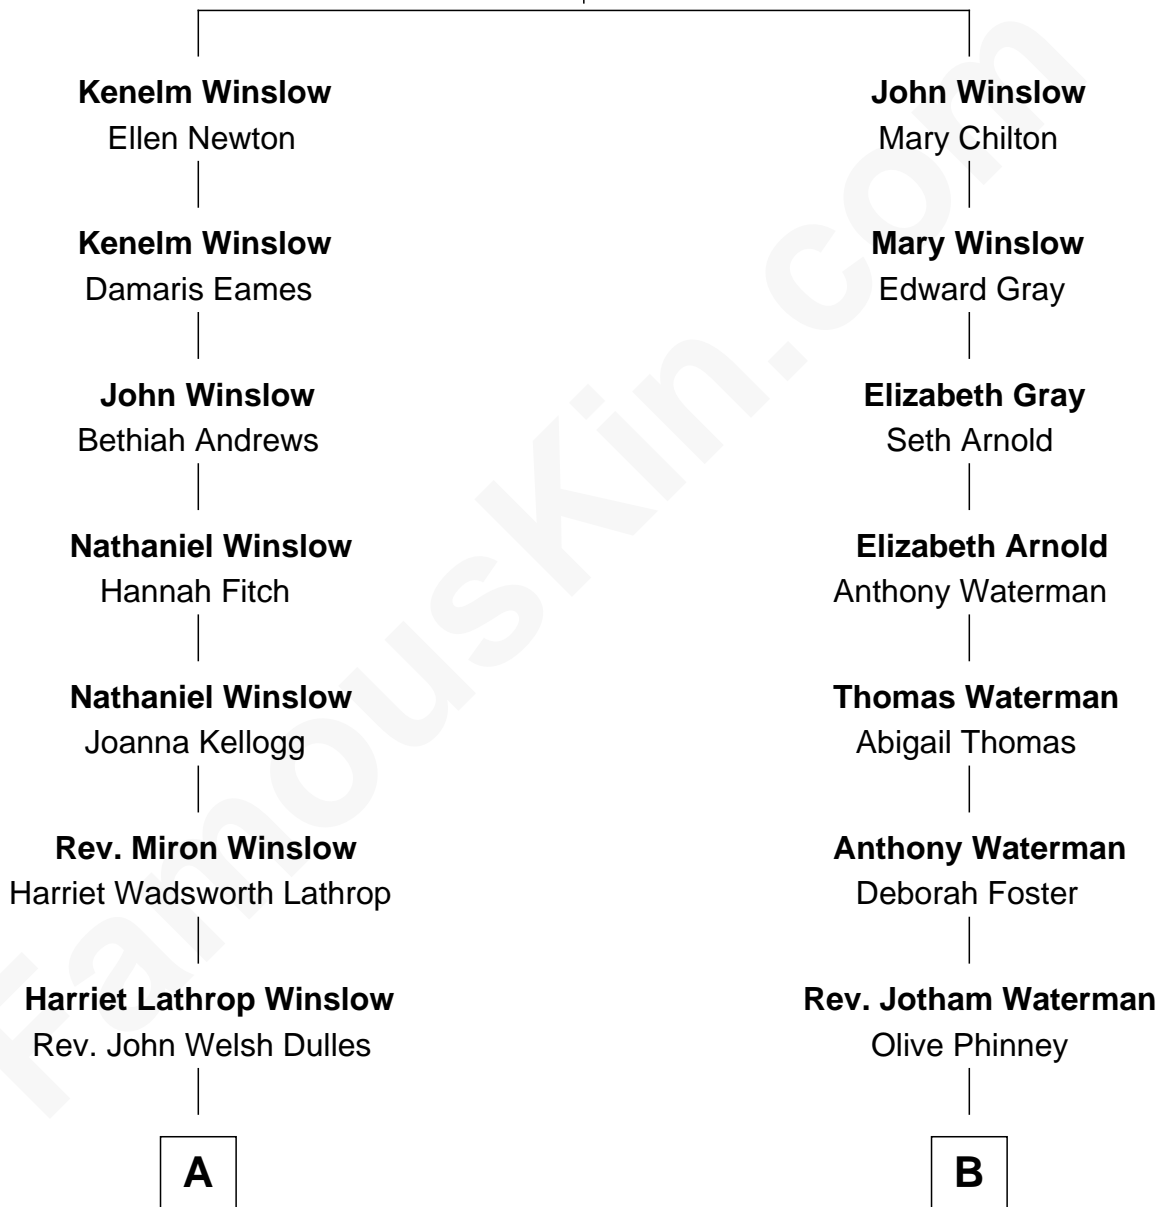

FamousKin.com Relationship Chart of

Allen Dulles

5th Director of the C.I.A.

8th cousin 4 times removed of

Jordana Brewster

TV and Movie Actress

Edward Winslow
Magdalen Oliver

A

Allen Macy Dulles

Edith Foster

Allen Dulles

5th Director of the C.I.A.

B

Lucy Anne Waterman

Sylvanus S. Besse

Lyman Waterman Besse

Henrietta Louisa Seger

Florence Foster Besse

Kingman Brewster

Kingman Brewster

Mary Louise Phillips

Alden Brewster

Maria João Leão de Sousa

Jordana Brewster