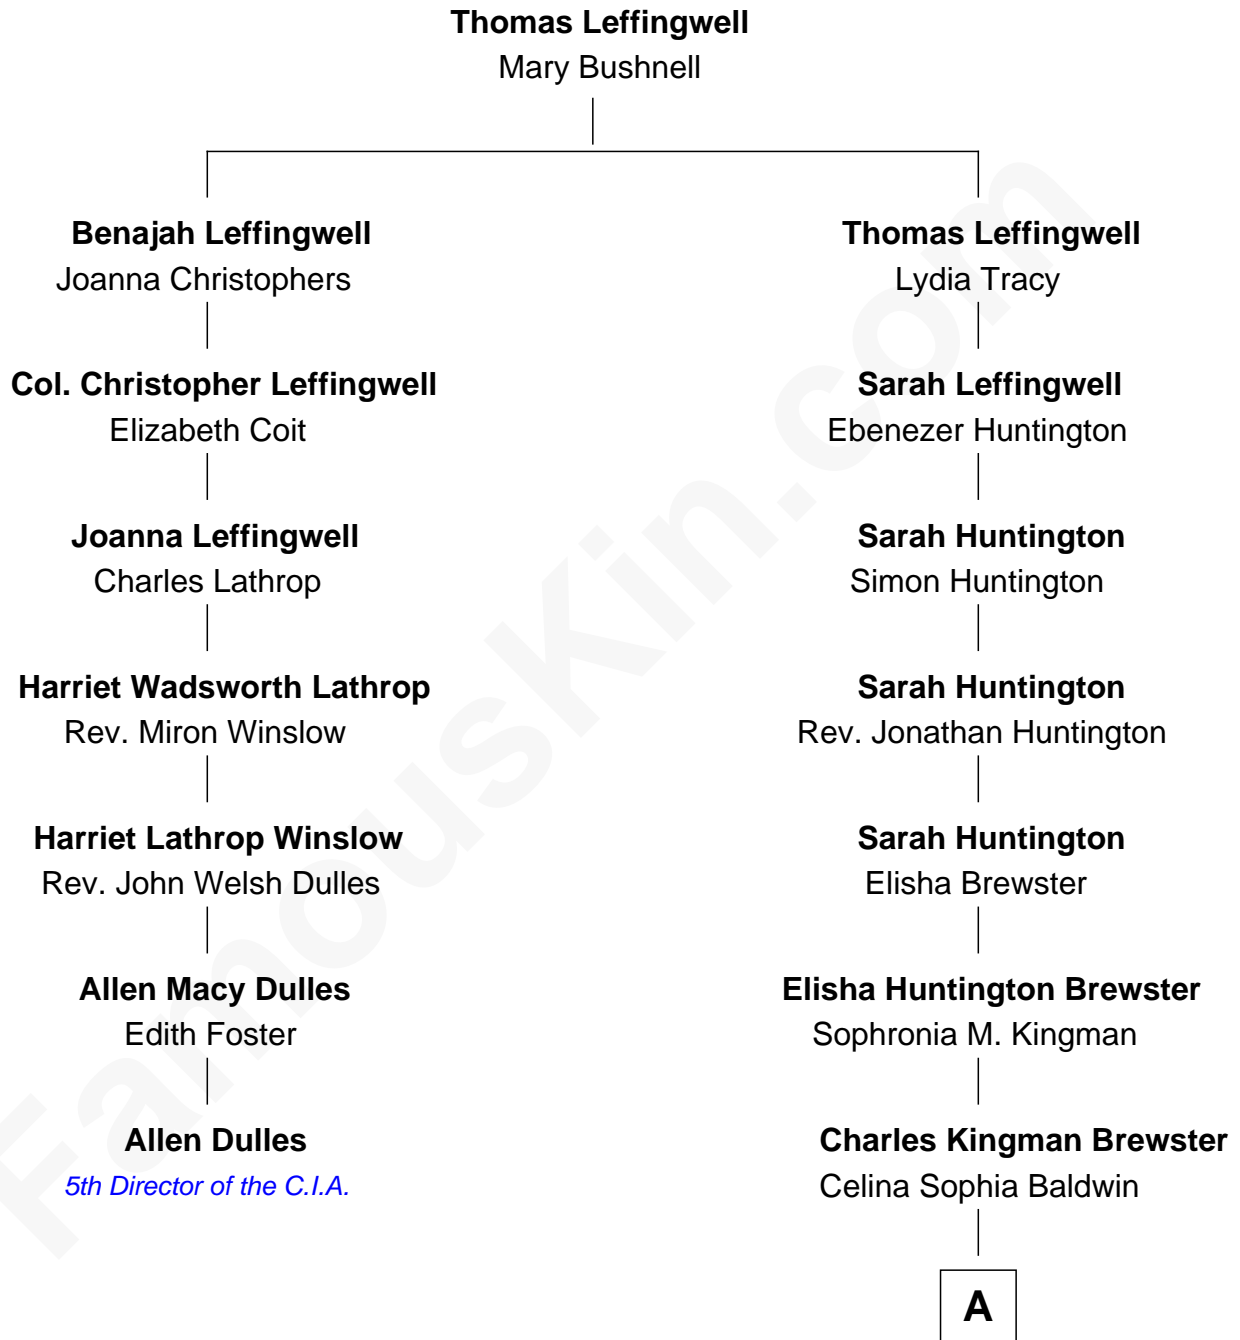

FamousKin.com Relationship Chart of

Allen Dulles

5th Director of the C.I.A.

6th cousin 4 times removed of

Jordana Brewster

TV and Movie Actress

A

Kingman Brewster
Florence Foster Besse

Kingman Brewster
Mary Louise Phillips

Alden Brewster
Maria João Leão de Sousa

Jordana Brewster
TV and Movie Actress