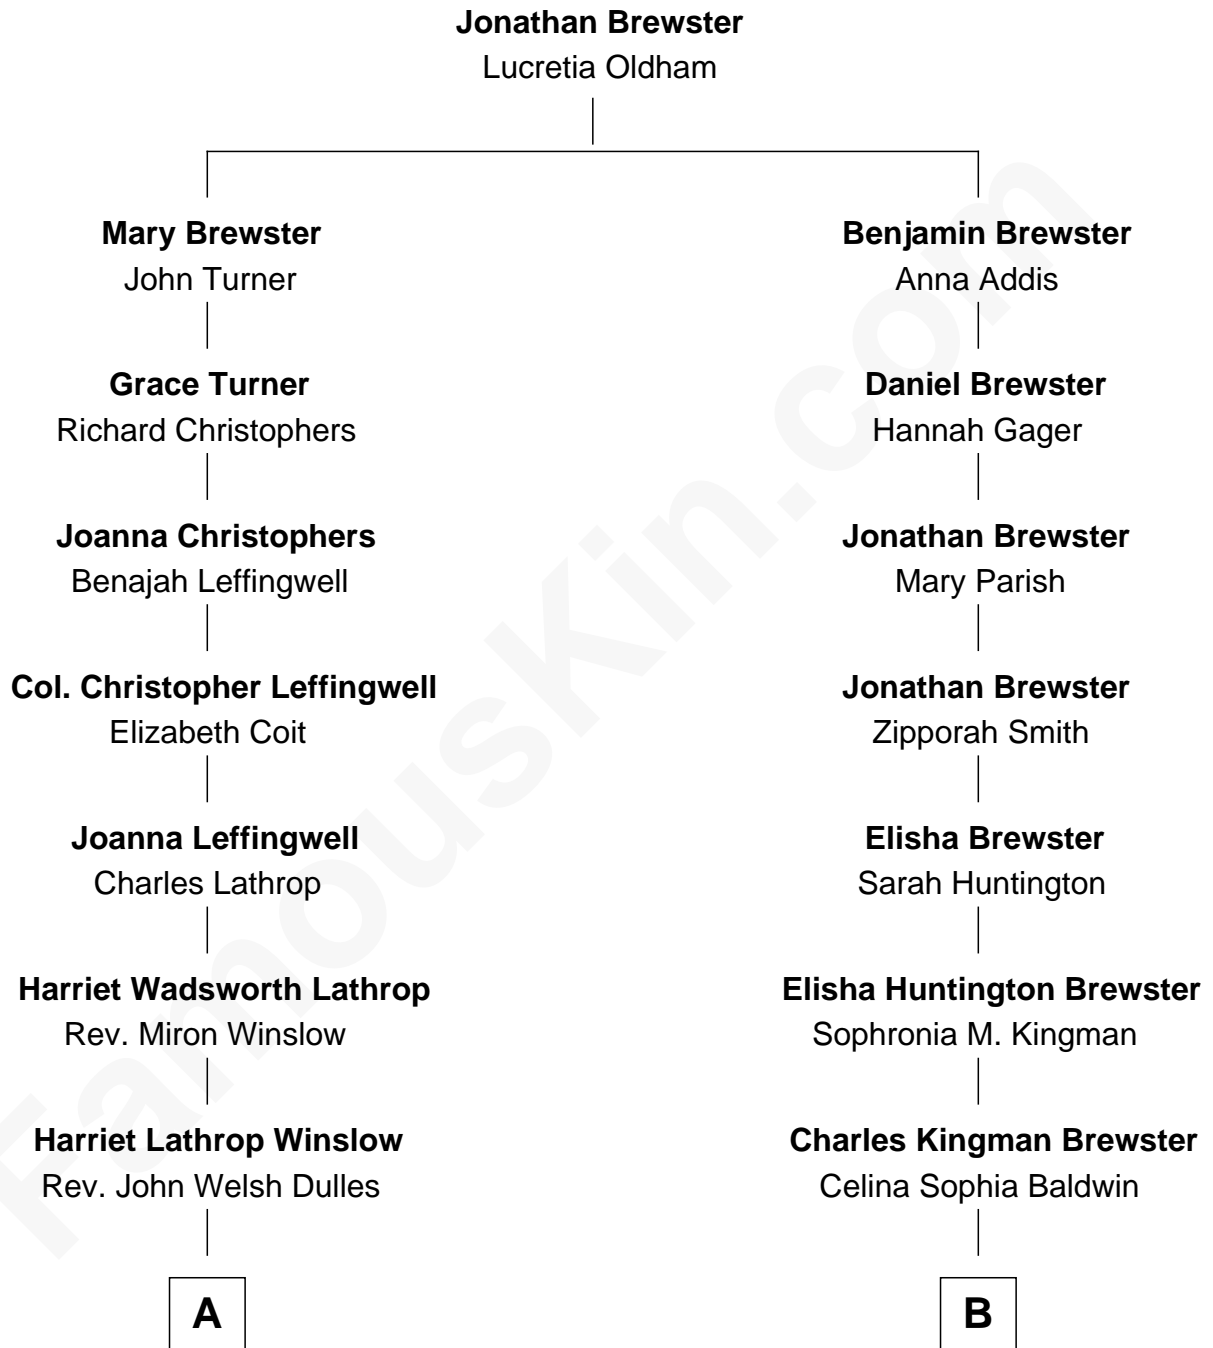

# FamousKin.com Relationship Chart of

**Allen Dulles**

*5th Director of the C.I.A.*

8th cousin 2 times removed of

**Jordana Brewster**

*TV and Movie Actress*

**A**

**Allen Macy Dulles**

Edith Foster

**Allen Dulles**

*5th Director of the C.I.A.*

**B**

**Kingman Brewster**

Florence Foster Besse

**Kingman Brewster**

Mary Louise Phillips

**Alden Brewster**

Maria João Leão de Sousa

**Jordana Brewster**

*TV and Movie Actress*