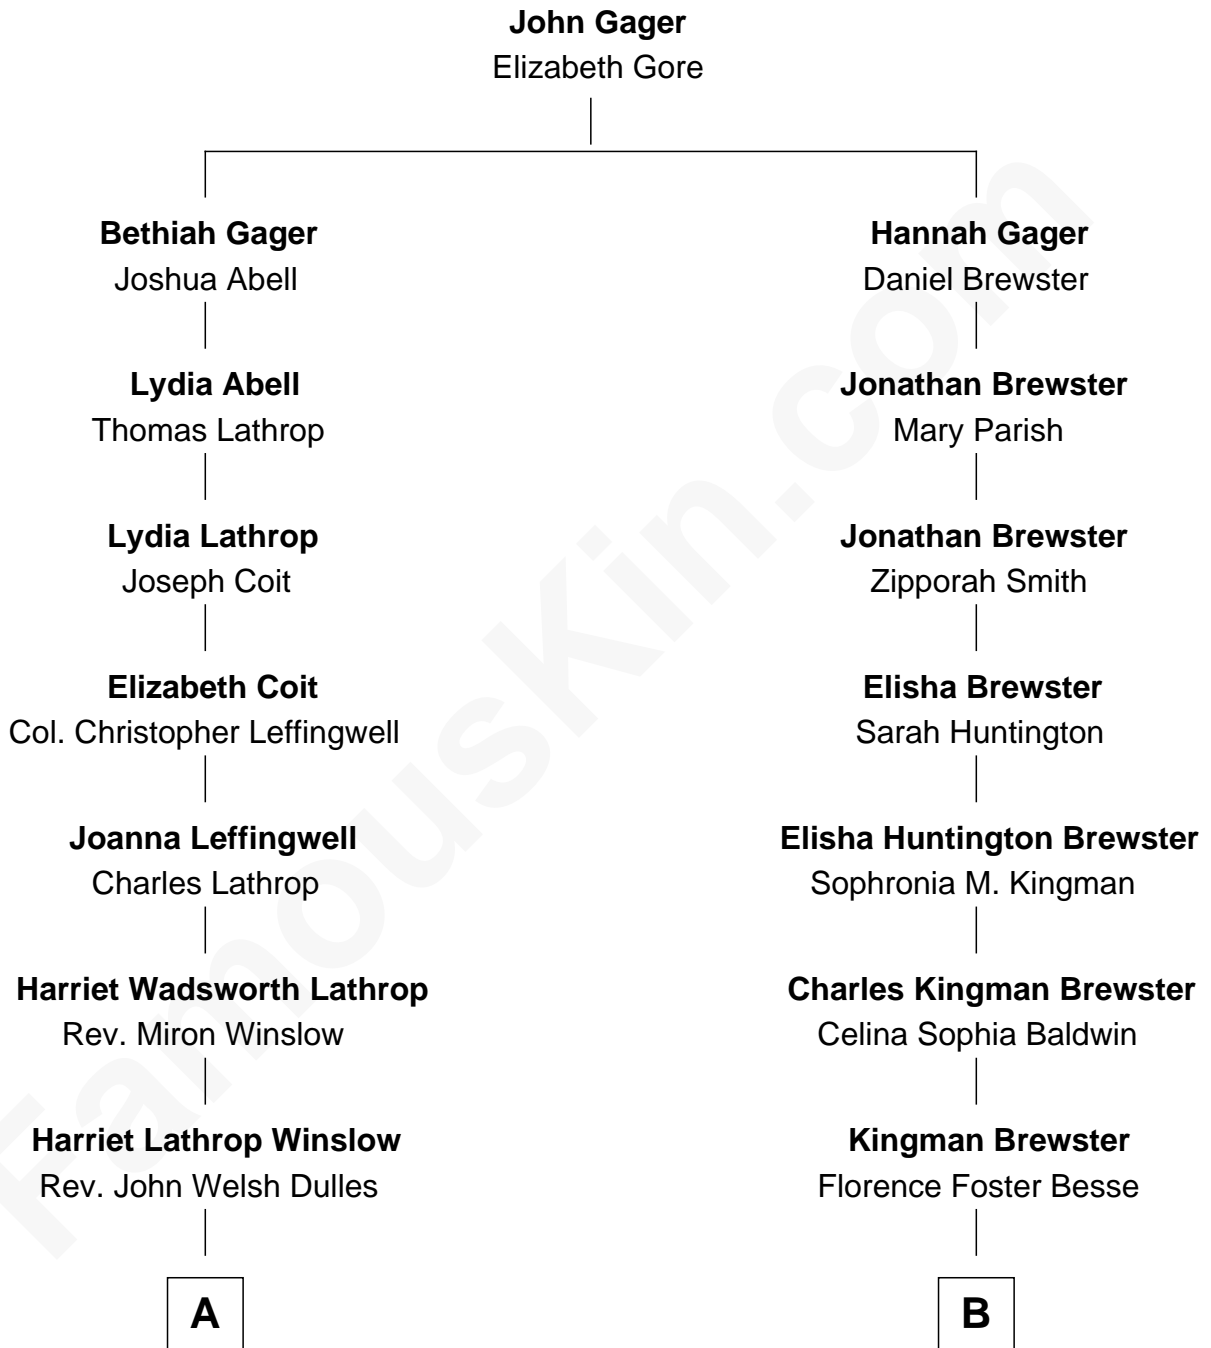

# FamousKin.com Relationship Chart of

**Allen Dulles**

*5th Director of the C.I.A.*

8th cousin 1 time removed of

**Jordana Brewster**

*TV and Movie Actress*

**A**

**Allen Macy Dulles**

Edith Foster

**Allen Dulles**

*5th Director of the C.I.A.*

**B**

**Kingman Brewster**

Mary Louise Phillips

**Alden Brewster**

Maria João Leão de Sousa

**Jordana Brewster**

*TV and Movie Actress*