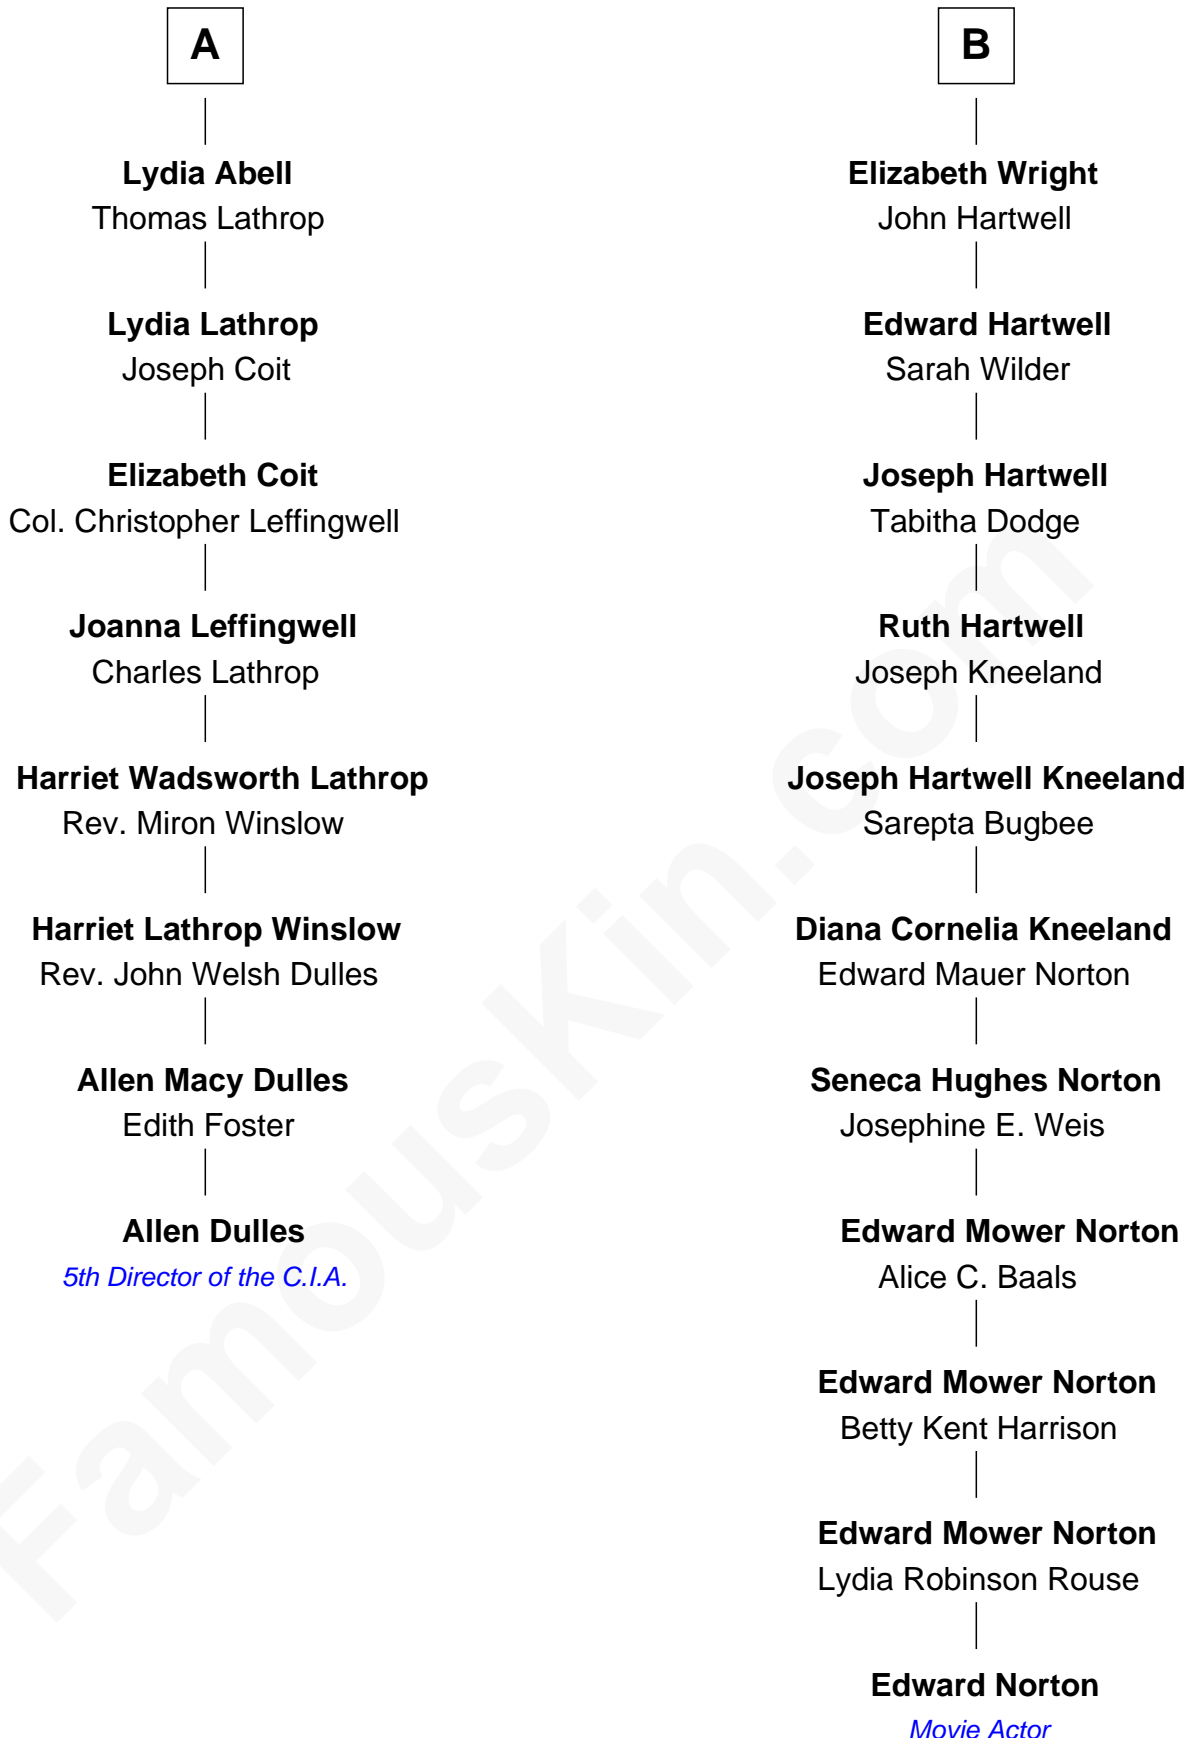

FamousKin.com Relationship Chart of

Allen Dulles

5th Director of the C.I.A.

14th cousin 3 times removed of

Edward Norton

Movie Actor

William Mainwaring

Margaret Warren

Edward Norton photo by [David Shankbone](#) (CC BY 3.0)