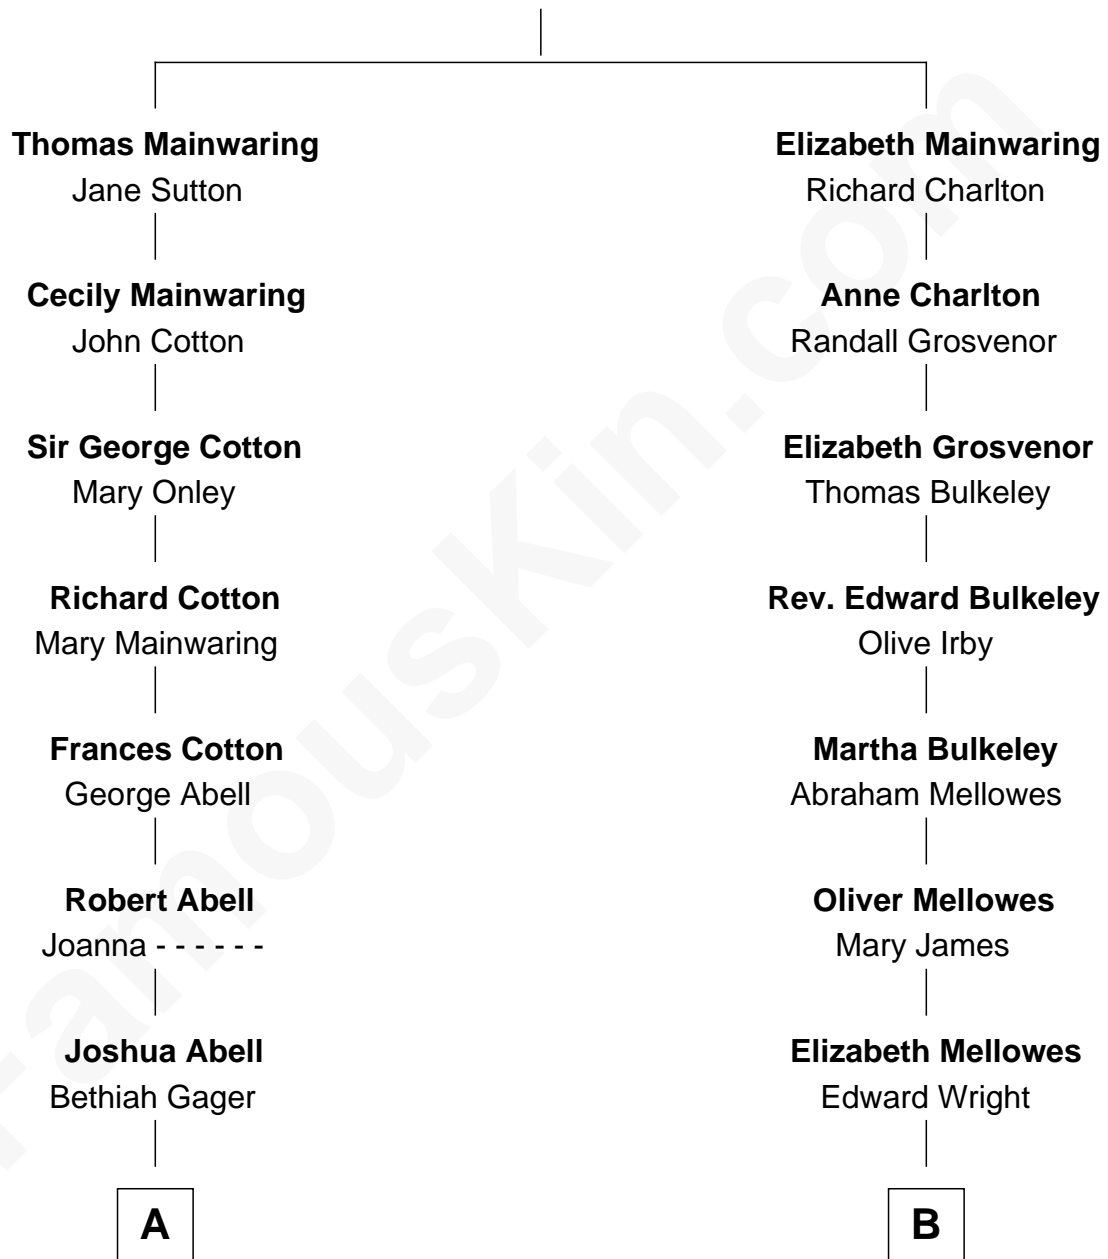

FamousKin.com Relationship Chart of

Allen Dulles

5th Director of the C.I.A.

14th cousin 3 times removed of

Edward Norton

Movie Actor

William Mainwaring

Margaret Warren

Edward Norton photo by [David Shankbone](#) (CC BY 3.0)