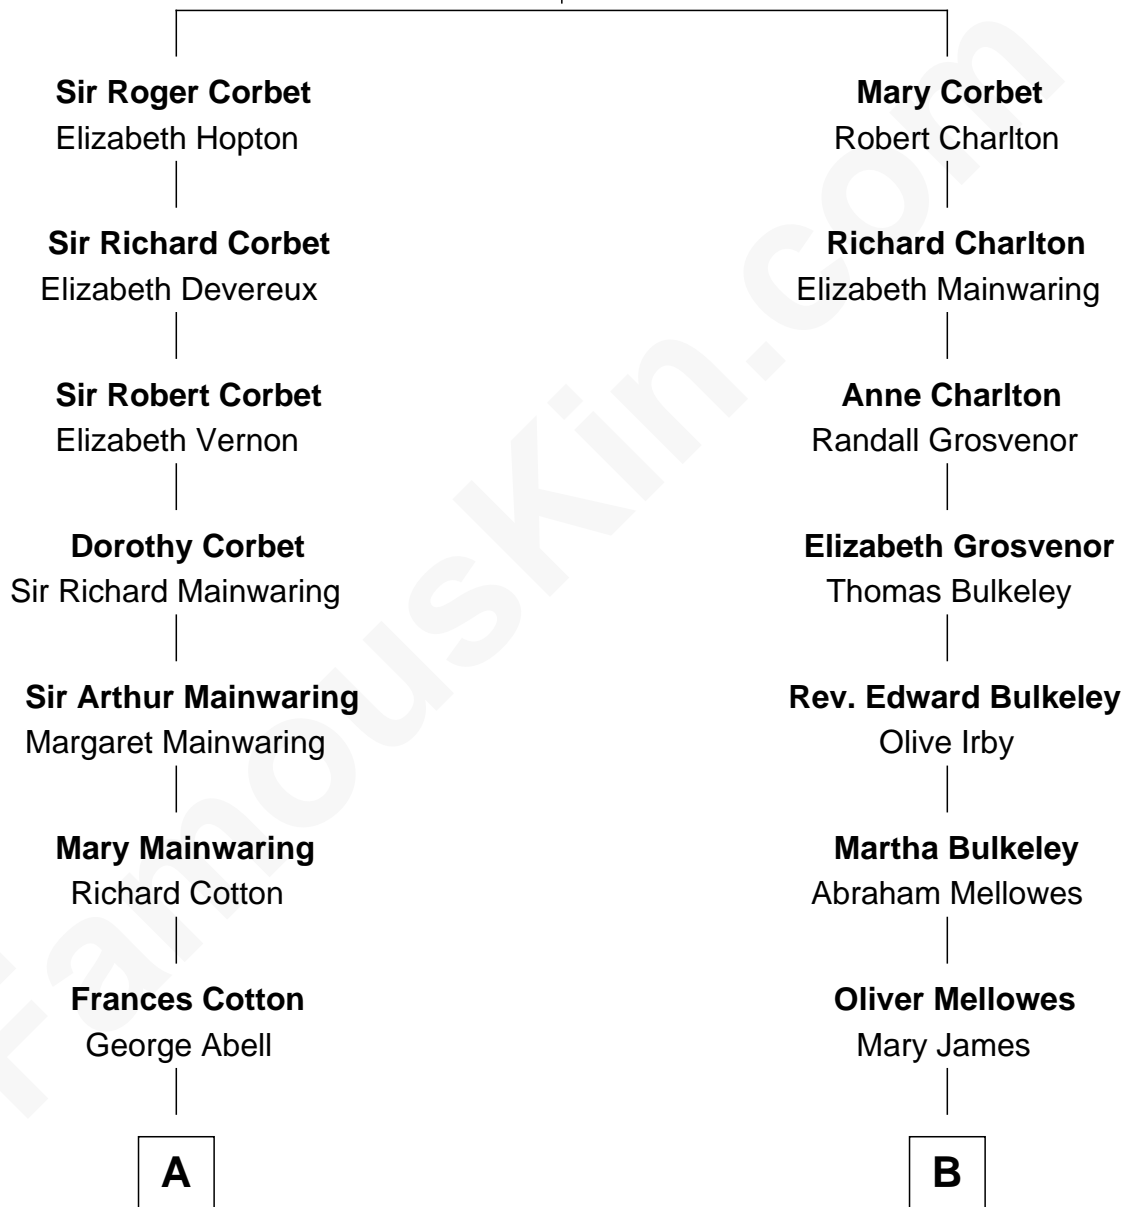

# FamousKin.com Relationship Chart of

**Allen Dulles**

*5th Director of the C.I.A.*

16th cousin 2 times removed of

**Edward Norton**

*Movie Actor*

**Sir Robert Corbet**

Margaret - - - - -

**C**

**Edward Mower Norton**

Lydia Robinson Rouse

**Edward Norton**

*Movie Actor*

FamousKin.com