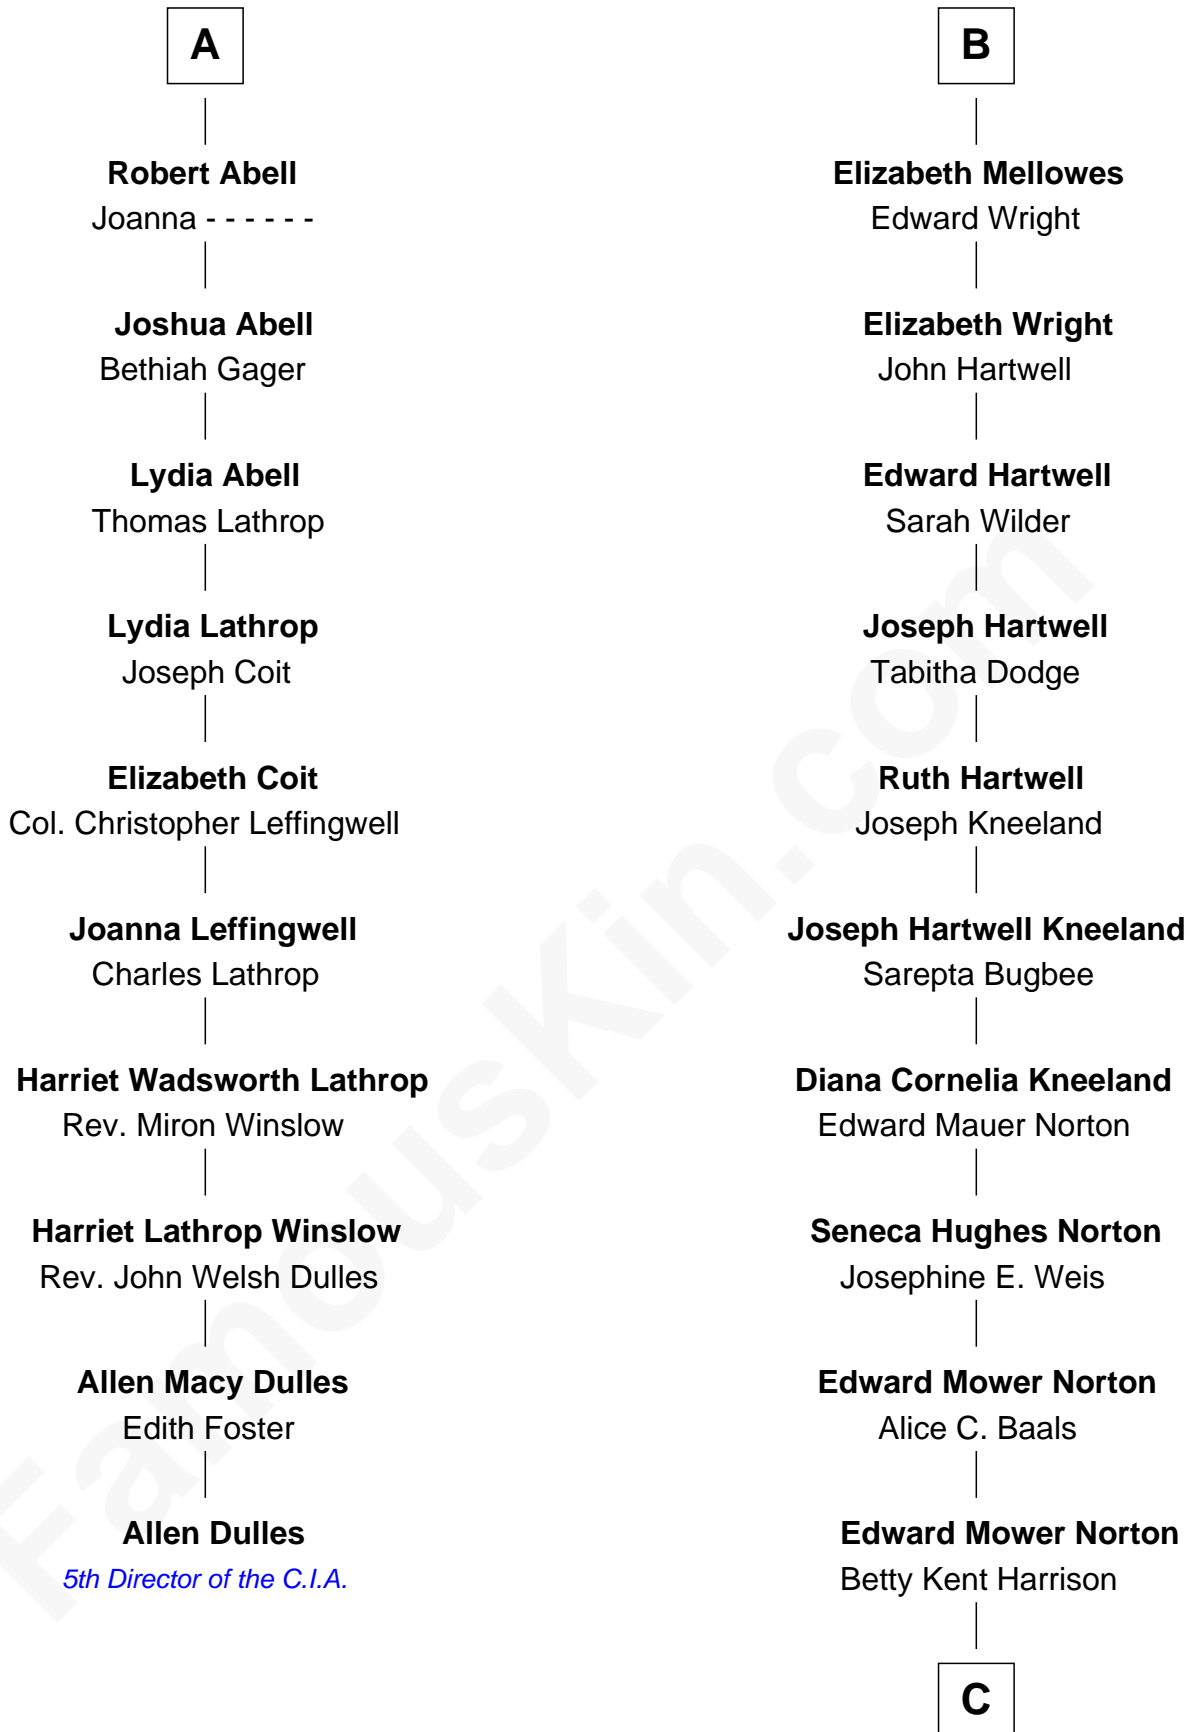

# FamousKin.com Relationship Chart of

**Allen Dulles**

*5th Director of the C.I.A.*

16th cousin 2 times removed of

**Edward Norton**

*Movie Actor*

**Sir Robert Corbet**

Margaret - - - - -

**C**

**Edward Mower Norton**

Lydia Robinson Rouse

**Edward Norton**

*Movie Actor*

FamousKin.com