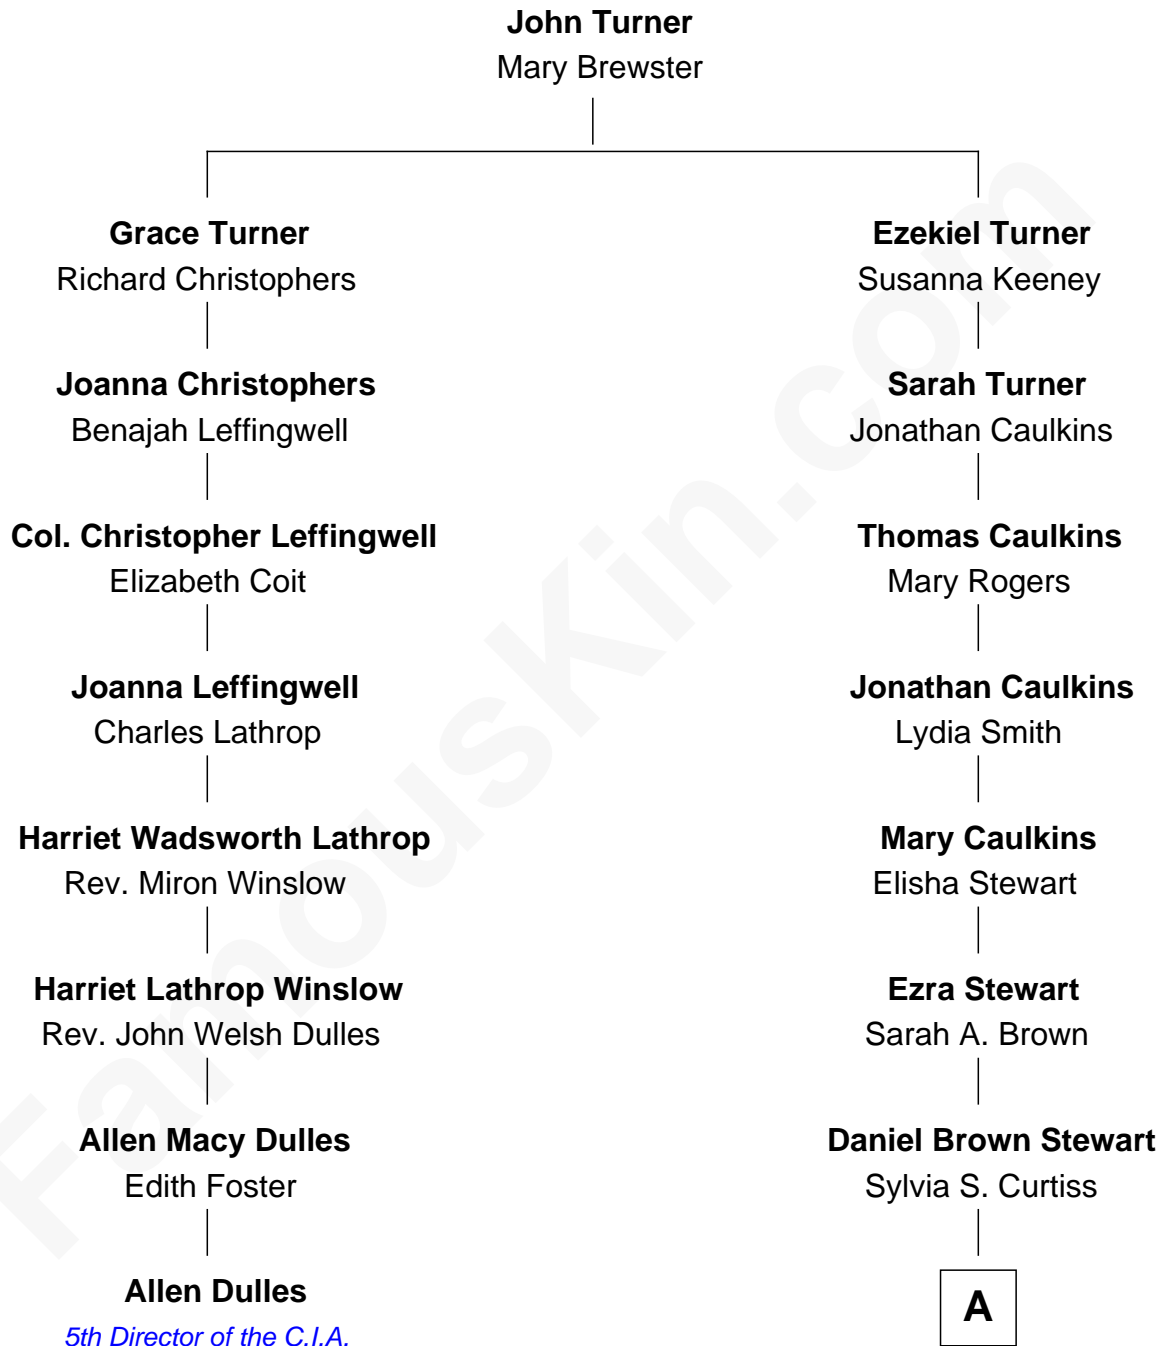

FamousKin.com Relationship Chart of

Allen Dulles

5th Director of the C.I.A.

7th cousin 4 times removed of

Edward Norton

Movie Actor

A

Cora Anna Stewart

Franklin S. Baals

Alice C. Baals

Edward Mower Norton

Edward Mower Norton

Betty Kent Harrison

Edward Mower Norton

Lydia Robinson Rouse

Edward Norton