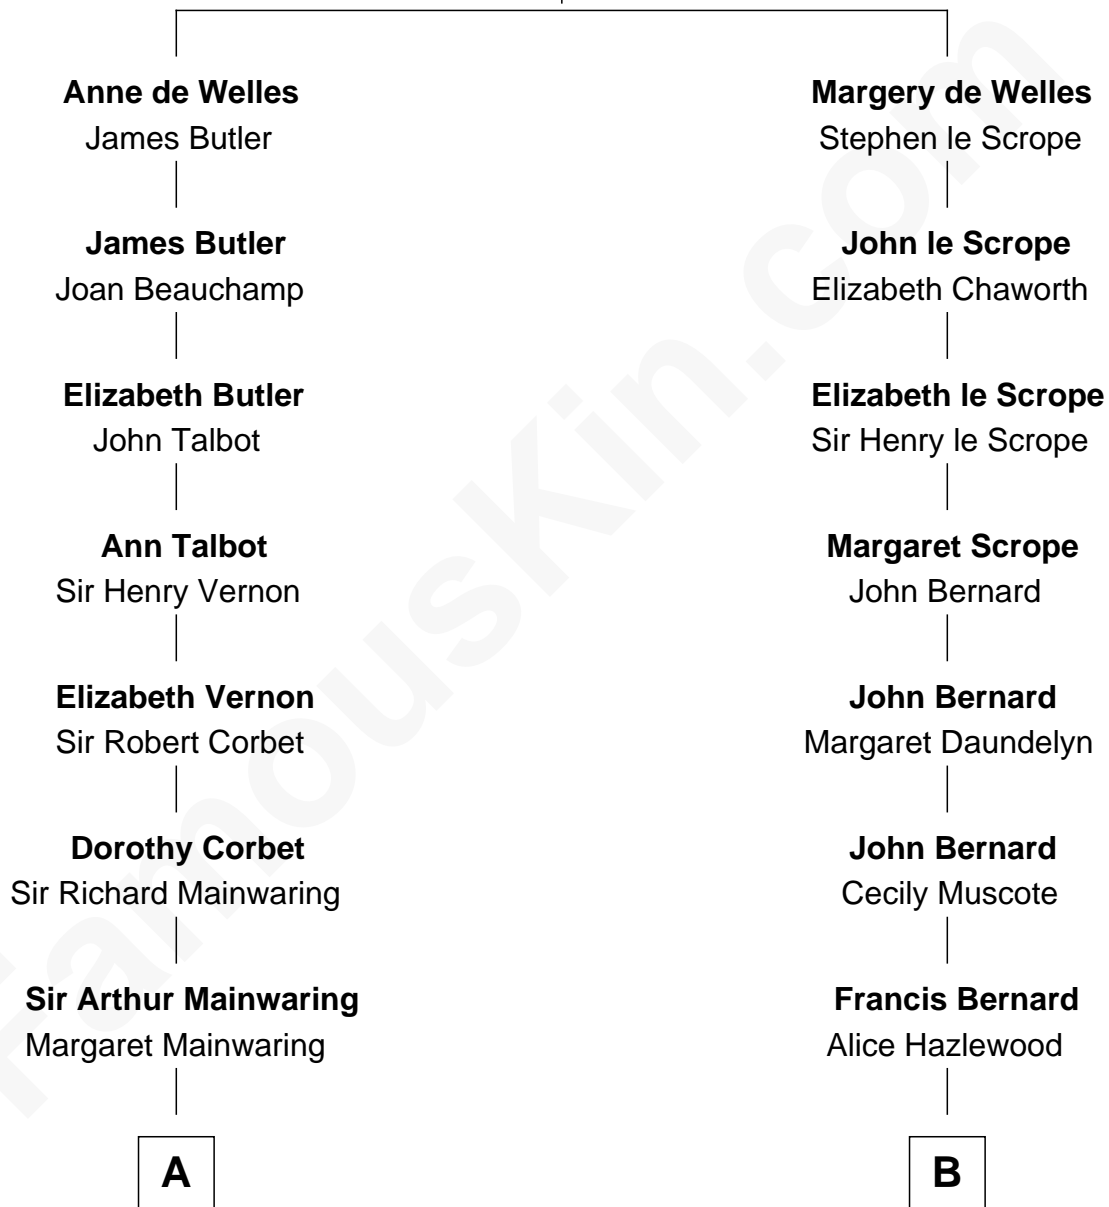

FamousKin.com Relationship Chart of

Allen Dulles

5th Director of the C.I.A.

18th cousin 2 times removed of

Edward Norton

Movie Actor

John de Welles

Maud de Roos

C

Allen Macy Dulles

Edith Foster

Allen Dulles

5th Director of the C.I.A.

D

Joseph Kent Harrison

Cornelia Long Somerville

Betty Kent Harrison

Edward Mower Norton

Edward Mower Norton

Lydia Robinson Rouse

Edward Norton

Movie Actor

FamousKin.com