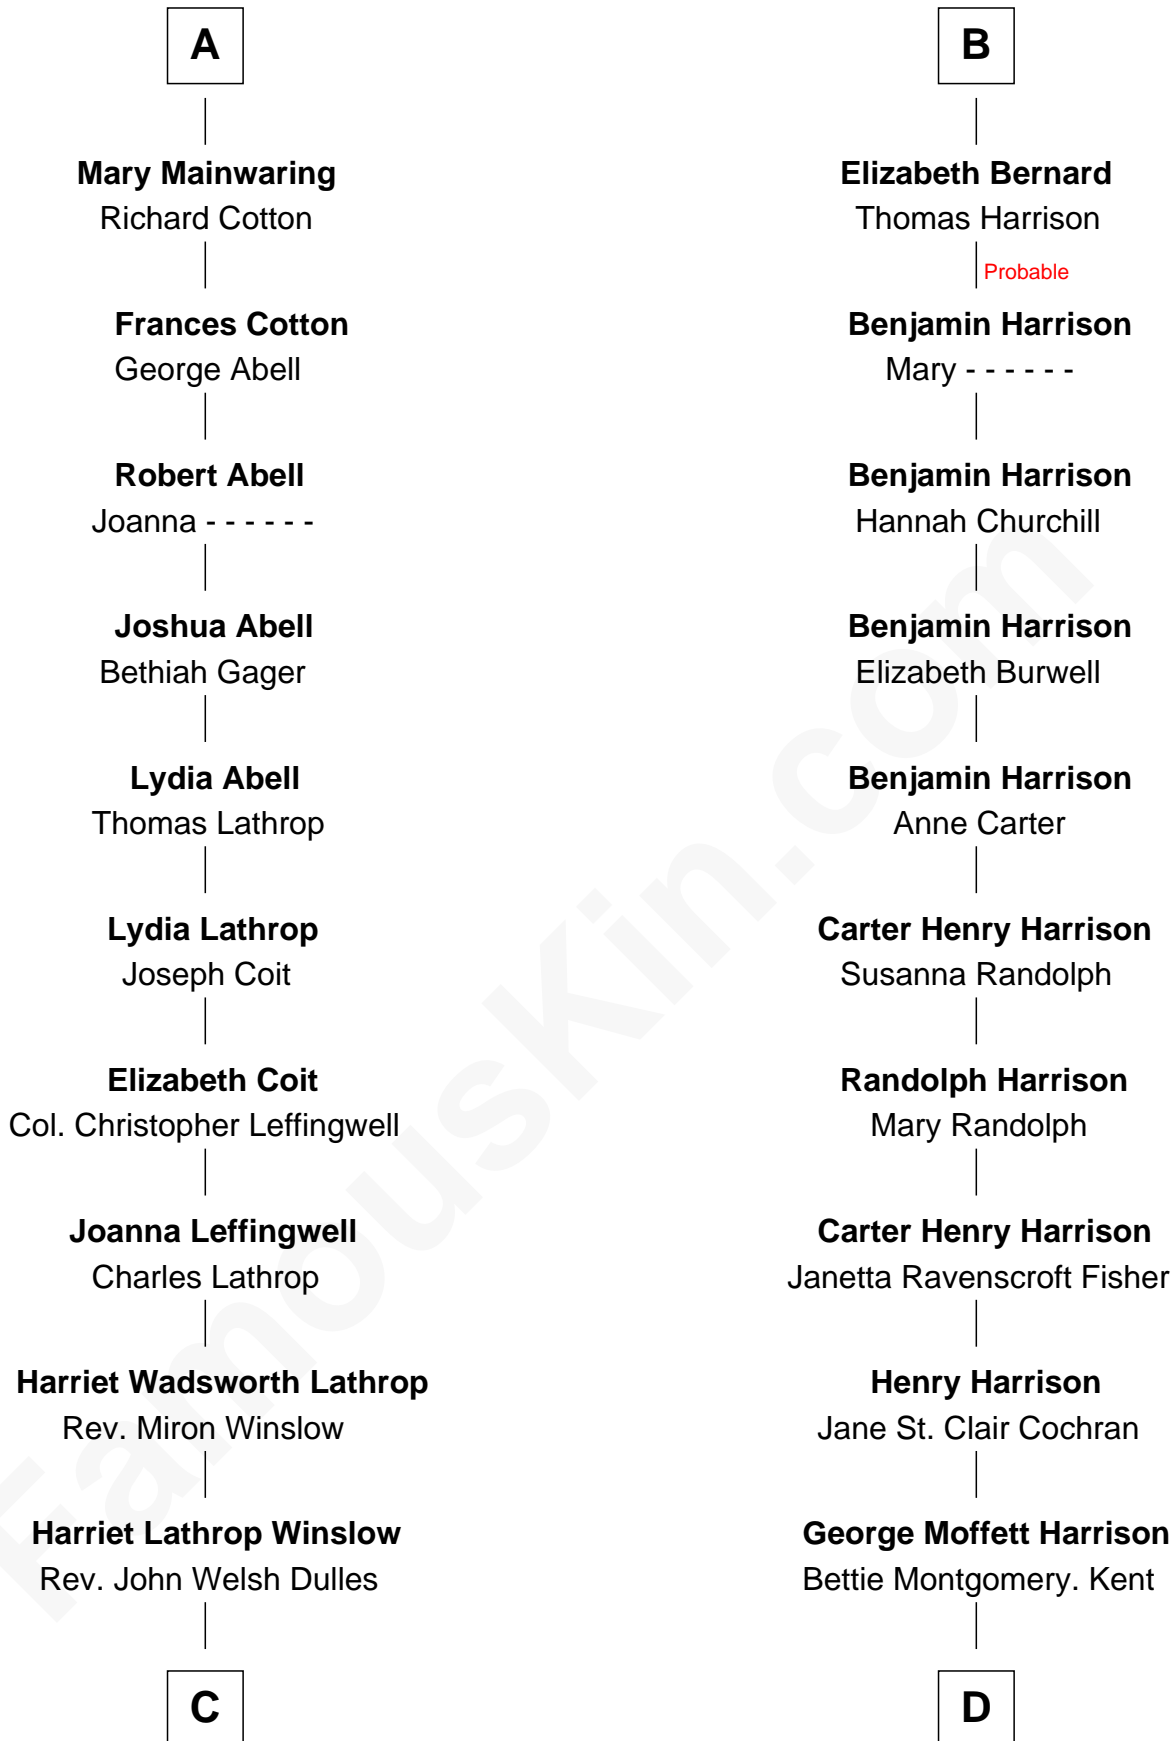

FamousKin.com Relationship Chart of

Allen Dulles

5th Director of the C.I.A.

18th cousin 2 times removed of

Edward Norton

Movie Actor

John de Welles

Maud de Roos

C

Allen Macy Dulles

Edith Foster

Allen Dulles

5th Director of the C.I.A.

D

Joseph Kent Harrison

Cornelia Long Somerville